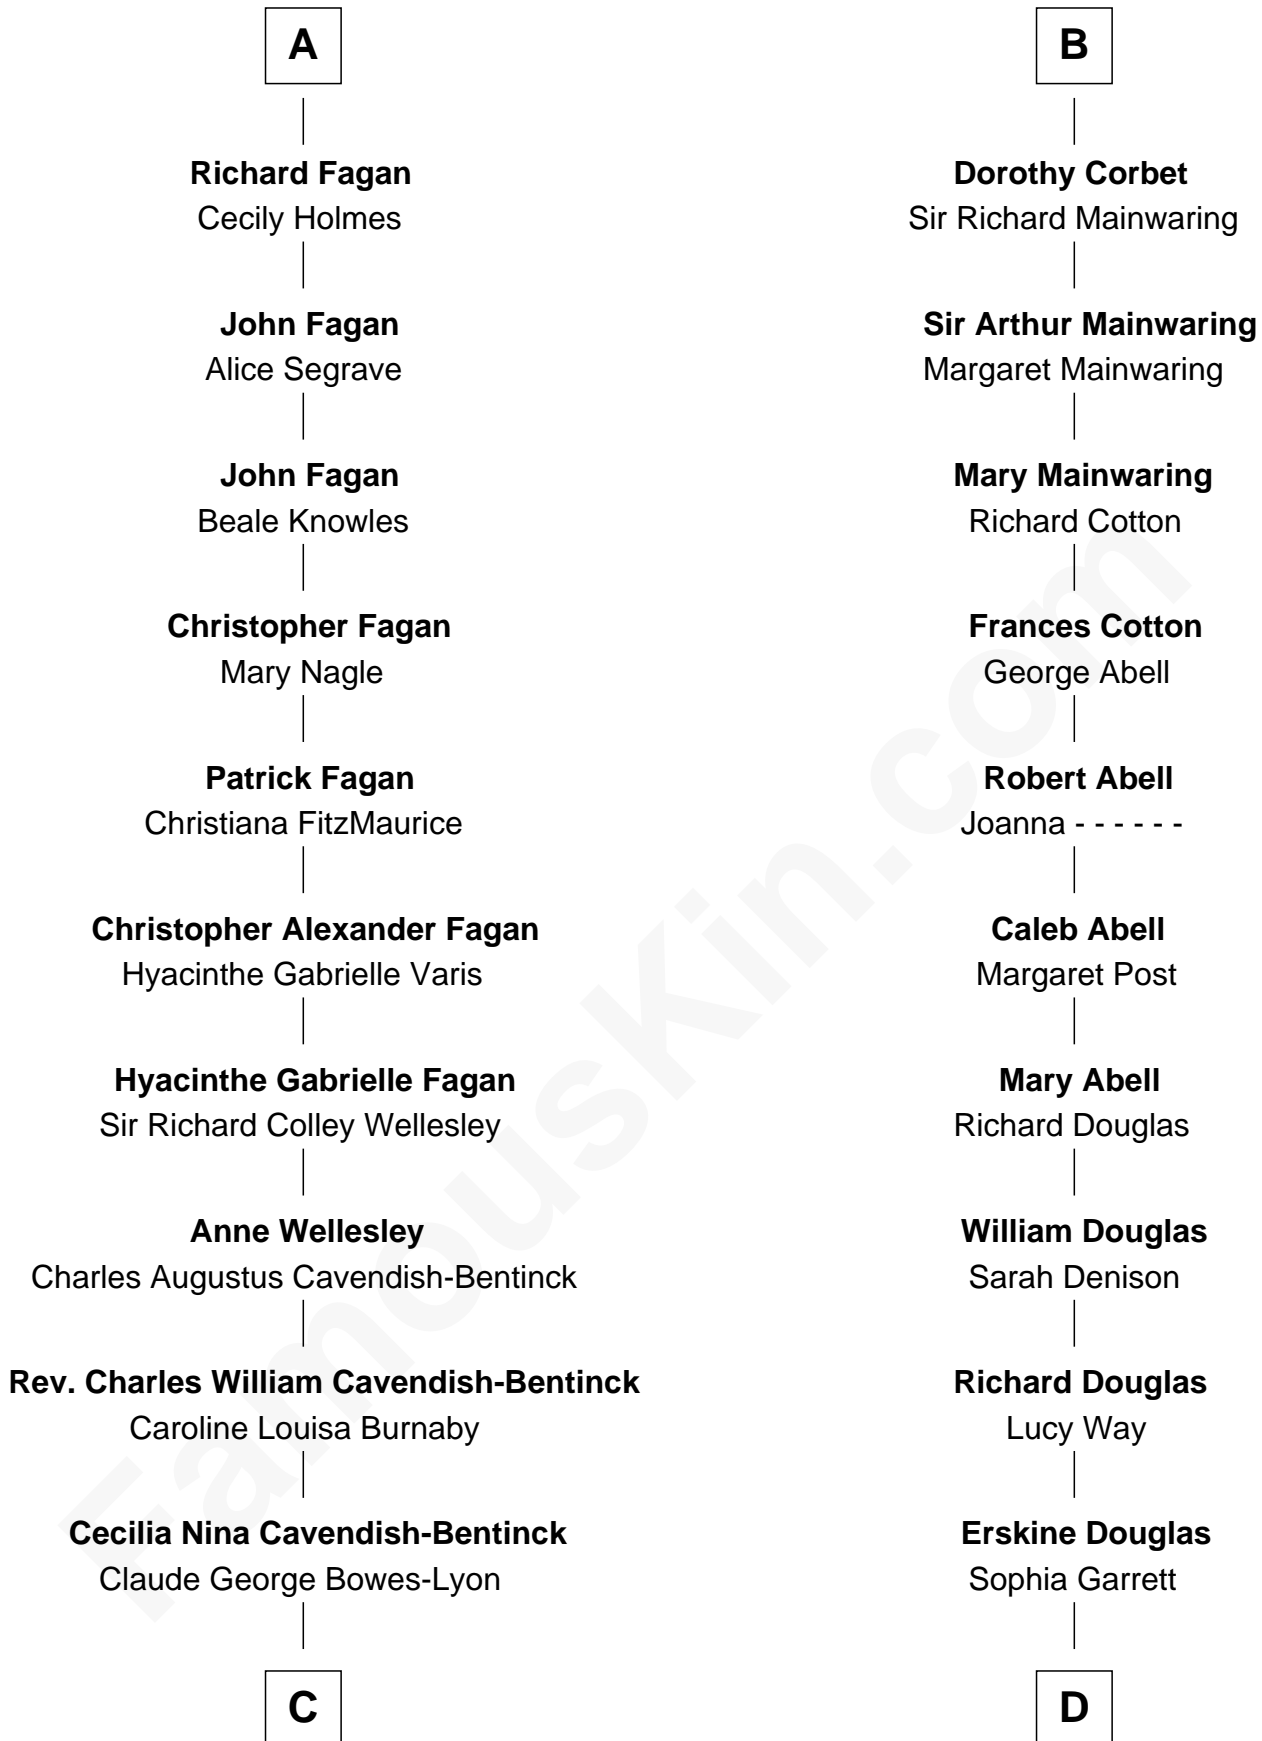

# FamousKin.com Relationship Chart of

**Prince Harry**

*Duke of Sussex*

20th cousin 1 time removed of

**Illeana Douglas**

*TV and Movie Actress*

**John de Mowbray**

Joan of Lancaster

**Amy Nangle**  
Thomas Fagan

**A**

**John de Mowbray**  
Elizabeth de Segrave

**Margaret Mowbray**  
Sir Reginald Lucy

**Sir Walter Lucy**  
Eleanor L'Arcedeckne

**Eleanor Lucy**  
Sir Thomas Hopton

**Elizabeth Hopton**  
Sir Roger Corbet

**Sir Richard Corbet**  
Elizabeth Devereux

**Sir Robert Corbet**  
Elizabeth Vernon

**B**

**C**

**Elizabeth Bowes-Lyon**

George VI, King of the United Kingdom

**Elizabeth II, Queen of the United Kingdom**

Prince Philip of Edinburgh

**Charles III, King of the United Kingdom**

Princess Diana Frances Spencer

**Prince Harry**

*Duke of Sussex*

**D**

**Emma Jane Douglas**

Col. George Taliaferro Shackelford

**Lena Priscilla Shackelford**