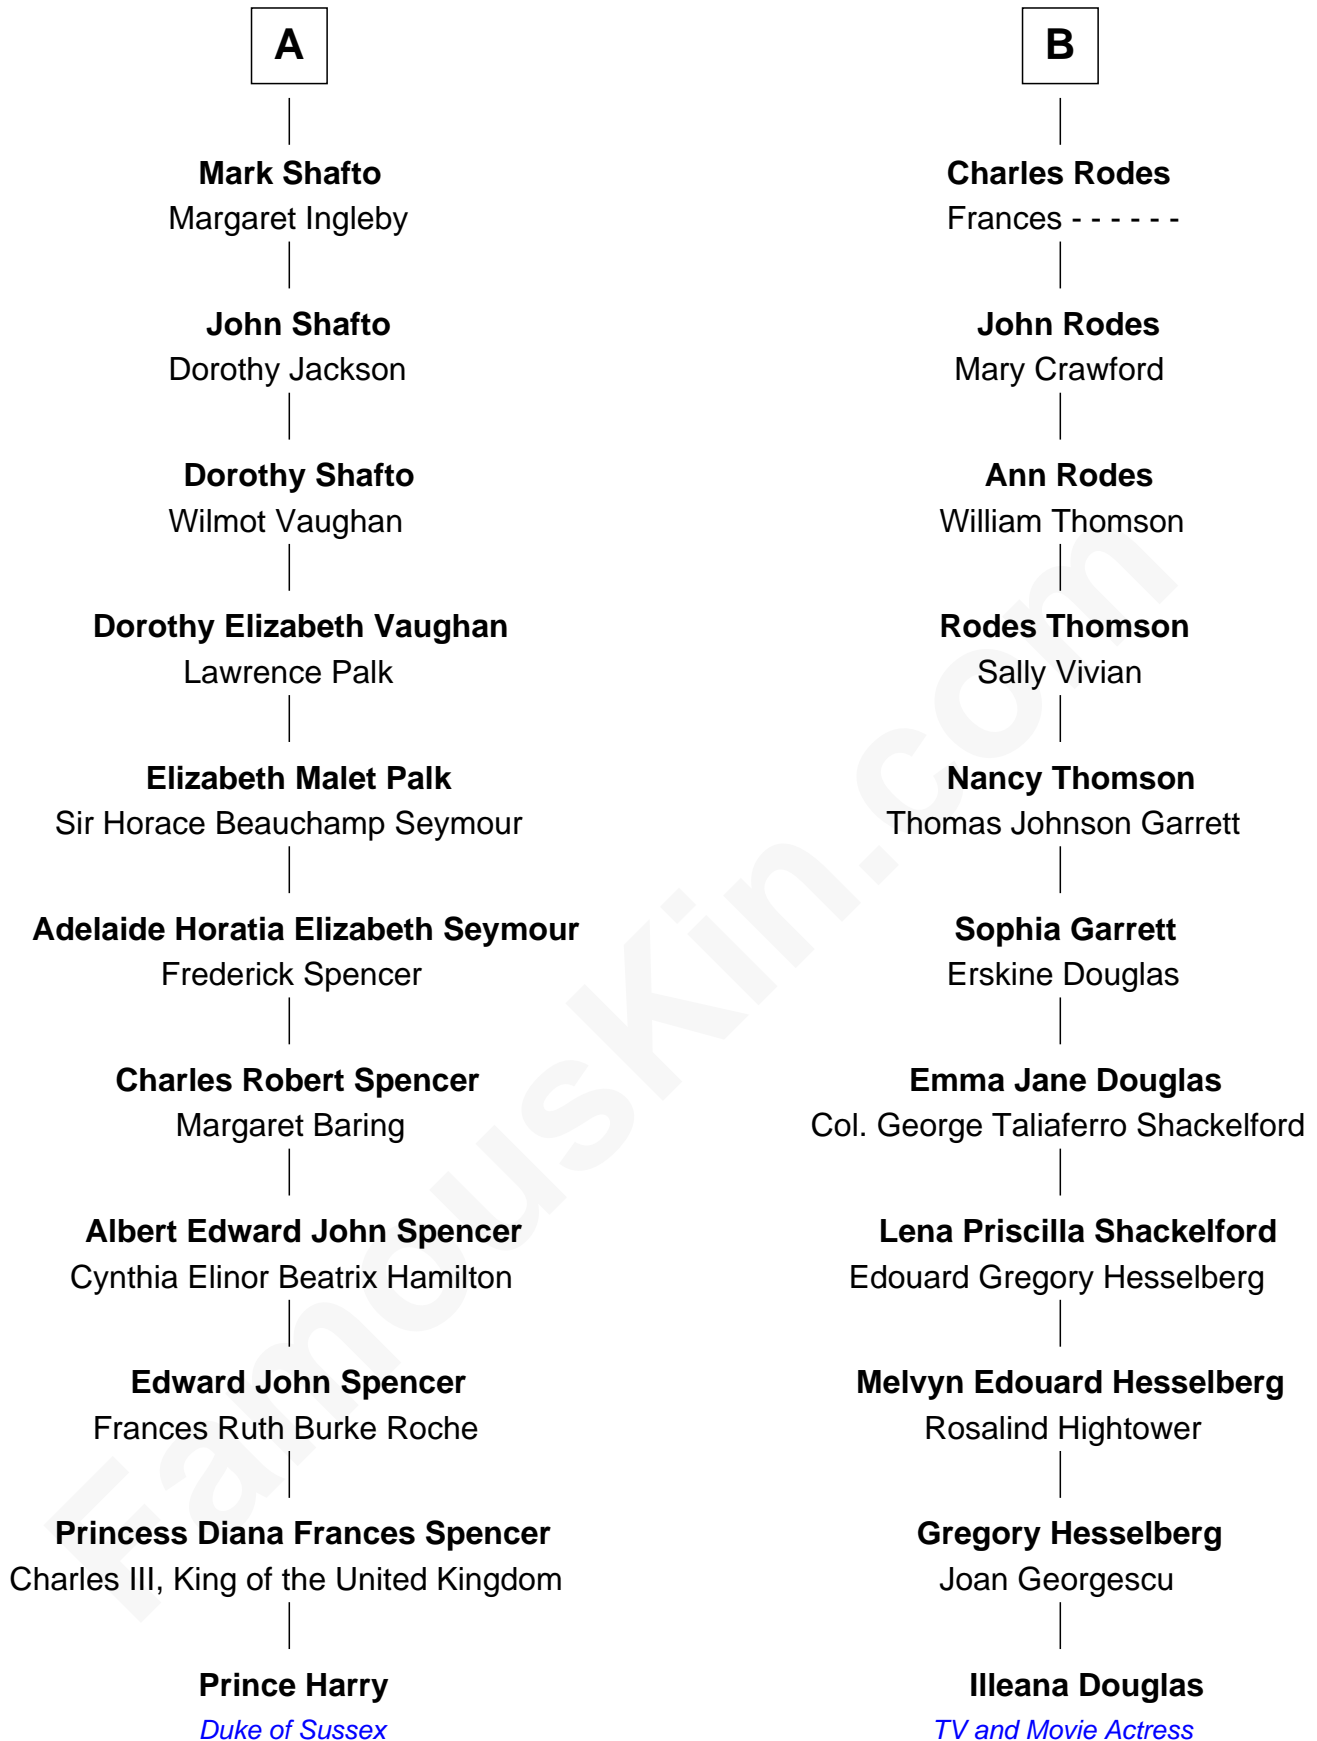

# FamousKin.com Relationship Chart of

**Prince Harry**  
*Duke of Sussex*

17th cousin of

**Illeana Douglas**  
*TV and Movie Actress*

**Sir Robert Hildyard**  
Elizabeth Hastings

**Katherine Hildyard**  
William Girlington

**Isabel Girlington**  
Sir William Tyrwhitt

**Sir Robert Tyrwhitt**  
Elizabeth Oxenbridge

**Ursula Tyrwhitt**  
Edmund Sheffield

**Mary Sheffield**  
Ferdinando Fairfax

**Frances Fairfax**  
Sir Thomas Widdrington

**Catherine Widdrington**  
Sir Robert Shafto

**A**

**Sir Piers Hildyard**  
Joan de la See

**Katherine Hildyard**  
William Holme

**John Holme**  
Anne Aislaby

**Catherine Holme**  
Marmaduke Constable

**Frances Constable**  
Sir John Rodes

**Sir Francis Rodes**  
Elizabeth Lascelles

**John Rodes**  
Elizabeth Jason

**B**

Illeana Douglas photo by [Lan Bui](#) (CC BY-SA 2.0)