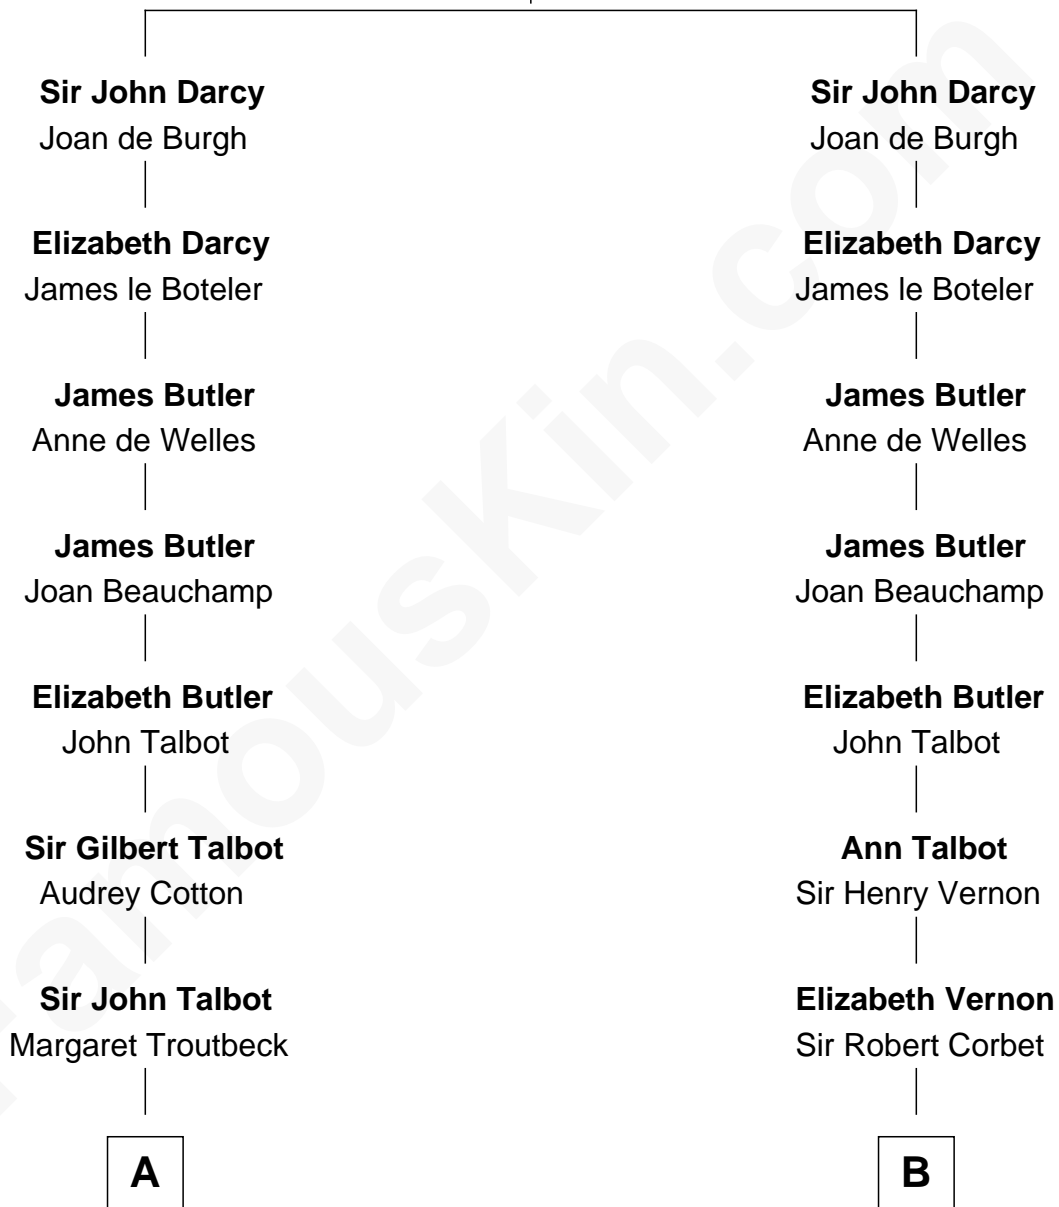

FamousKin.com Relationship Chart of

Prince Harry
Duke of Sussex

21st cousin of

Illeana Douglas
TV and Movie Actress

Sir Roger Darcy
Isabel de Aton

C

Claude George Bowes-Lyon
Cecilia Nina Cavendish-Bentinck

Elizabeth Bowes-Lyon
George VI, King of the United Kingdom

Elizabeth II, Queen of the United Kingdom
Prince Philip of Edinburgh

Charles III, King of the United Kingdom
Princess Diana Frances Spencer

Prince Harry
Duke of Sussex

D

Emma Jane Douglas
Col. George Taliaferro Shackelford