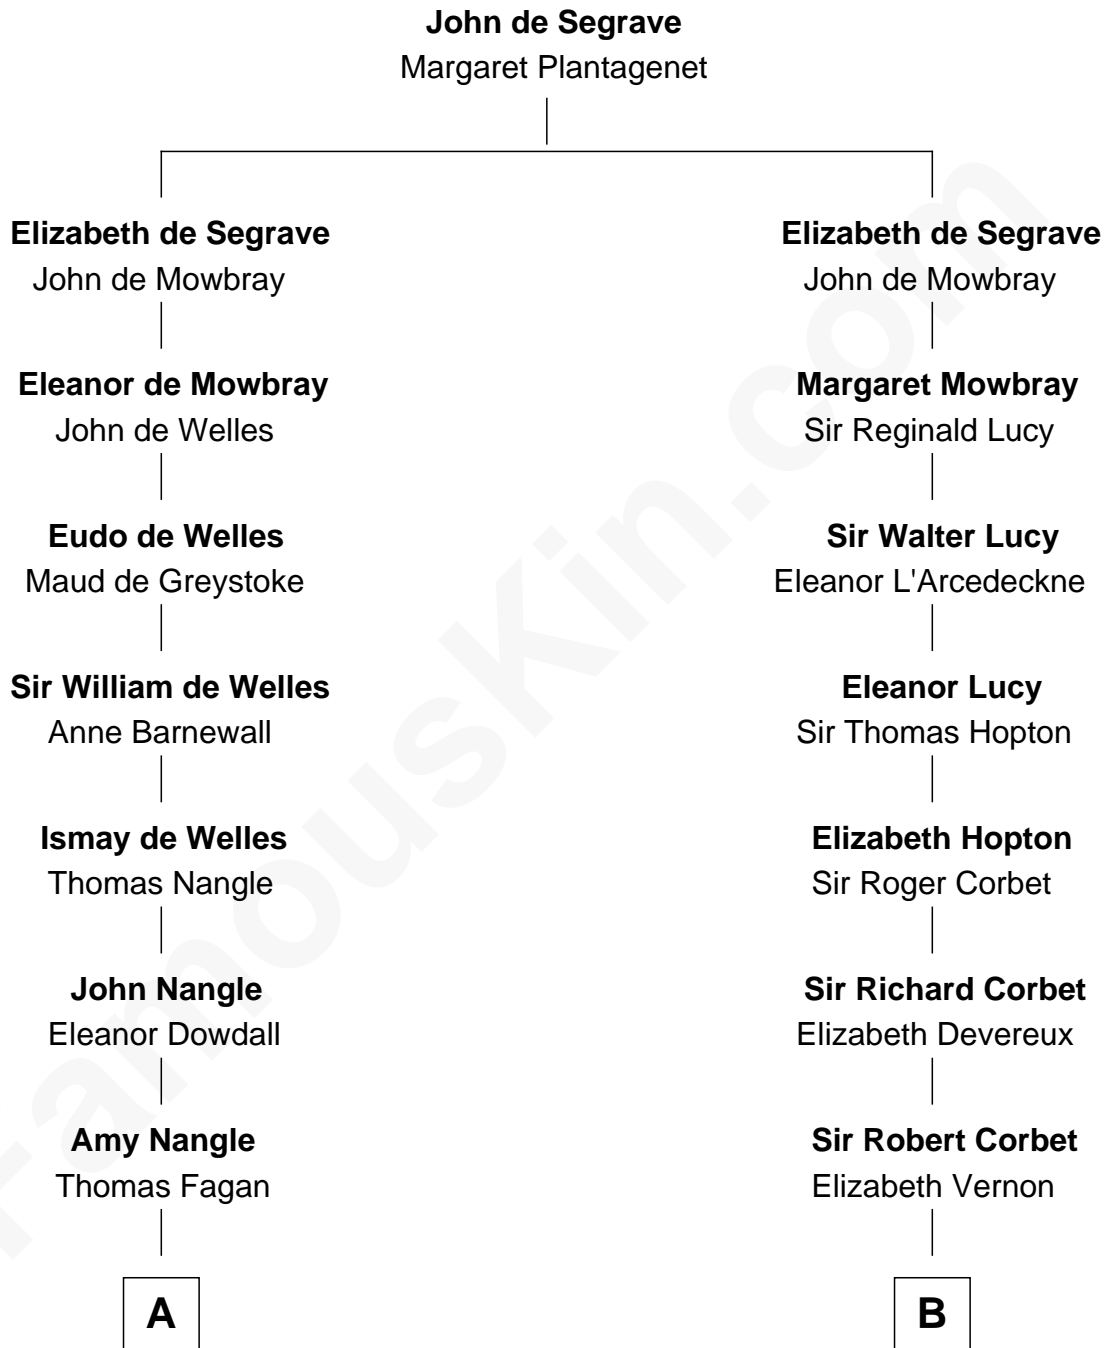

FamousKin.com Relationship Chart of

Prince Harry

Duke of Sussex

20th cousin 1 time removed of

Illeana Douglas

TV and Movie Actress

C

Elizabeth Bowes-Lyon

George VI, King of the United Kingdom

Elizabeth II, Queen of the United Kingdom

Prince Philip of Edinburgh

Charles III, King of the United Kingdom

Princess Diana Frances Spencer

Prince Harry

Duke of Sussex

D

Emma Jane Douglas

Col. George Taliaferro Shackelford

Lena Priscilla Shackelford

Edouard Gregory Hesselberg

Melvyn Edouard Hesselberg

Rosalind Hightower

Gregory Hesselberg

Joan Georgescu