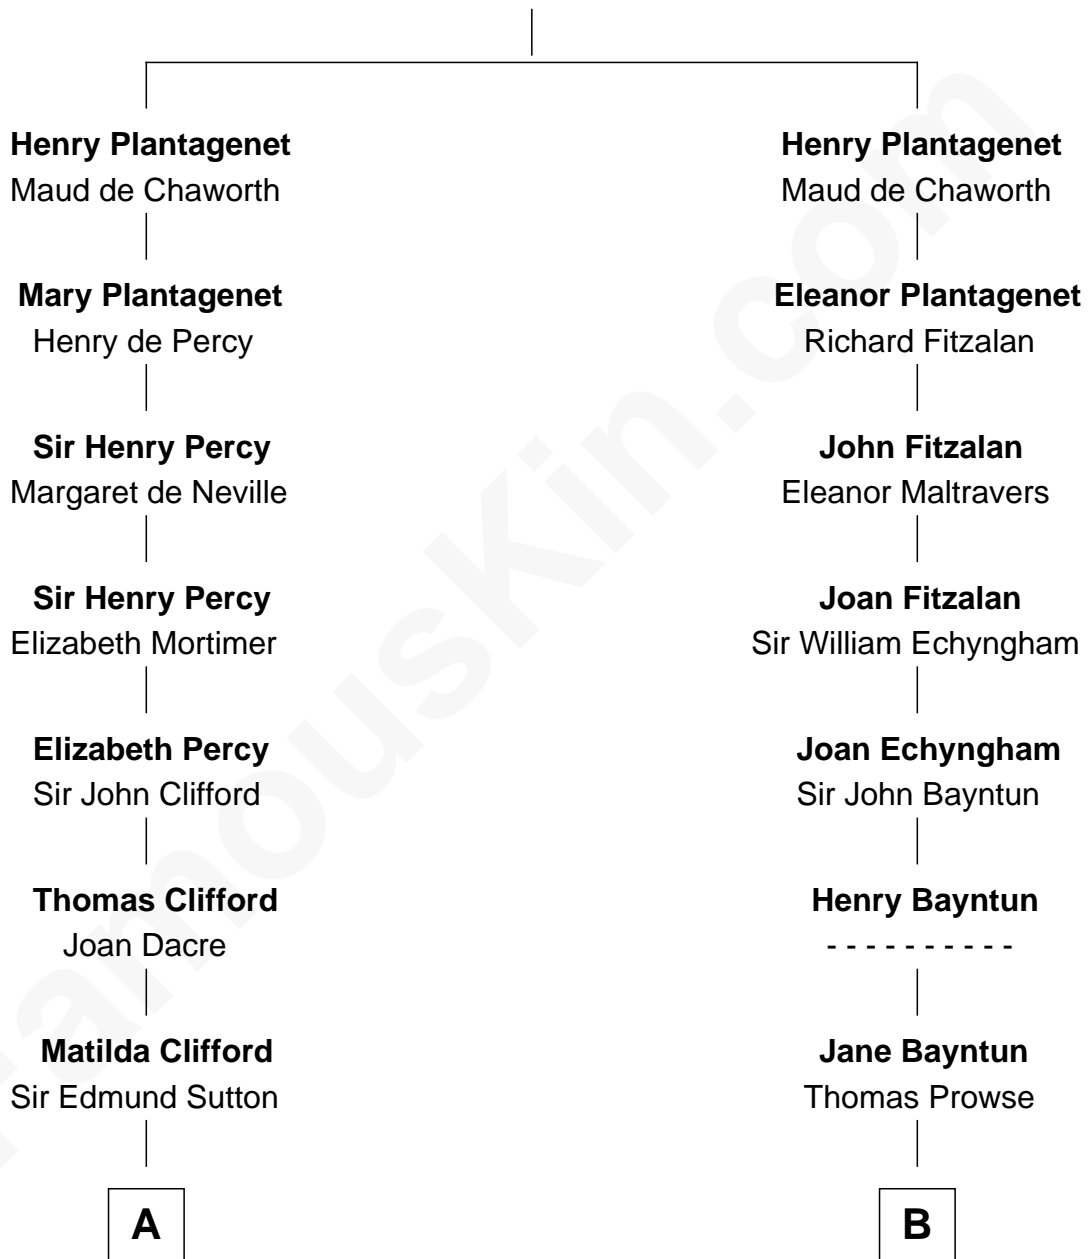

FamousKin.com Relationship Chart of

Prince Harry
Duke of Sussex

20th cousin 1 time removed of

Sarah Palin

9th Governor of Alaska

Edmund Plantagenet
Blanche of Artois

C

Charles Robert Spencer

Margaret Baring

Albert Edward John Spencer

Cynthia Elinor Beatrix Hamilton

Edward John Spencer

Frances Ruth Burke Roche

Princess Diana Frances Spencer

Charles III, King of the United Kingdom

Prince Harry