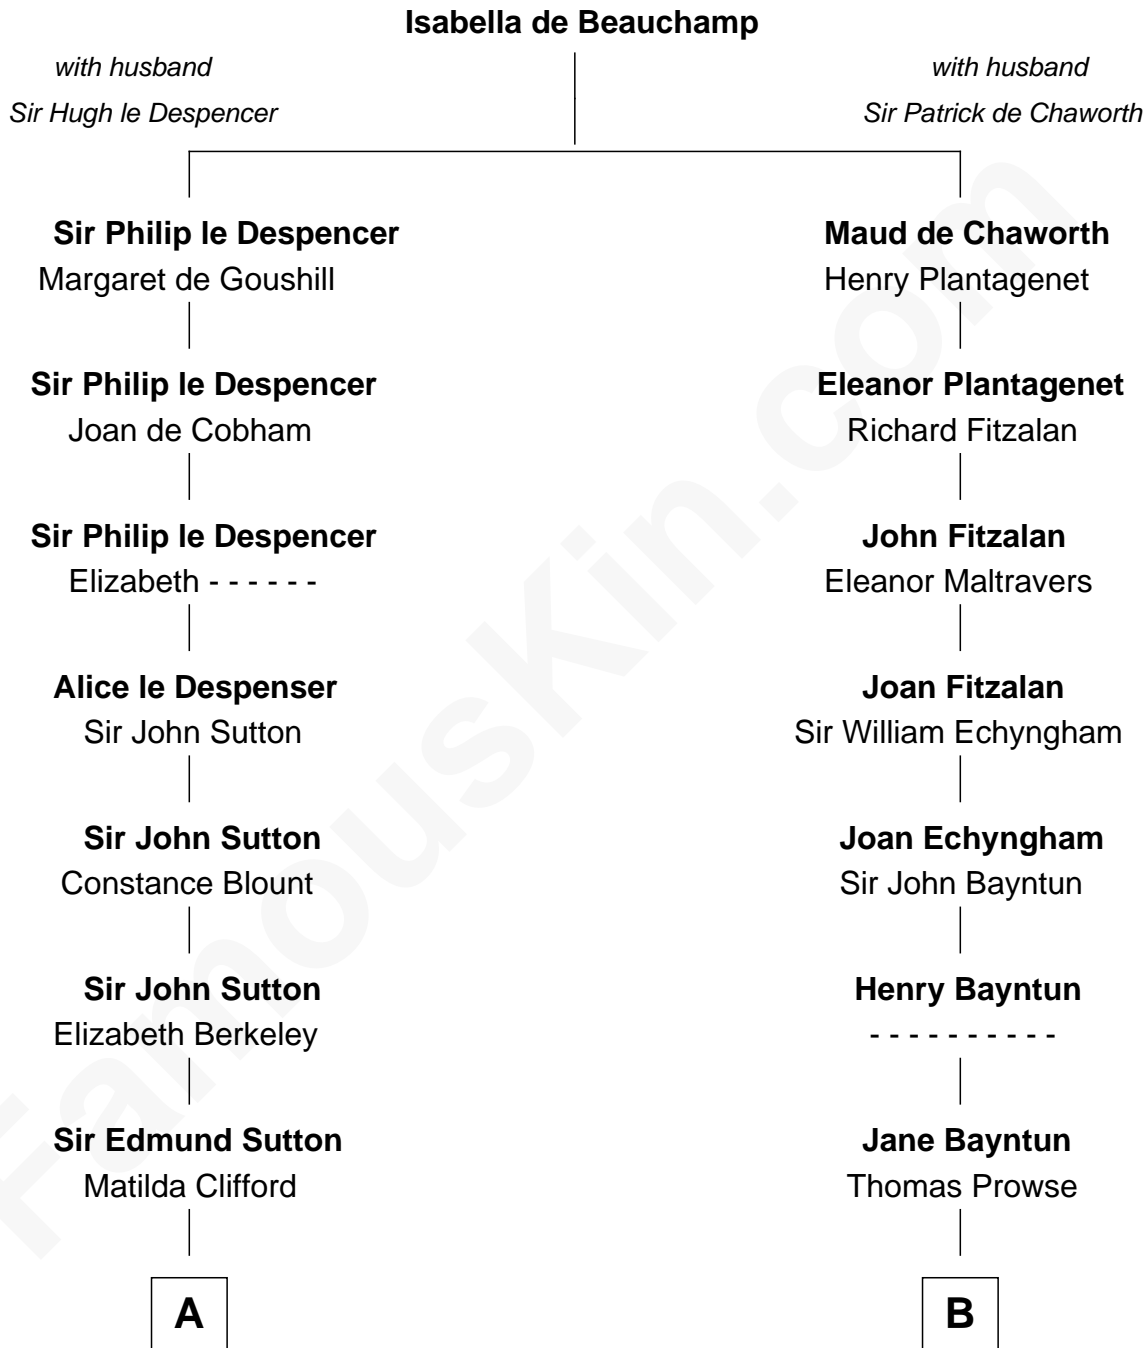

FamousKin.com Relationship Chart of

Prince Harry
Duke of Sussex

20th cousin 1 time removed of

Sarah Palin

9th Governor of Alaska

C

Charles Robert Spencer

Margaret Baring

Albert Edward John Spencer

Cynthia Elinor Beatrix Hamilton

Edward John Spencer

Frances Ruth Burke Roche

Princess Diana Frances Spencer

Charles III, King of the United Kingdom

Prince Harry

Duke of Sussex