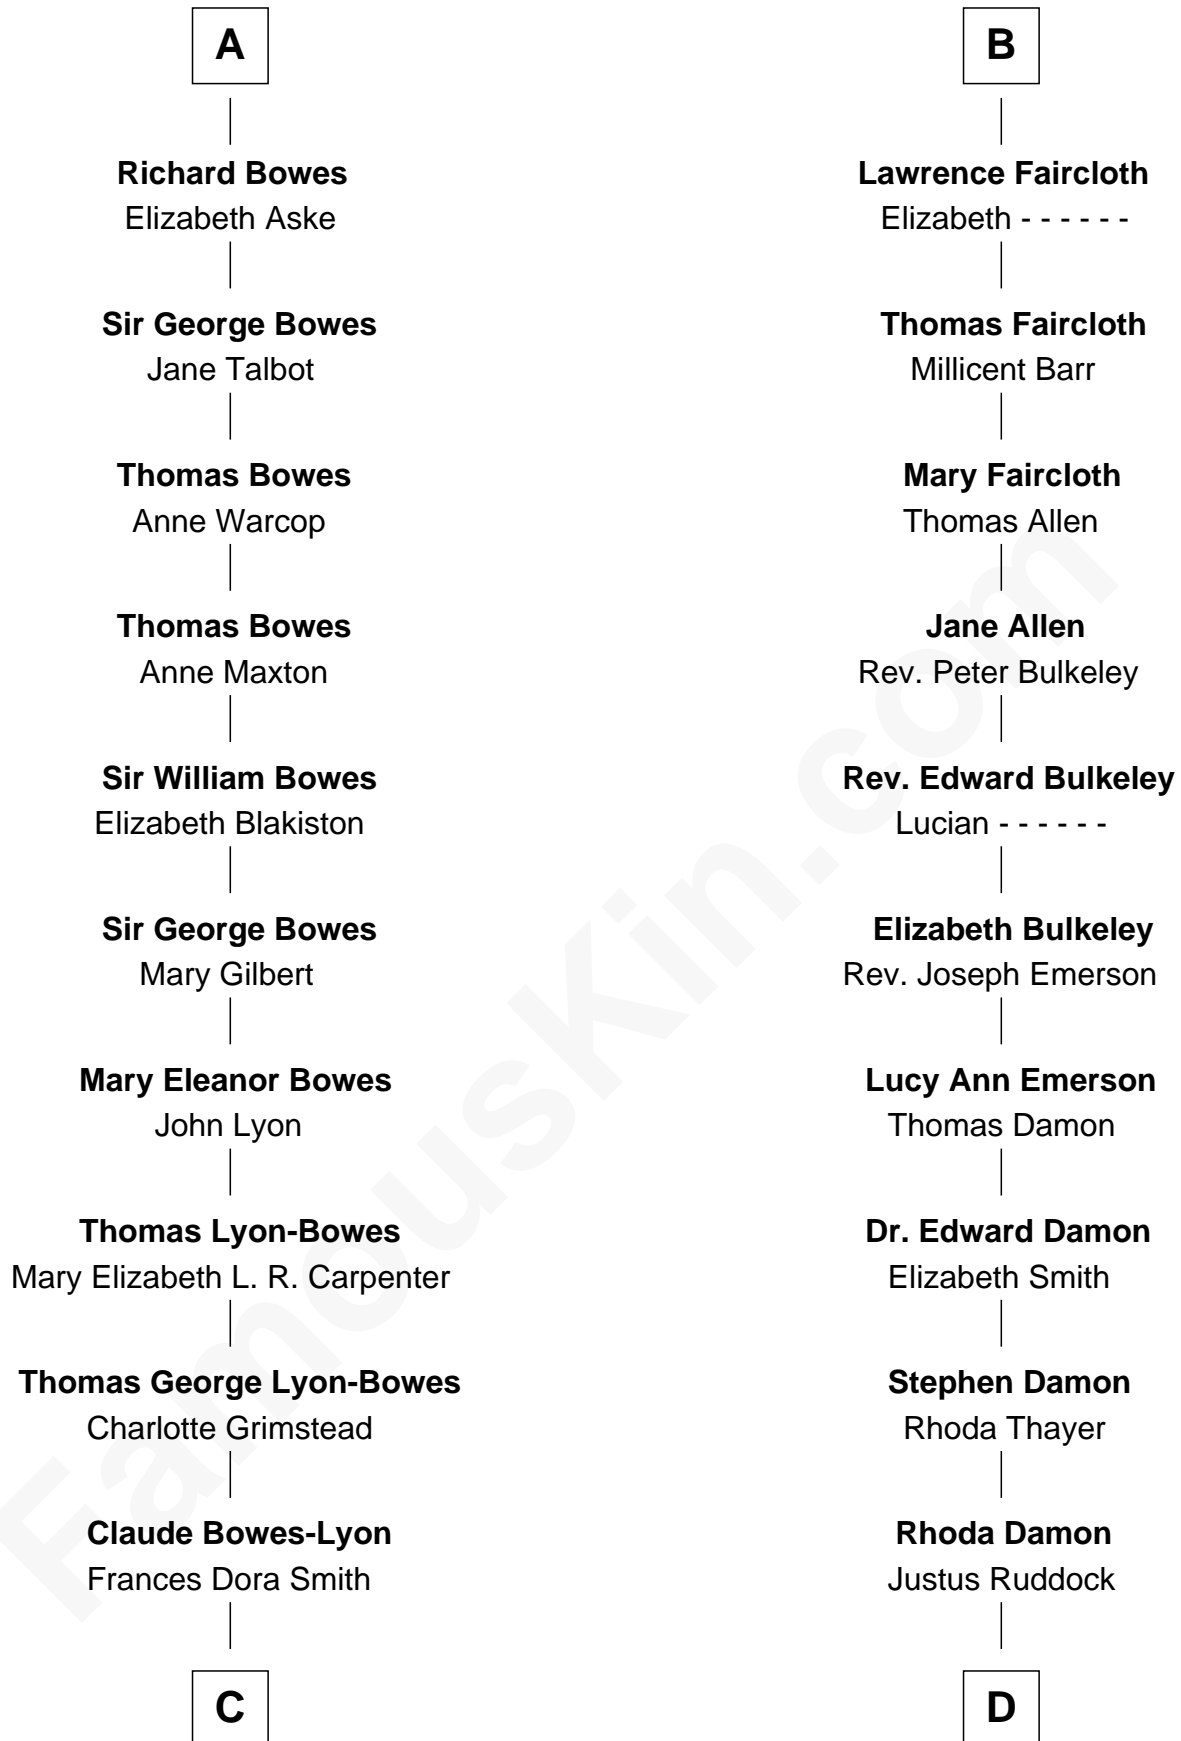

FamousKin.com Relationship Chart of

Prince Harry
Duke of Sussex

21st cousin of

Sarah Palin
9th Governor of Alaska

C

Claude George Bowes-Lyon
Cecilia Nina Cavendish-Bentinck

Elizabeth Bowes-Lyon
George VI, King of the United Kingdom

Elizabeth II, Queen of the United Kingdom
Prince Philip of Edinburgh

Charles III, King of the United Kingdom
Princess Diana Frances Spencer

Prince Harry
Duke of Sussex

D

Thomas S. Ruddock
Maria Nancy Newell