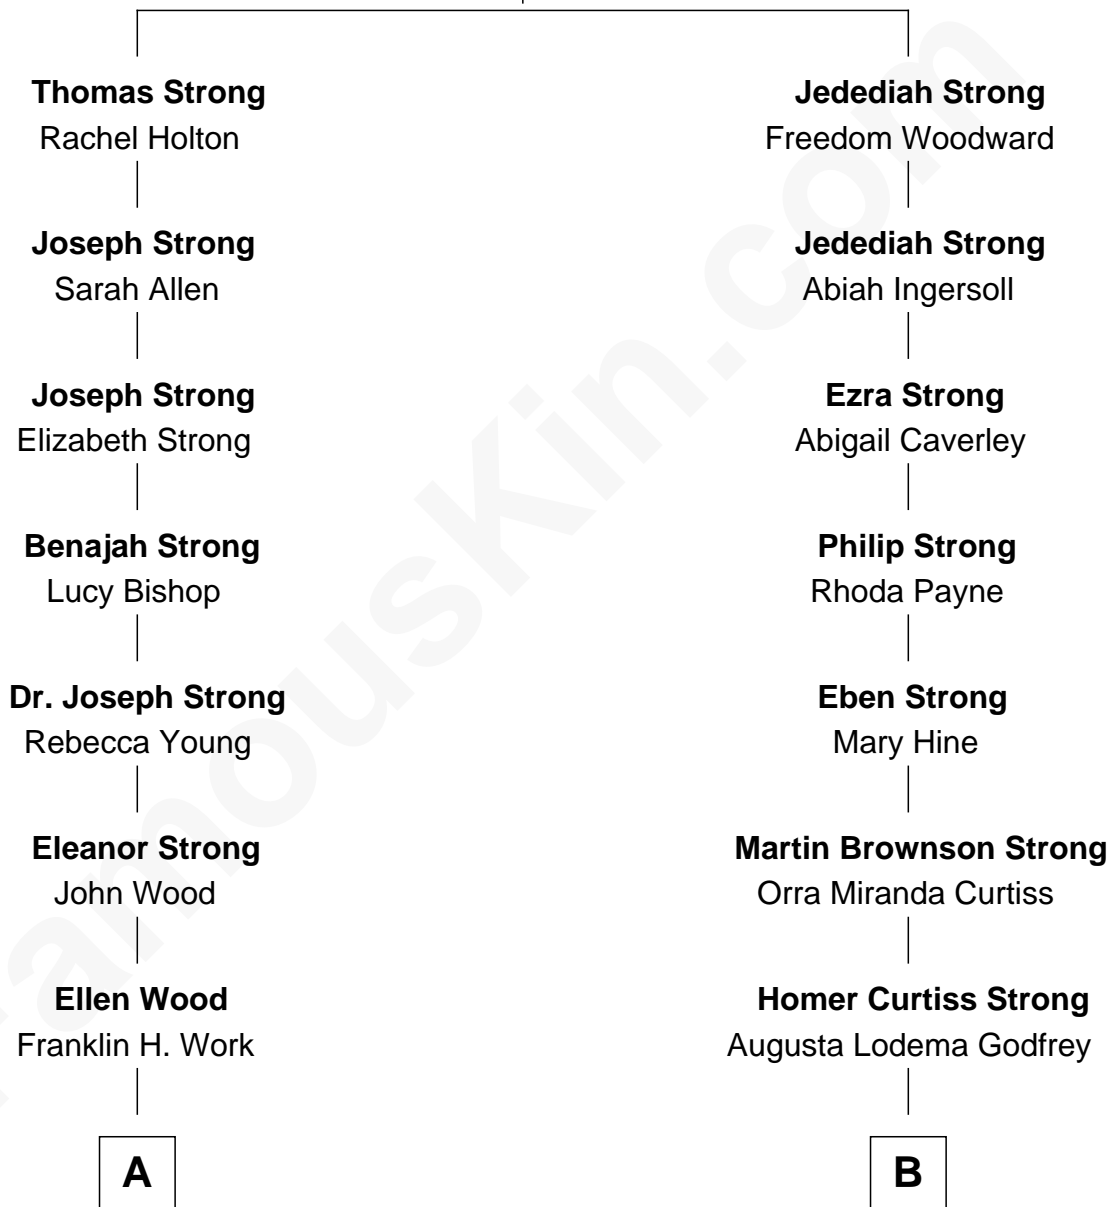

FamousKin.com Relationship Chart of

Prince Harry
Duke of Sussex

10th cousin 1 time removed of

Sarah Palin

9th Governor of Alaska

John Strong
Abigail Ford

A

Frances Eleanor Work
James Boothby Burke Roche

Edmund Maurice Burke Roche
Ruth Sylvia Gill

Frances Ruth Burke Roche
Edward John Spencer

Princess Diana Frances Spencer
Charles III, King of the United Kingdom

Prince Harry
Duke of Sussex

B

Cora Godfrey Strong
James Carl Gower

Helen Louise Gower
Clement James Sheeran

Sarah Sheeran
Charles Richard Heath

Sarah Palin
9th Governor of Alaska