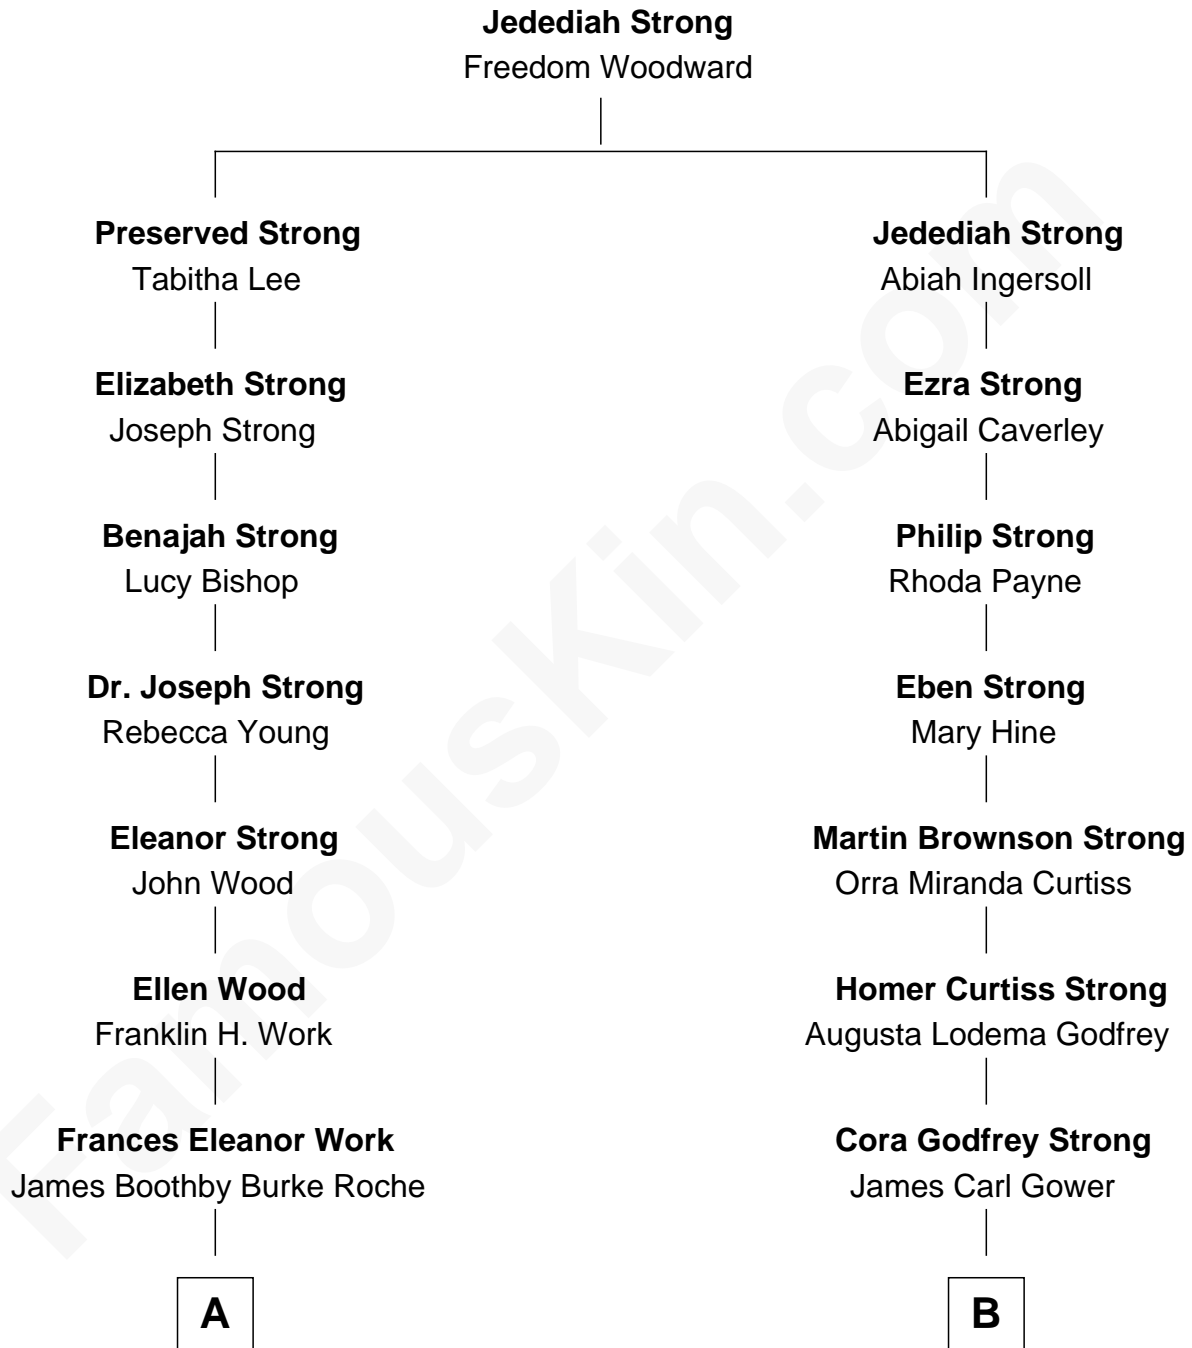

# FamousKin.com Relationship Chart of

**Prince Harry**  
*Duke of Sussex*

9th cousin 1 time removed of

**Sarah Palin**  
*9th Governor of Alaska*

**A**

**Edmund Maurice Burke Roche**

Ruth Sylvia Gill

**Frances Ruth Burke Roche**

Edward John Spencer

**Princess Diana Frances Spencer**

Charles III, King of the United Kingdom

**Prince Harry**

*Duke of Sussex*

**B**

**Helen Louise Gower**

Clement James Sheeran

**Sarah Sheeran**

Charles Richard Heath

**Sarah Palin**

*9th Governor of Alaska*

FamousKin.com