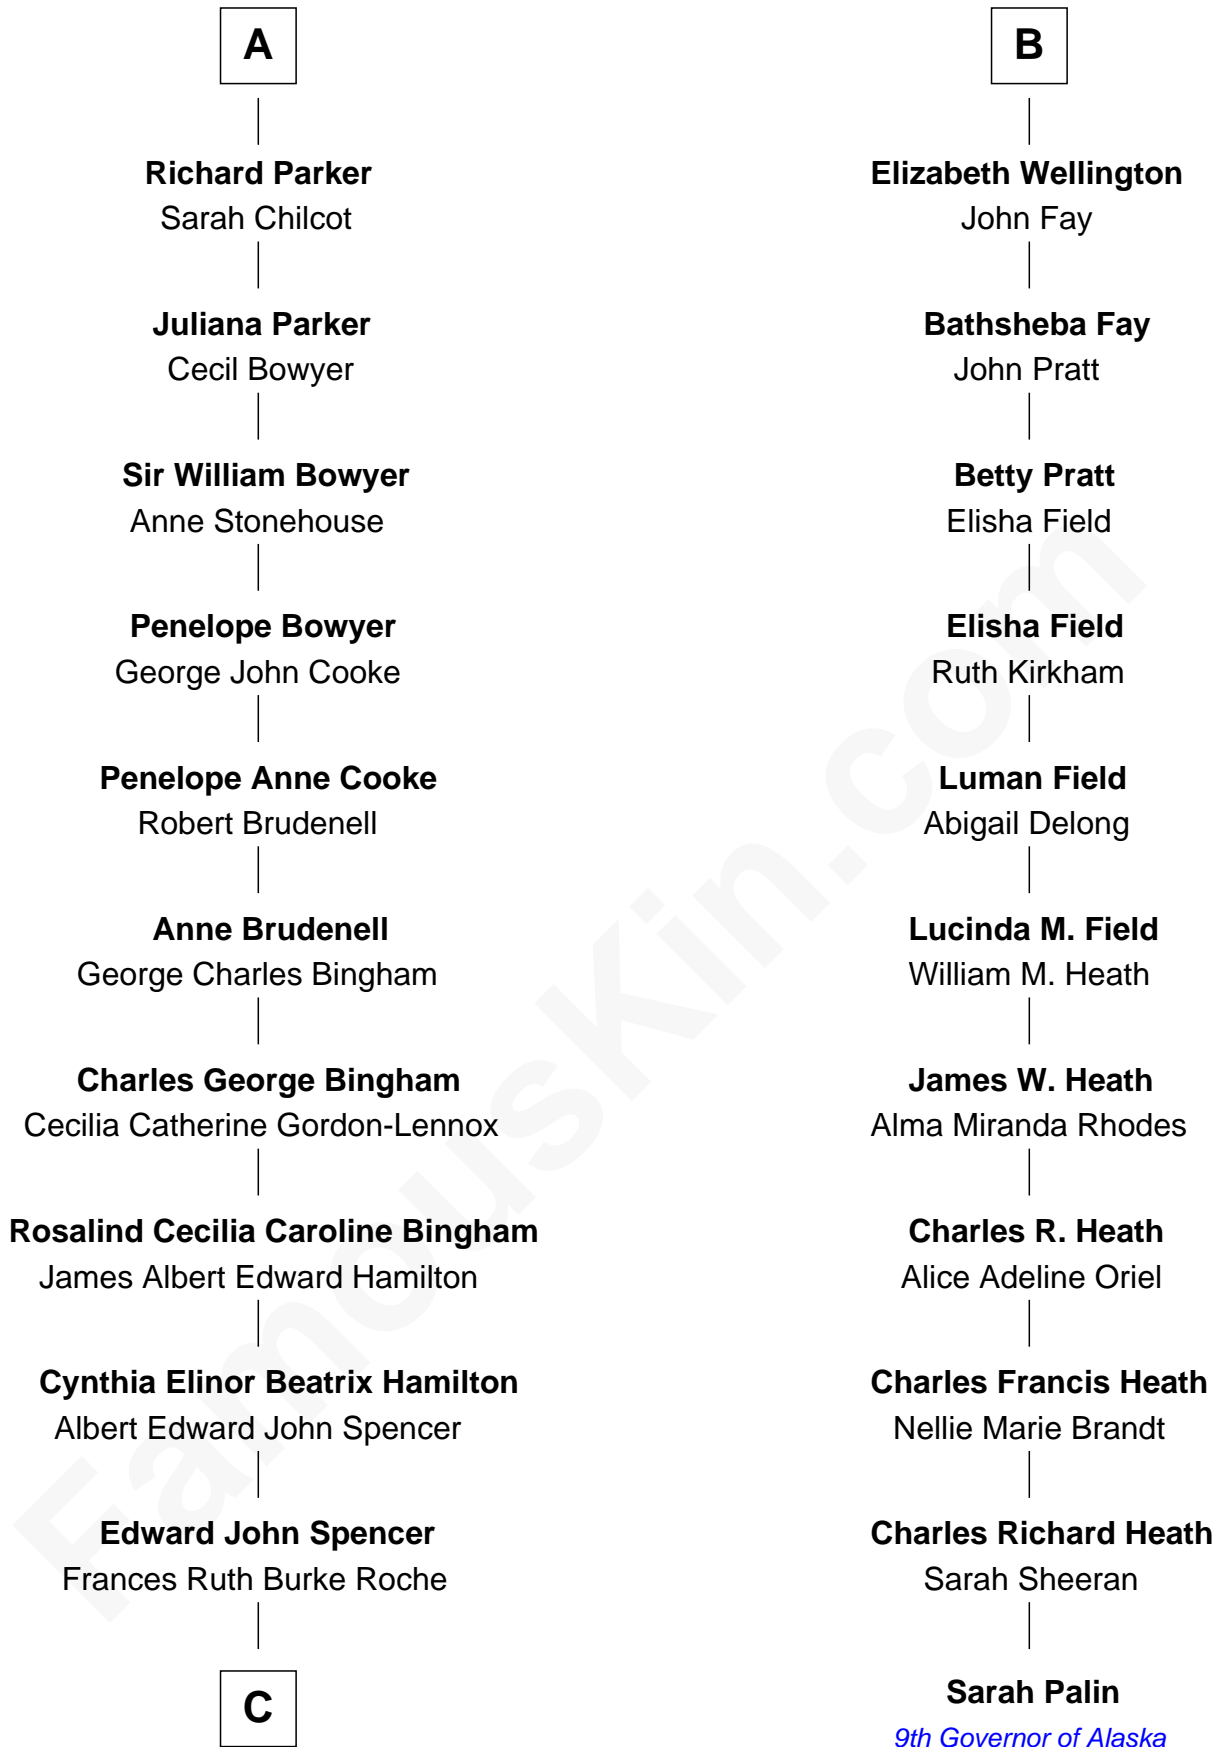

# FamousKin.com Relationship Chart of

**Prince Harry**  
*Duke of Sussex*

17th cousin 1 time removed of

**Sarah Palin**

*9th Governor of Alaska*

**Sir William Brandon**  
Elizabeth Wingfield

**C**

**Princess Diana Frances Spencer**  
Charles III, King of the United Kingdom

**Prince Harry**  
*Duke of Sussex*

FamousKin.com