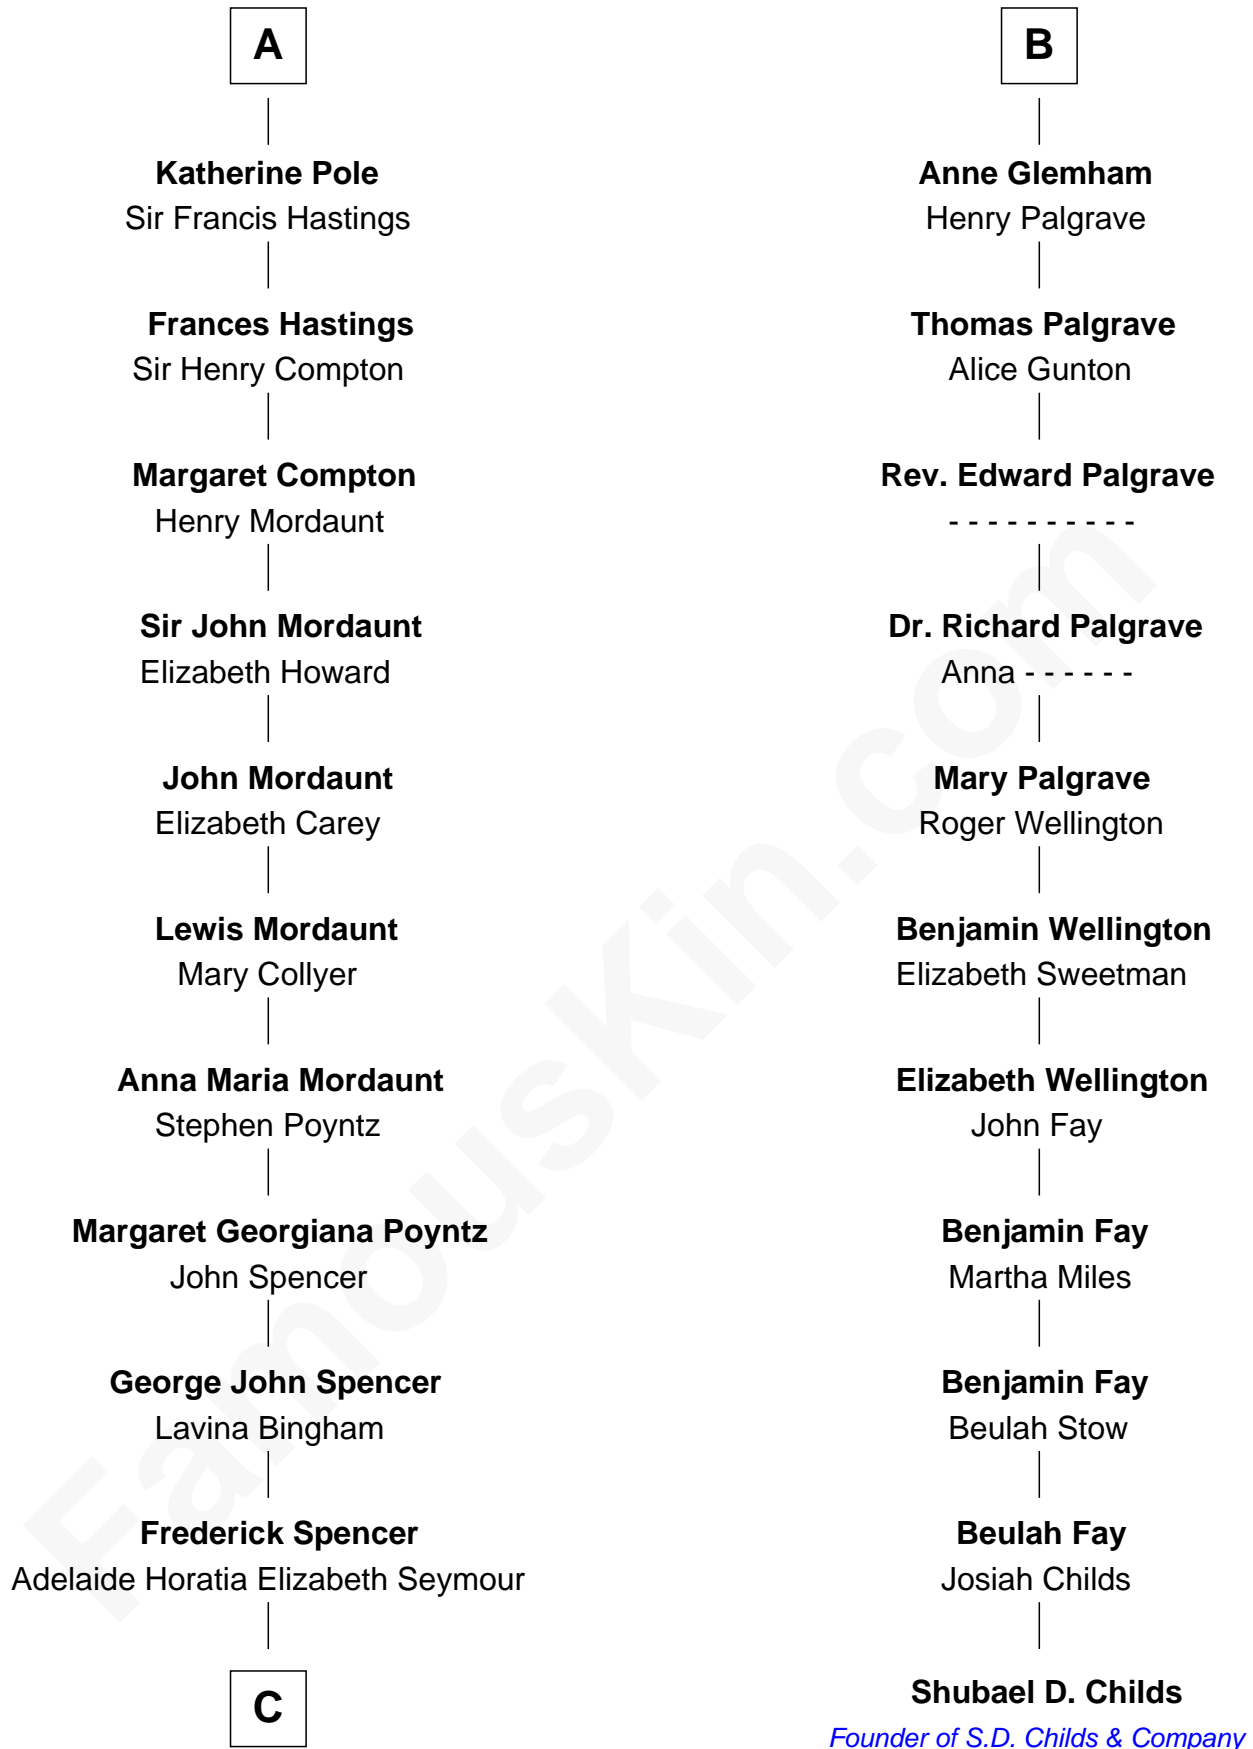

# FamousKin.com Relationship Chart of

**Prince Harry**  
*Duke of Sussex*

17th cousin 4 times removed of

**Shubael D. Childs**

*Founder of S.D. Childs & Company*

**C**

—  
**Charles Robert Spencer**

Margaret Baring

—  
**Albert Edward John Spencer**

Cynthia Elinor Beatrix Hamilton

—  
**Edward John Spencer**

Frances Ruth Burke Roche

—  
**Princess Diana Frances Spencer**

Charles III, King of the United Kingdom

—  
**Prince Harry**