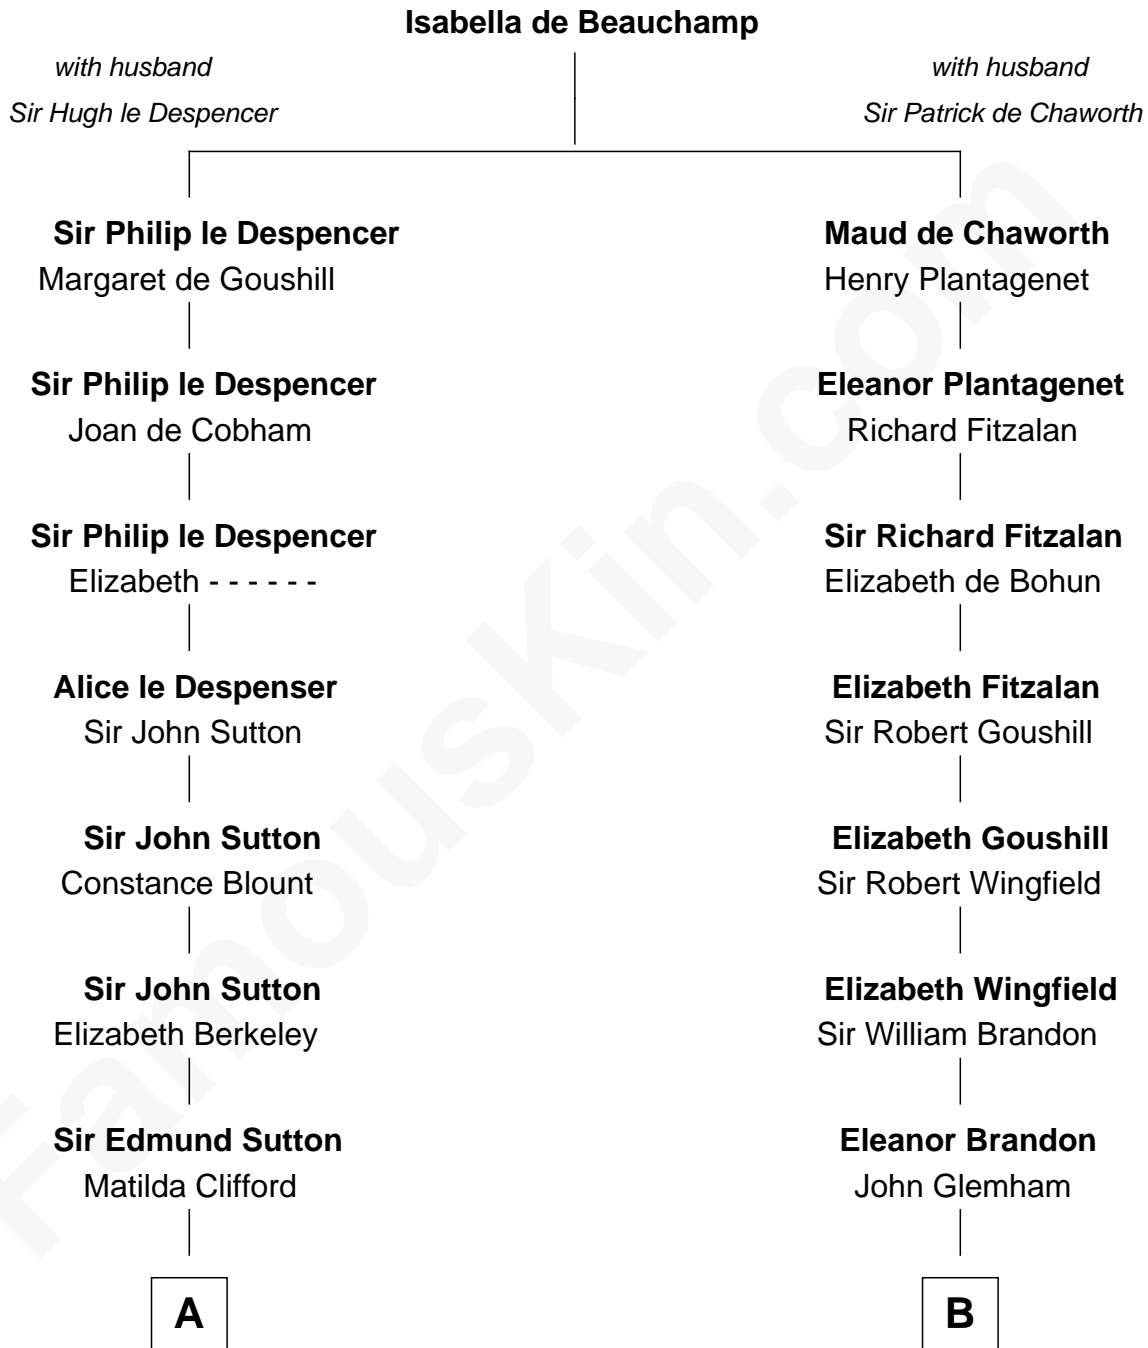

## Relationship Chart of

### Prince Harry

*Duke of Sussex*

17th cousin 4 times removed of

**Shubael D. Childs**  
*Founder of S.D. Childs & Company*

**C**

—  
**Charles Robert Spencer**

Margaret Baring

—  
**Albert Edward John Spencer**