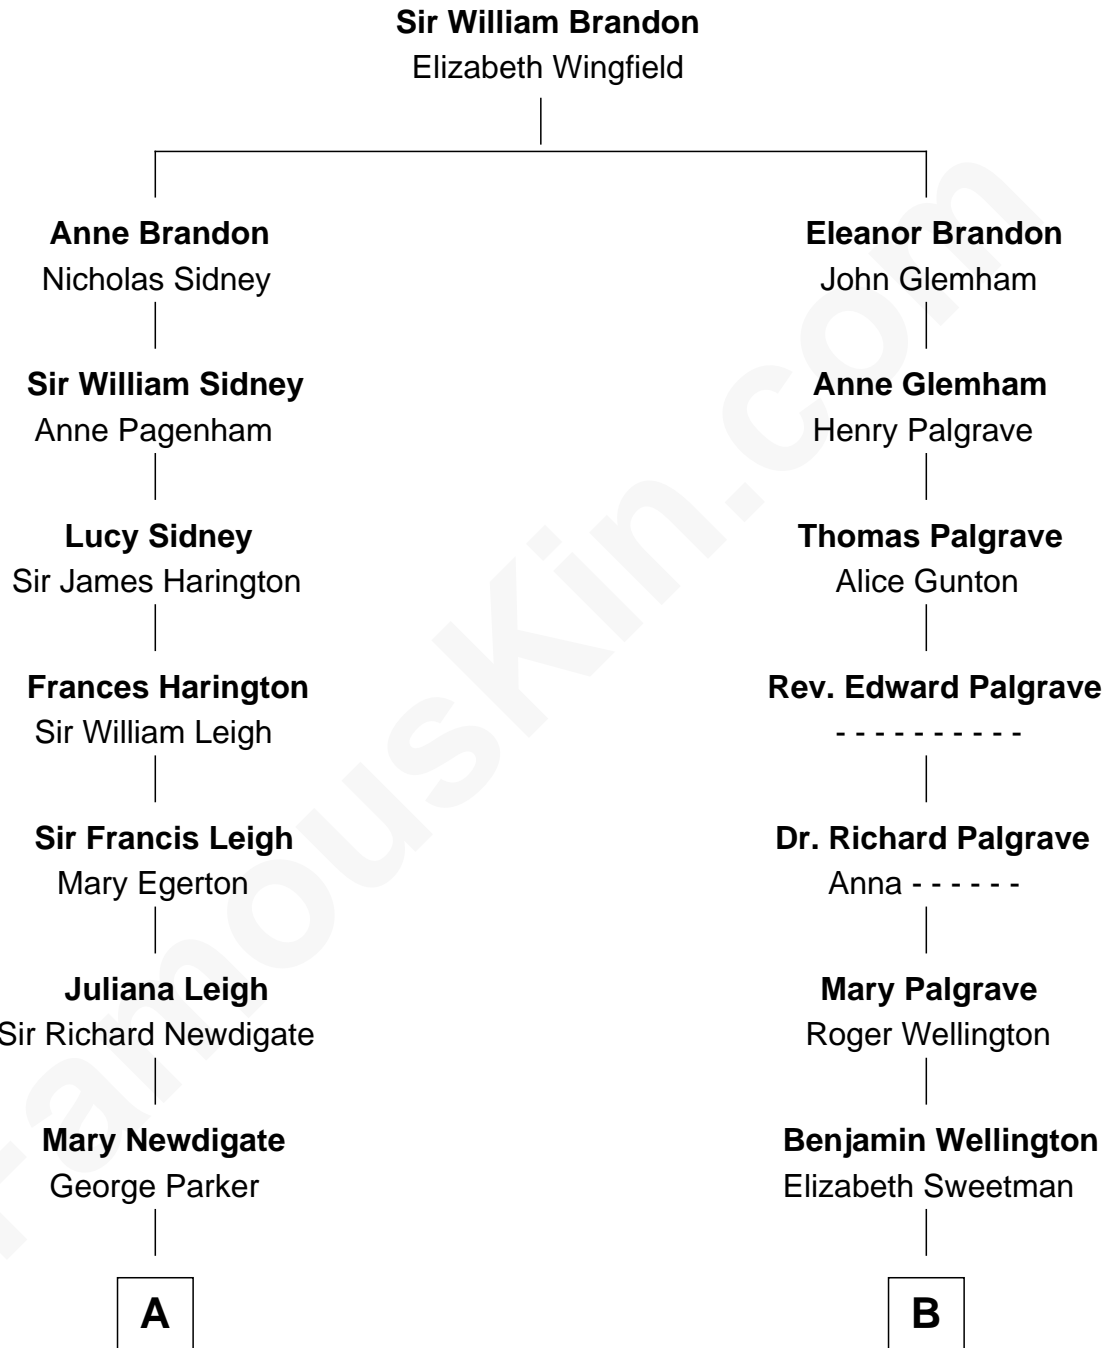

FamousKin.com Relationship Chart of

Prince Harry
Duke of Sussex

11th cousin 7 times removed of

Shubael D. Childs

Founder of S.D. Childs & Company

C

Princess Diana Frances Spencer
Charles III, King of the United Kingdom

Prince Harry
Duke of Sussex

FamousKin.com