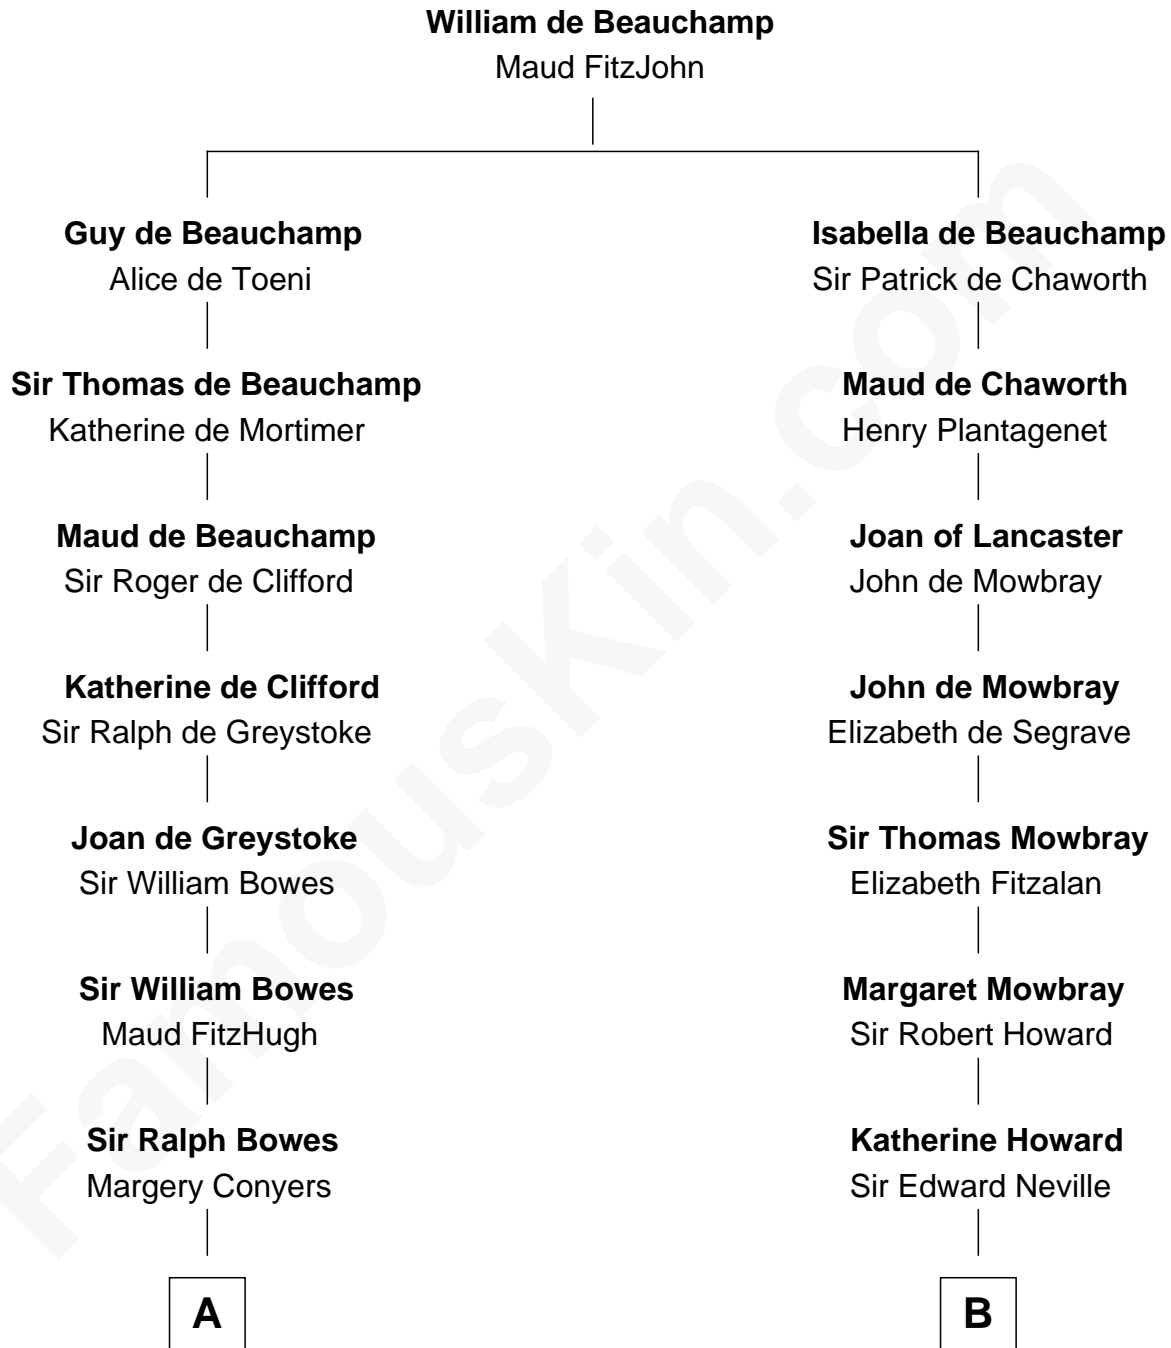

FamousKin.com

Relationship Chart of

Prince Harry

Duke of Sussex

17th cousin 4 times removed of

Thomas Jefferson

3rd U.S. President and Signer of the Declaration of Independence

C

Claude George Bowes-Lyon
Cecilia Nina Cavendish-Bentinck

Elizabeth Bowes-Lyon
George VI, King of the United Kingdom

Elizabeth II, Queen of the United Kingdom
Prince Philip of Edinburgh

Charles III, King of the United Kingdom
Princess Diana Frances Spencer