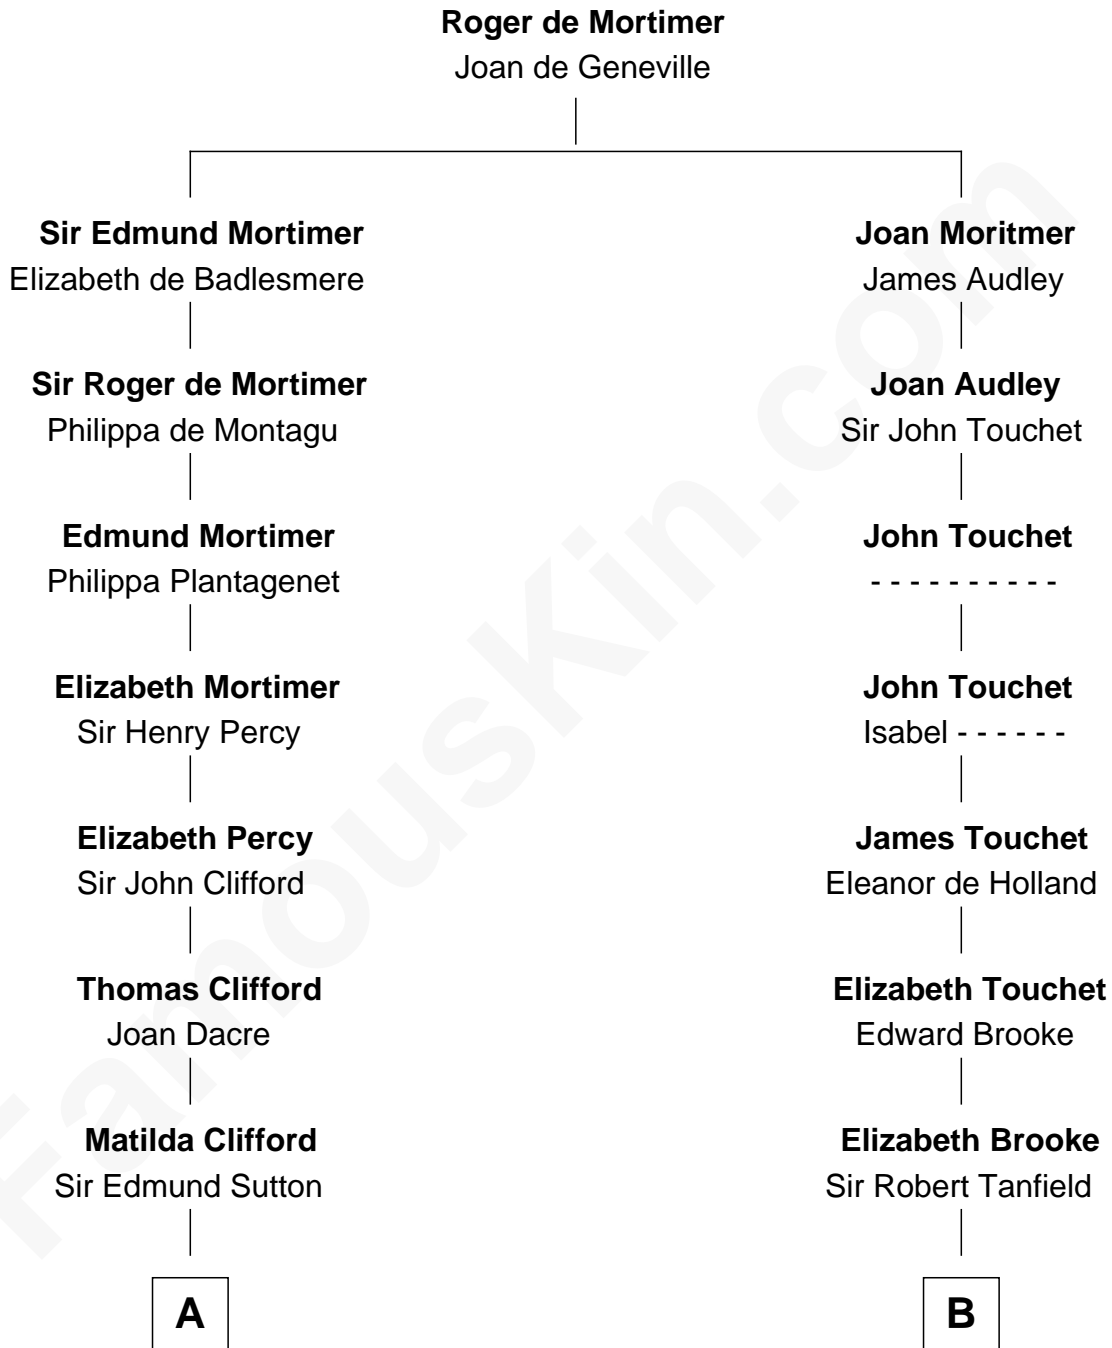

**FamousKin.com**  
**Relationship Chart of**  
**Prince Harry**  
*Duke of Sussex*

17th cousin 4 times removed of

**Thomas Jefferson**

*3rd U.S. President and Signer of the Declaration of Independence*

**C**

—  
**Charles Robert Spencer**

Margaret Baring

—  
**Albert Edward John Spencer**

Cynthia Elinor Beatrix Hamilton

—  
**Edward John Spencer**

Frances Ruth Burke Roche

—  
**Princess Diana Frances Spencer**

Charles III, King of the United Kingdom

—  
**Prince Harry**

*Duke of Sussex*

FamousKin.com