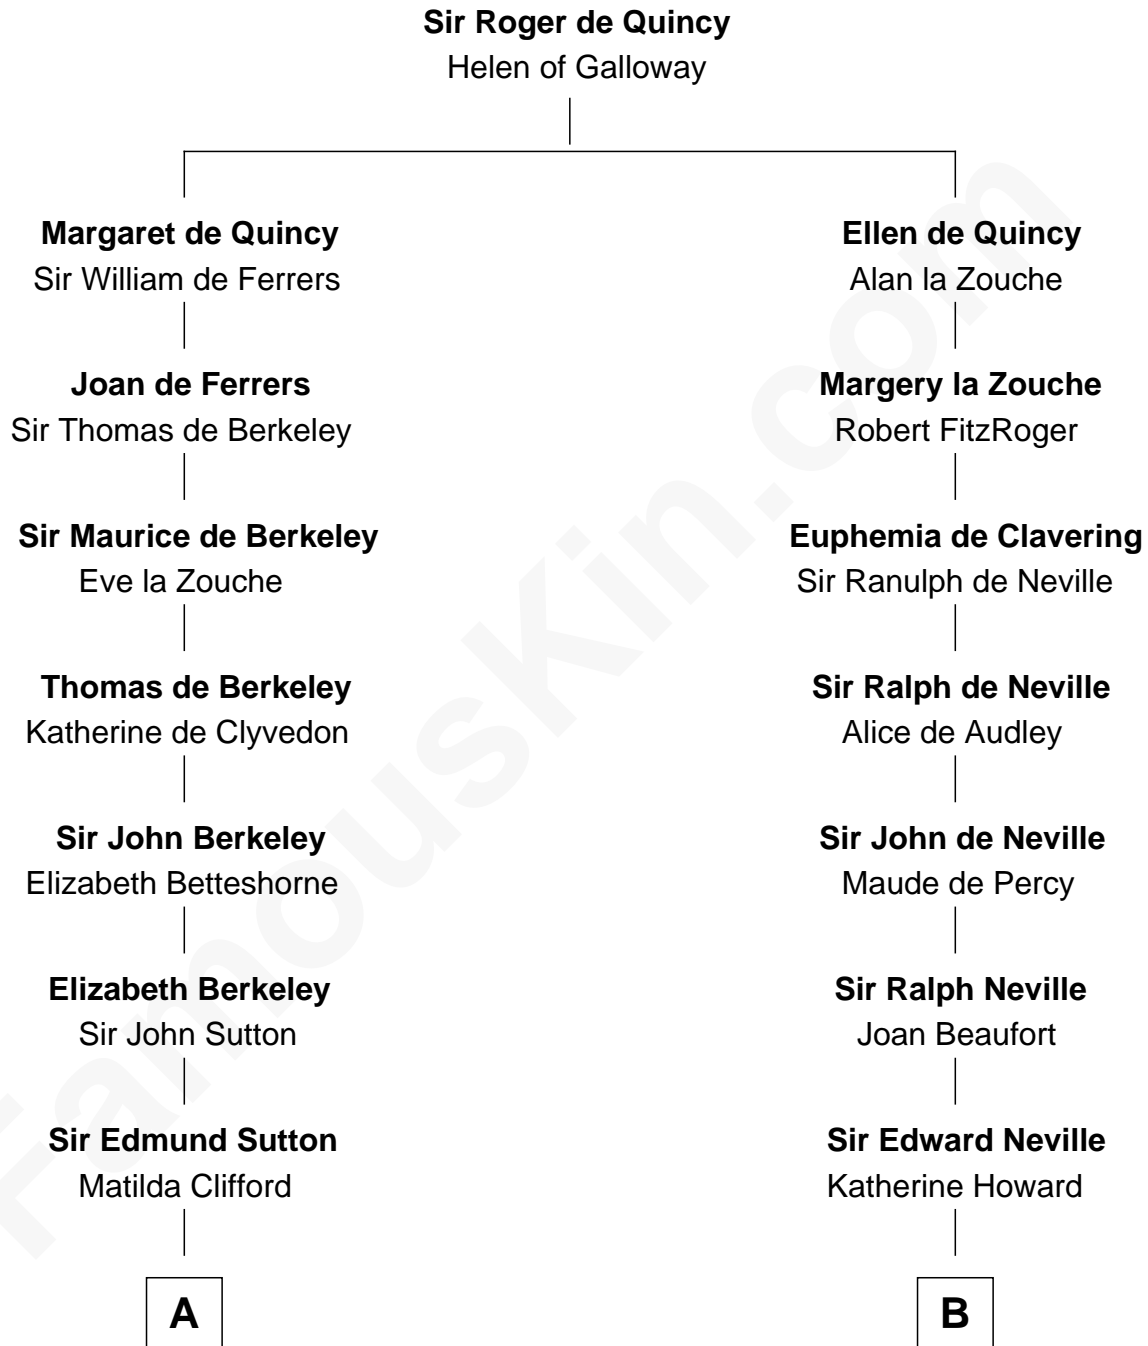

## Relationship Chart of

### Prince Harry

*Duke of Sussex*

17th cousin 4 times removed of

### Thomas Jefferson

*3rd U.S. President and Signer of the Declaration of Independence*

**C**

—  
**Charles Robert Spencer**

Margaret Baring

—  
**Albert Edward John Spencer**

Cynthia Elinor Beatrix Hamilton

—  
**Edward John Spencer**

Frances Ruth Burke Roche

—  
**Princess Diana Frances Spencer**

Charles III, King of the United Kingdom

—  
**Prince Harry**

*Duke of Sussex*

FamousKin.com