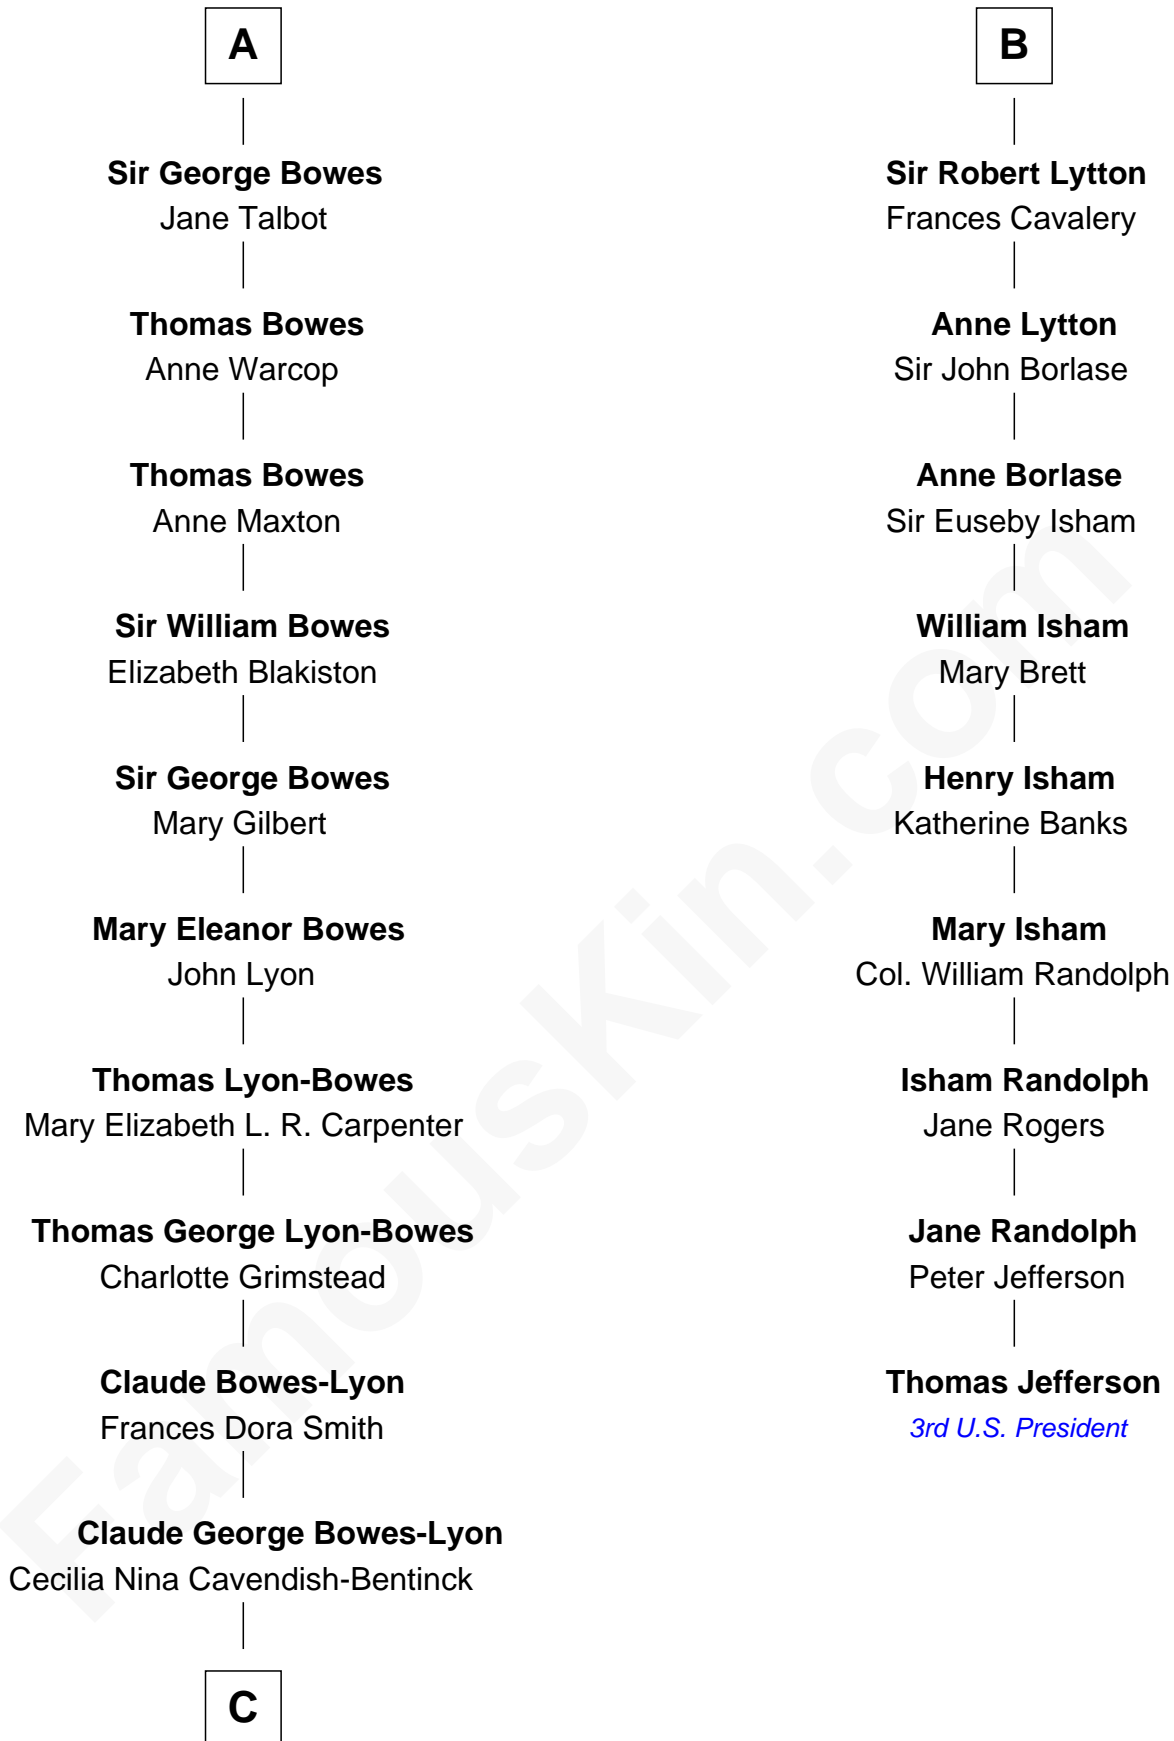

FamousKin.com
Relationship Chart of
Prince Harry
Duke of Sussex

15th cousin 5 times removed of

Thomas Jefferson

3rd U.S. President and Signer of the Declaration of Independence

Sir Geoffrey le Scrope

Ivetta de Ros

C

Elizabeth Bowes-Lyon

George VI, King of the United Kingdom

Elizabeth II, Queen of the United Kingdom

Prince Philip of Edinburgh

Charles III, King of the United Kingdom

Princess Diana Frances Spencer

Prince Harry