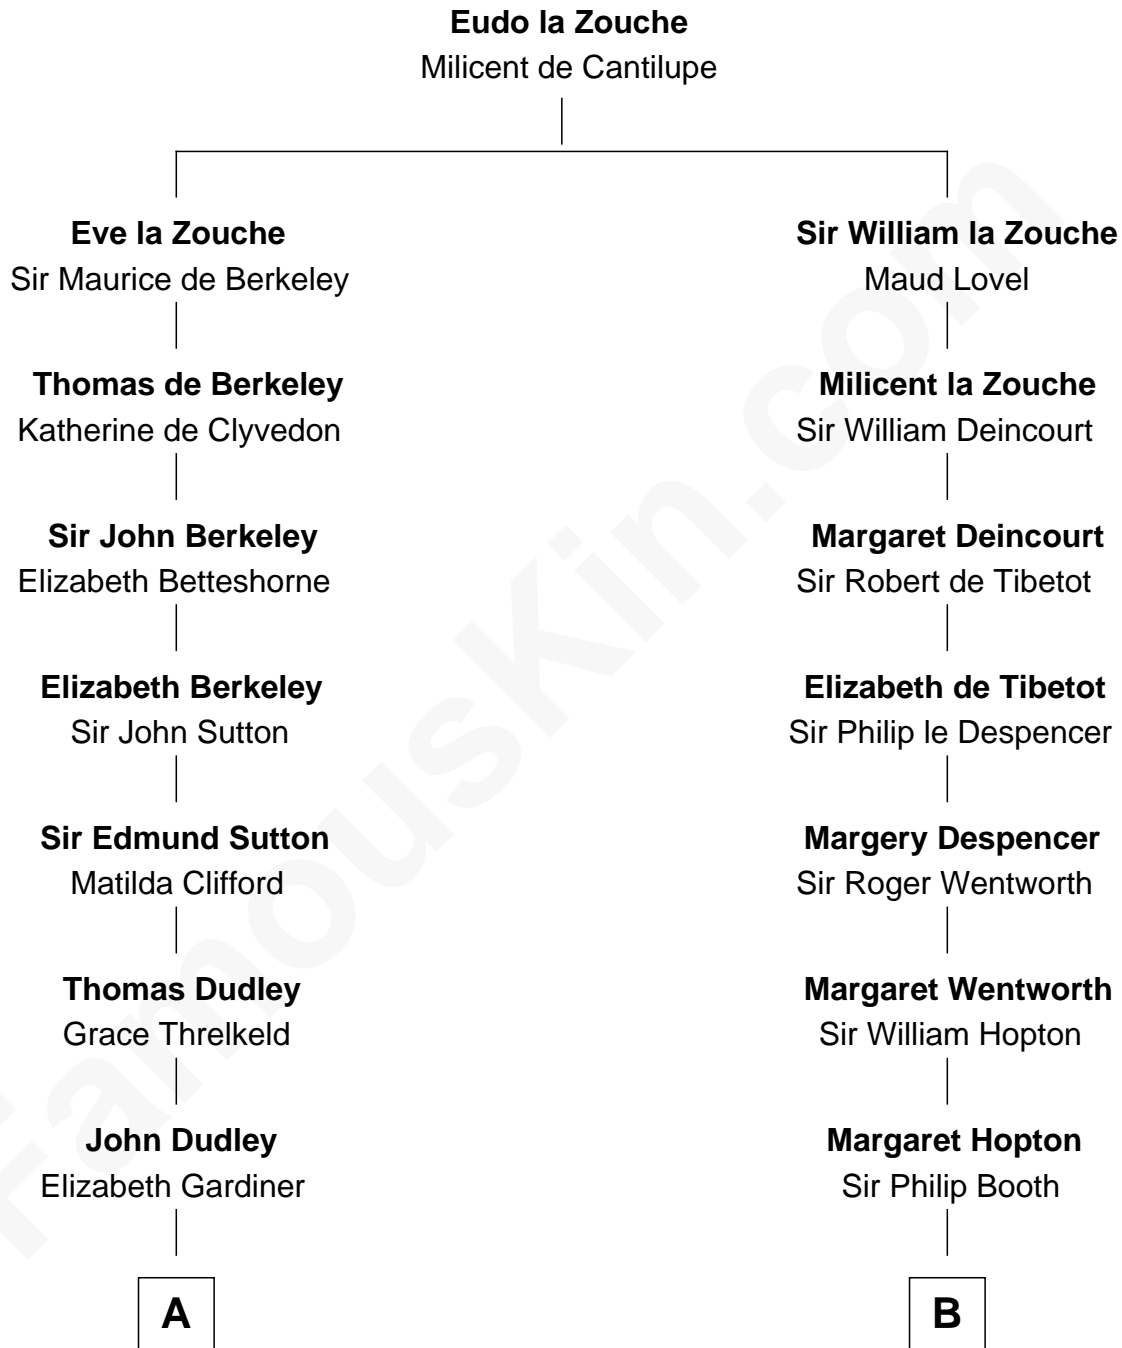

# FamousKin.com Relationship Chart of

**Prince Harry**  
*Duke of Sussex*

16th cousin 3 times removed of

**Thomas Jefferson**

*3rd U.S. President and Signer of the Declaration of Independence*

**C**

**Edward John Spencer**  
Frances Ruth Burke Roche

**Princess Diana Frances Spencer**  
Charles III, King of the United Kingdom

**Prince Harry**  
*Duke of Sussex*

FamousKin.com