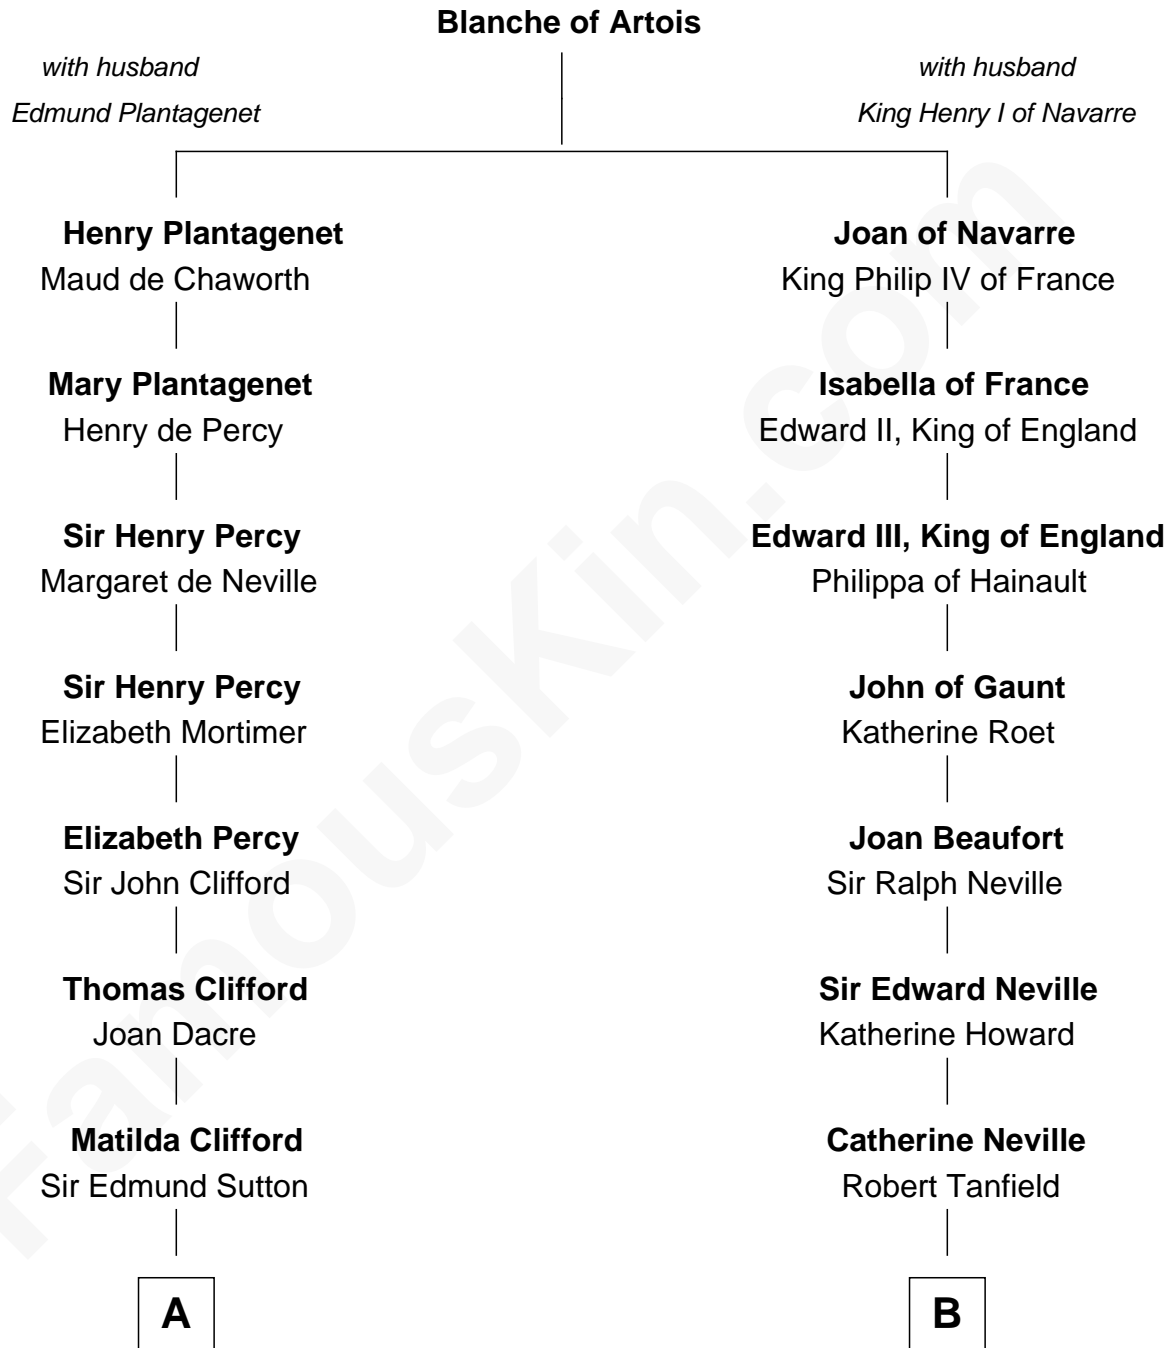

FamousKin.com

Relationship Chart of

Prince Harry

Duke of Sussex

16th cousin 5 times removed of

Thomas Jefferson

3rd U.S. President and Signer of the Declaration of Independence

C

—
Charles Robert Spencer

Margaret Baring

—
Albert Edward John Spencer

Cynthia Elinor Beatrix Hamilton

—
Edward John Spencer

Frances Ruth Burke Roche

—
Princess Diana Frances Spencer

Charles III, King of the United Kingdom