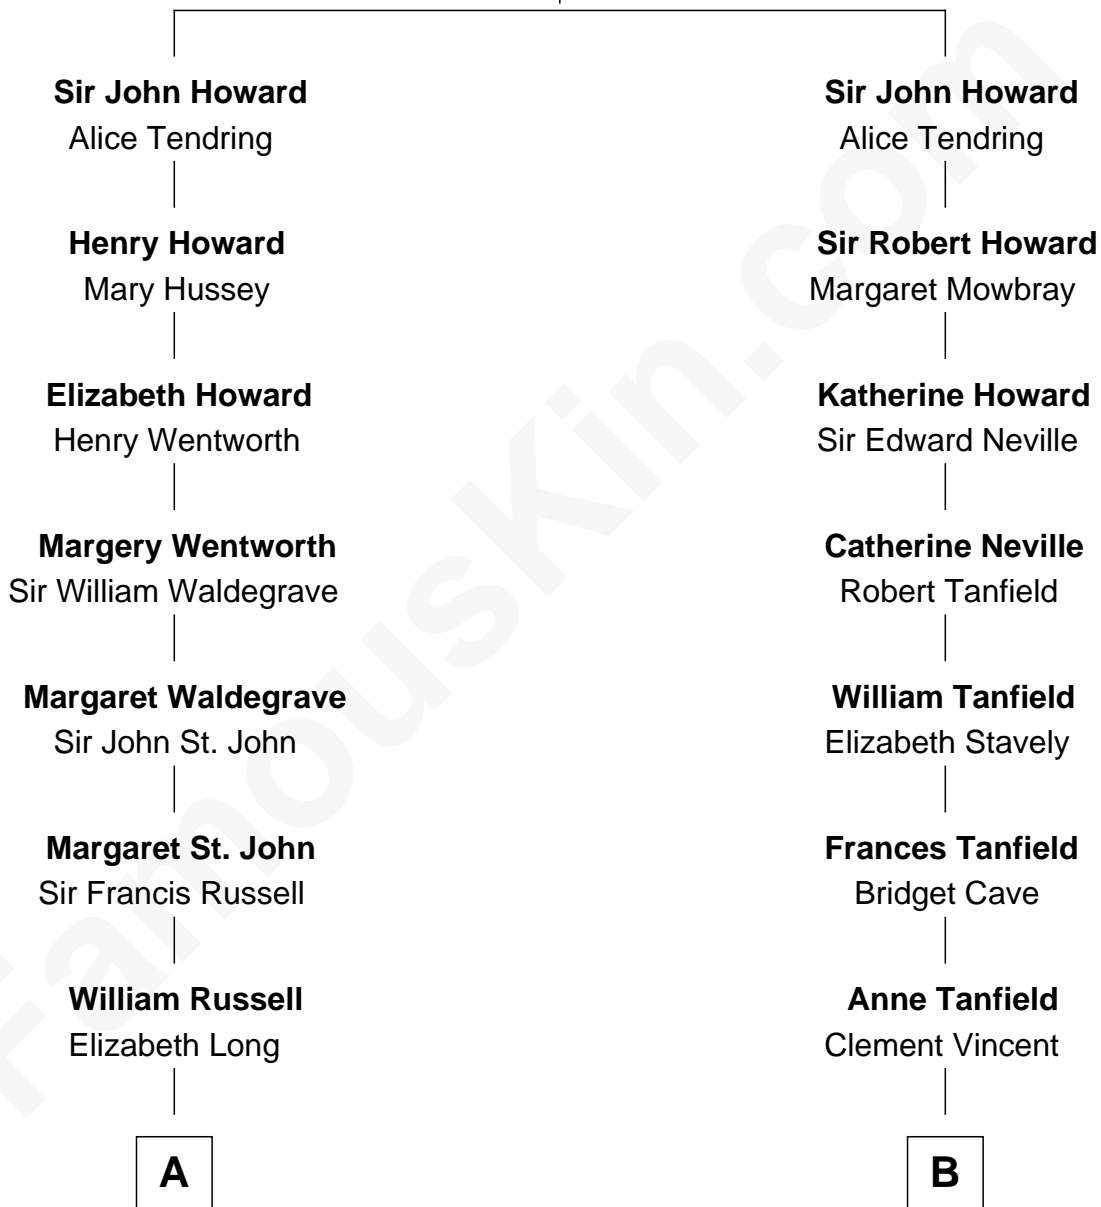

FamousKin.com Relationship Chart of

Prince Harry
Duke of Sussex

13th cousin 6 times removed of

Thomas Jefferson

3rd U.S. President and Signer of the Declaration of Independence

Sir Robert Howard
Margaret de Scales

C

Edward John Spencer
Frances Ruth Burke Roche

Princess Diana Frances Spencer
Charles III, King of the United Kingdom

Prince Harry
Duke of Sussex

FamousKin.com