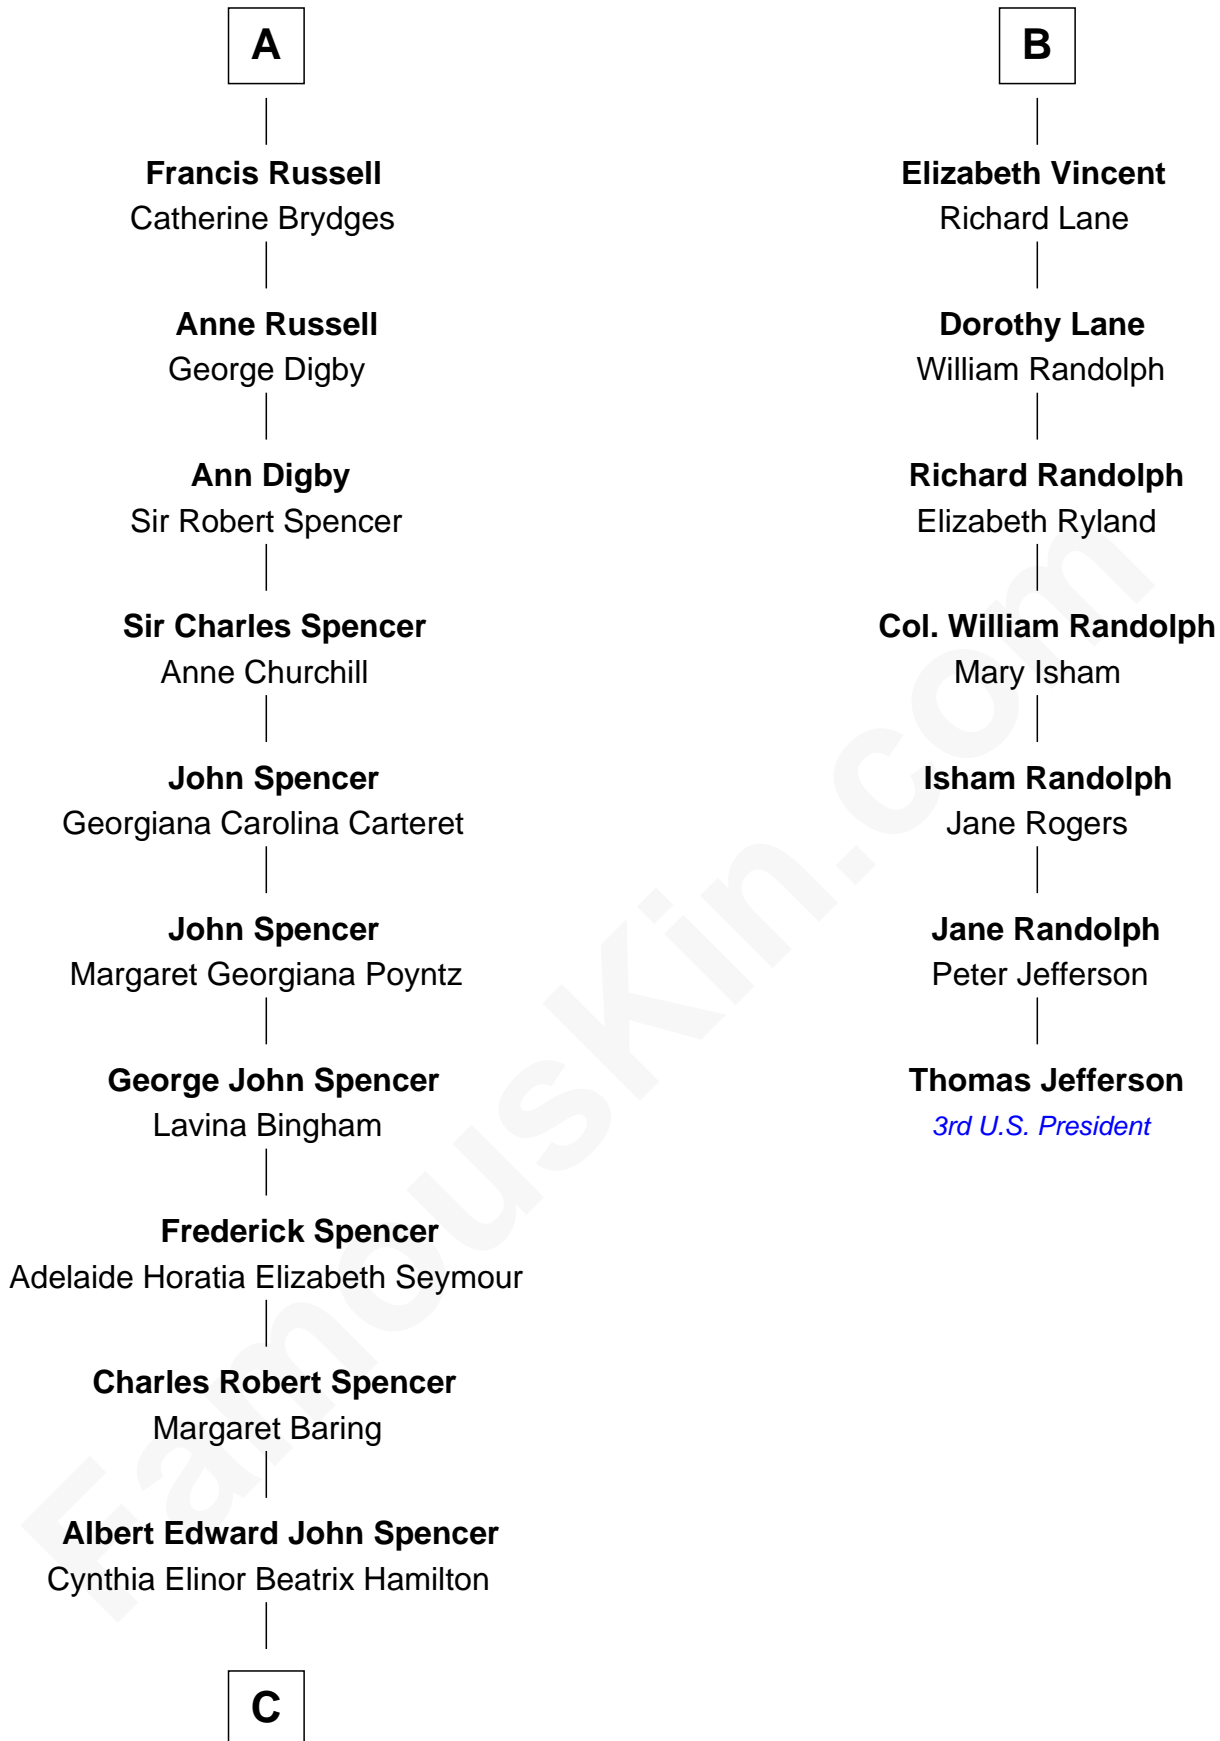

FamousKin.com Relationship Chart of

Prince Harry
Duke of Sussex

13th cousin 6 times removed of

Thomas Jefferson

3rd U.S. President and Signer of the Declaration of Independence

Sir Robert Howard
Margaret de Scales

C

Edward John Spencer
Frances Ruth Burke Roche

Princess Diana Frances Spencer
Charles III, King of the United Kingdom

Prince Harry
Duke of Sussex

FamousKin.com