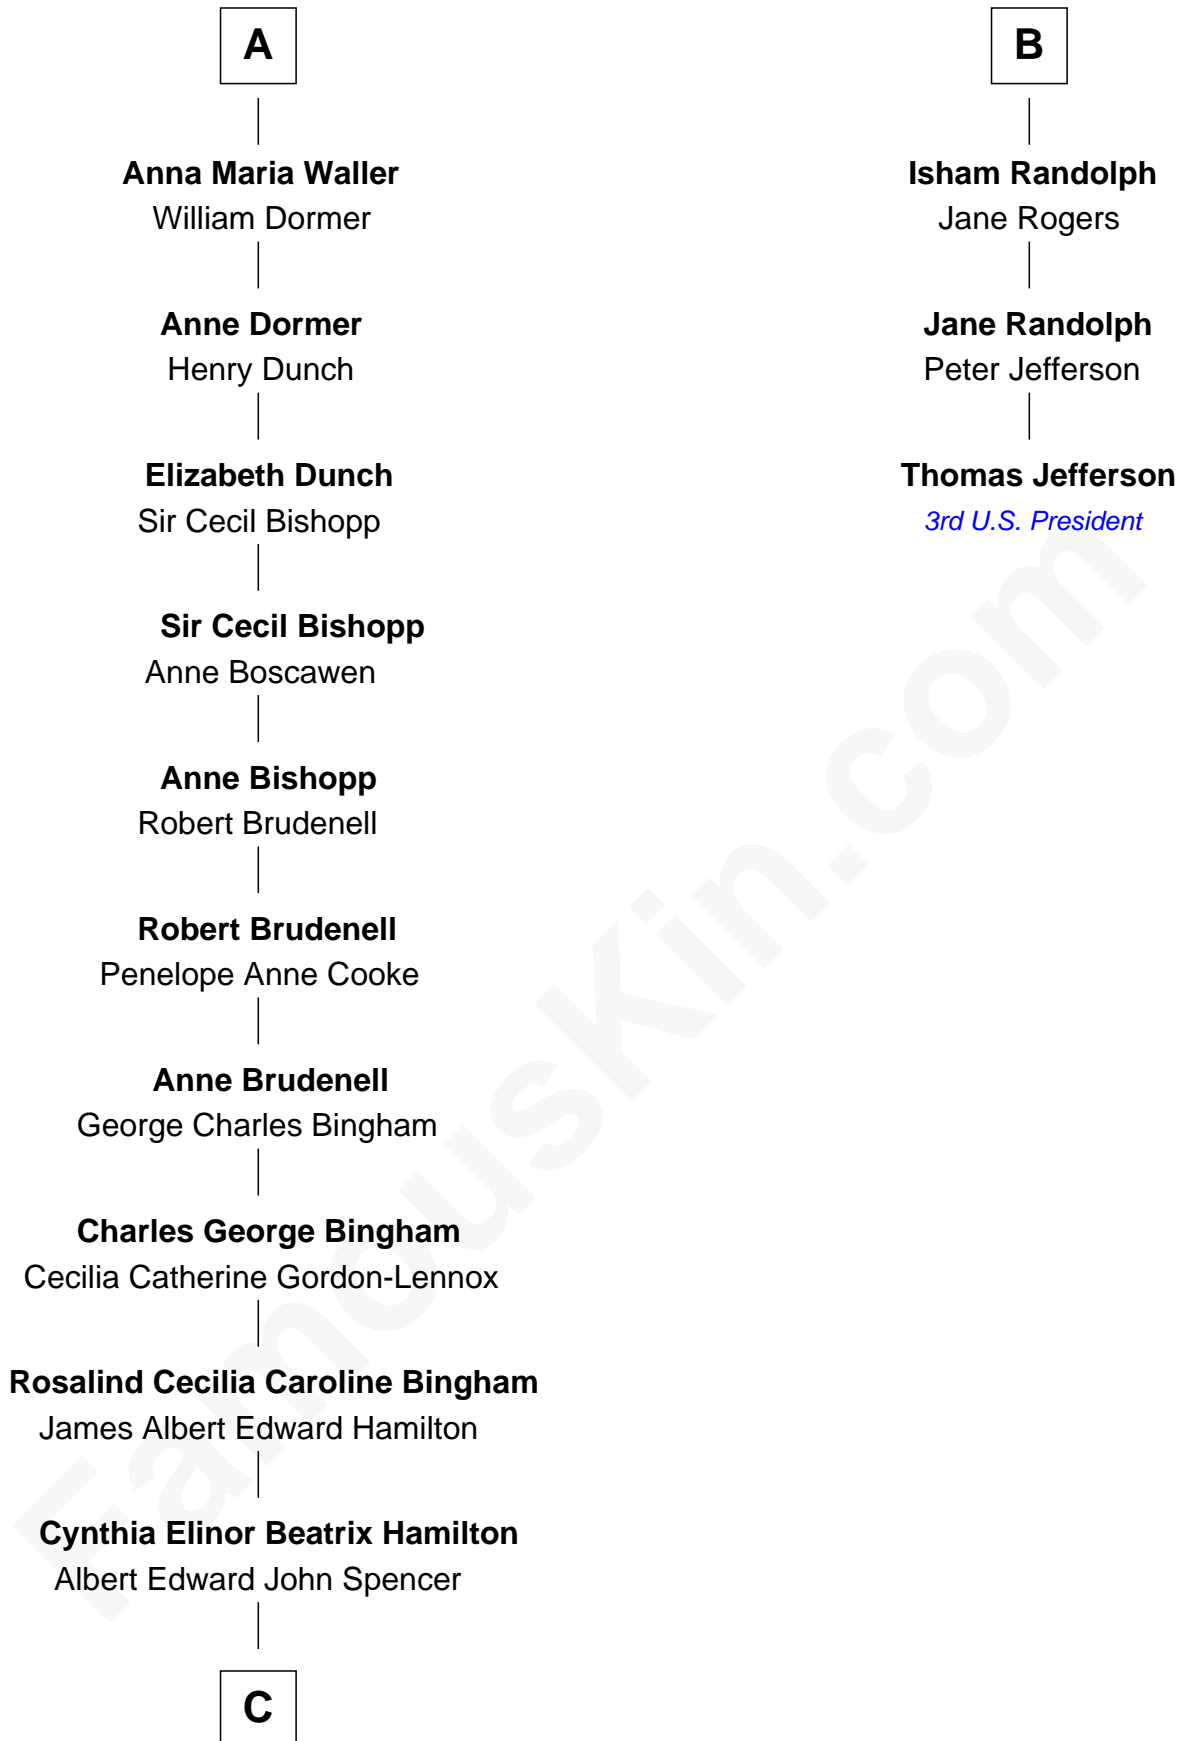

# FamousKin.com Relationship Chart of

**Prince Harry**  
*Duke of Sussex*

9th cousin 10 times removed of

**Thomas Jefferson**

*3rd U.S. President and Signer of the Declaration of Independence*

**Richard Vere**  
Isabel Green

**Edmund Waller**  
Anne Banks

**A**

**Elena Vere**  
Thomas Isham

**Euseby Isham**  
Anne Pulton

**Gregory Isham**  
Elizabeth Dale

**Sir Euseby Isham**  
Anne Borlase

**William Isham**  
Mary Brett

**Henry Isham**  
Katherine Banks

**Mary Isham**  
Col. William Randolph

**B**

**C**

**Edward John Spencer**  
Frances Ruth Burke Roche

**Princess Diana Frances Spencer**  
Charles III, King of the United Kingdom

**Prince Harry**  
*Duke of Sussex*