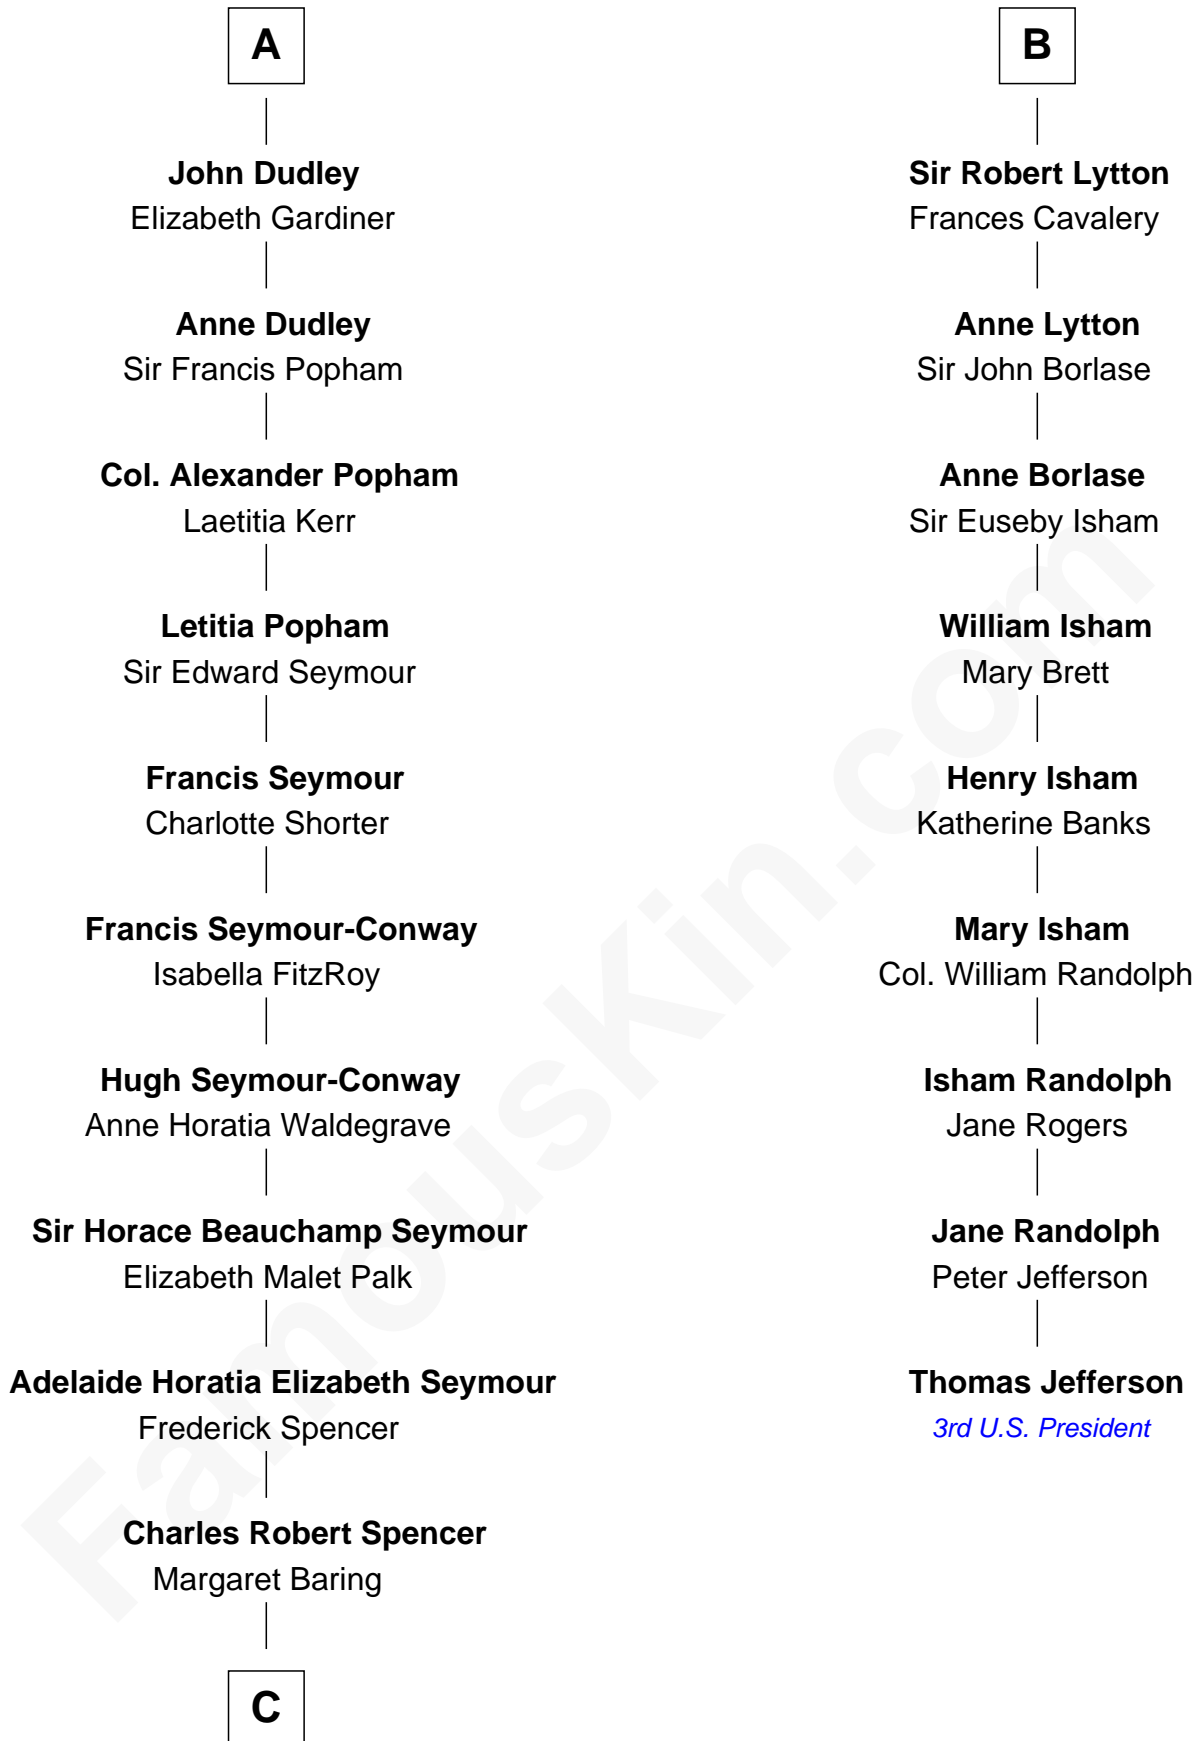

**FamousKin.com**  
**Relationship Chart of**  
**Prince Harry**  
*Duke of Sussex*

15th cousin 5 times removed of

**Thomas Jefferson**

*3rd U.S. President and Signer of the Declaration of Independence*

**Sir Philip le Despencer**  
 Margaret de Goushill

**Sir Philip le Despencer**  
 Elizabeth de Tibetot

**Sir John Sutton**  
 Constance Blount

**Margery Despencer**  
 Sir Roger Wentworth

**Sir John Sutton**  
 Elizabeth Berkeley

**Margaret Wentworth**  
 Sir William Hopton

**Sir Edmund Sutton**  
 Matilda Clifford

**Margaret Hopton**  
 Sir Philip Booth

**Thomas Dudley**  
 Grace Threlkeld

**Audrey Booth**  
 Sir William de Lytton

**A**

**B**

**C**

**Albert Edward John Spencer**

Cynthia Elinor Beatrix Hamilton

**Edward John Spencer**

Frances Ruth Burke Roche

**Princess Diana Frances Spencer**

Charles III, King of the United Kingdom

**Prince Harry**

*Duke of Sussex*

FamousKin.com