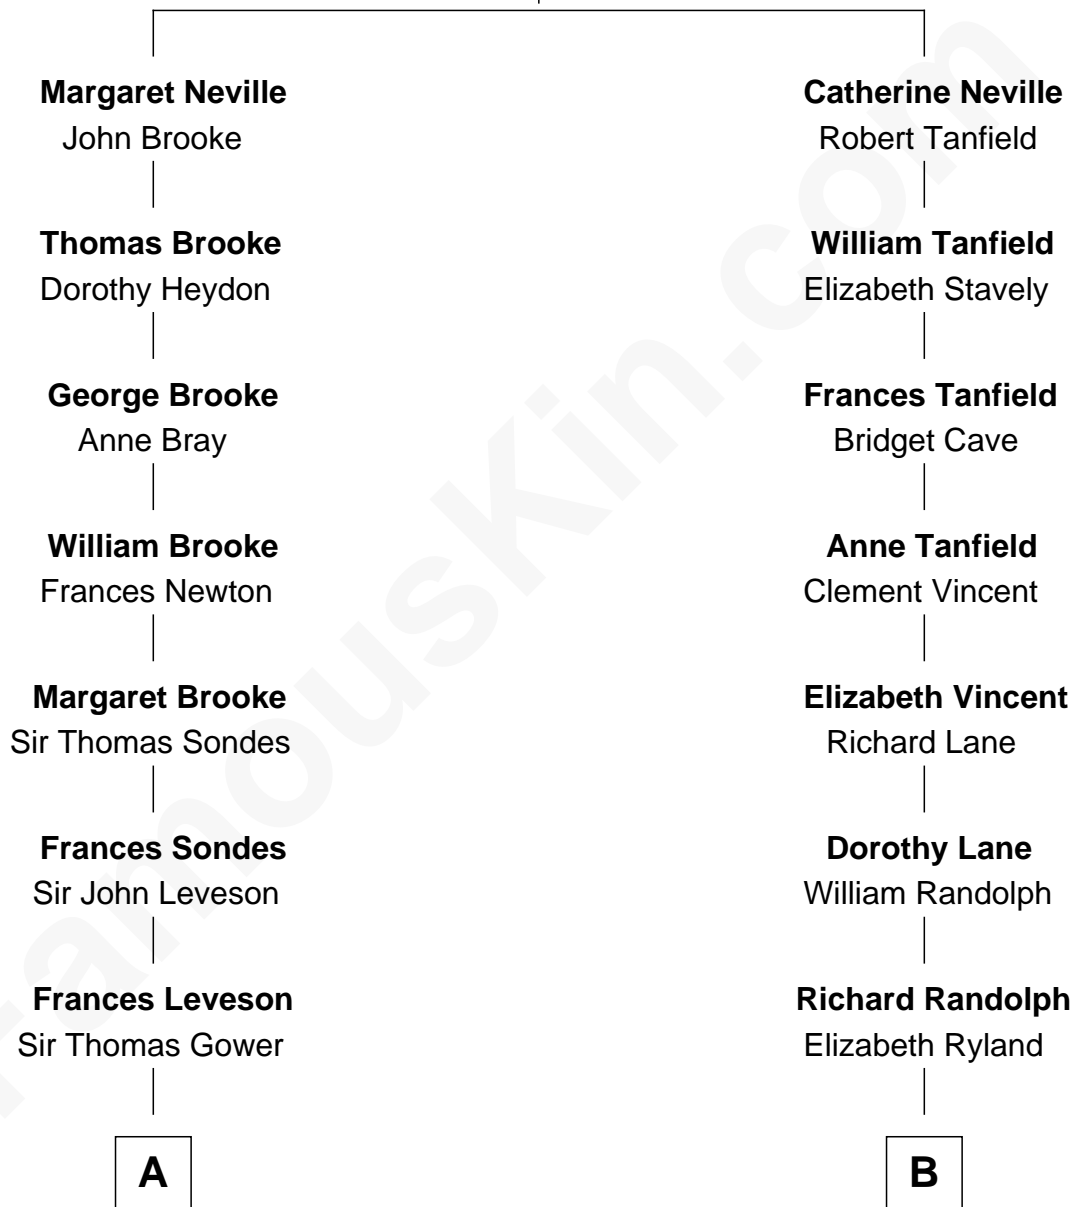

FamousKin.com Relationship Chart of

Prince Harry
Duke of Sussex

10th cousin 9 times removed of

Thomas Jefferson

3rd U.S. President and Signer of the Declaration of Independence

Katherine Howard
Sir Edward Neville

C

Edward John Spencer
Frances Ruth Burke Roche

Princess Diana Frances Spencer
Charles III, King of the United Kingdom

Prince Harry
Duke of Sussex

FamousKin.com