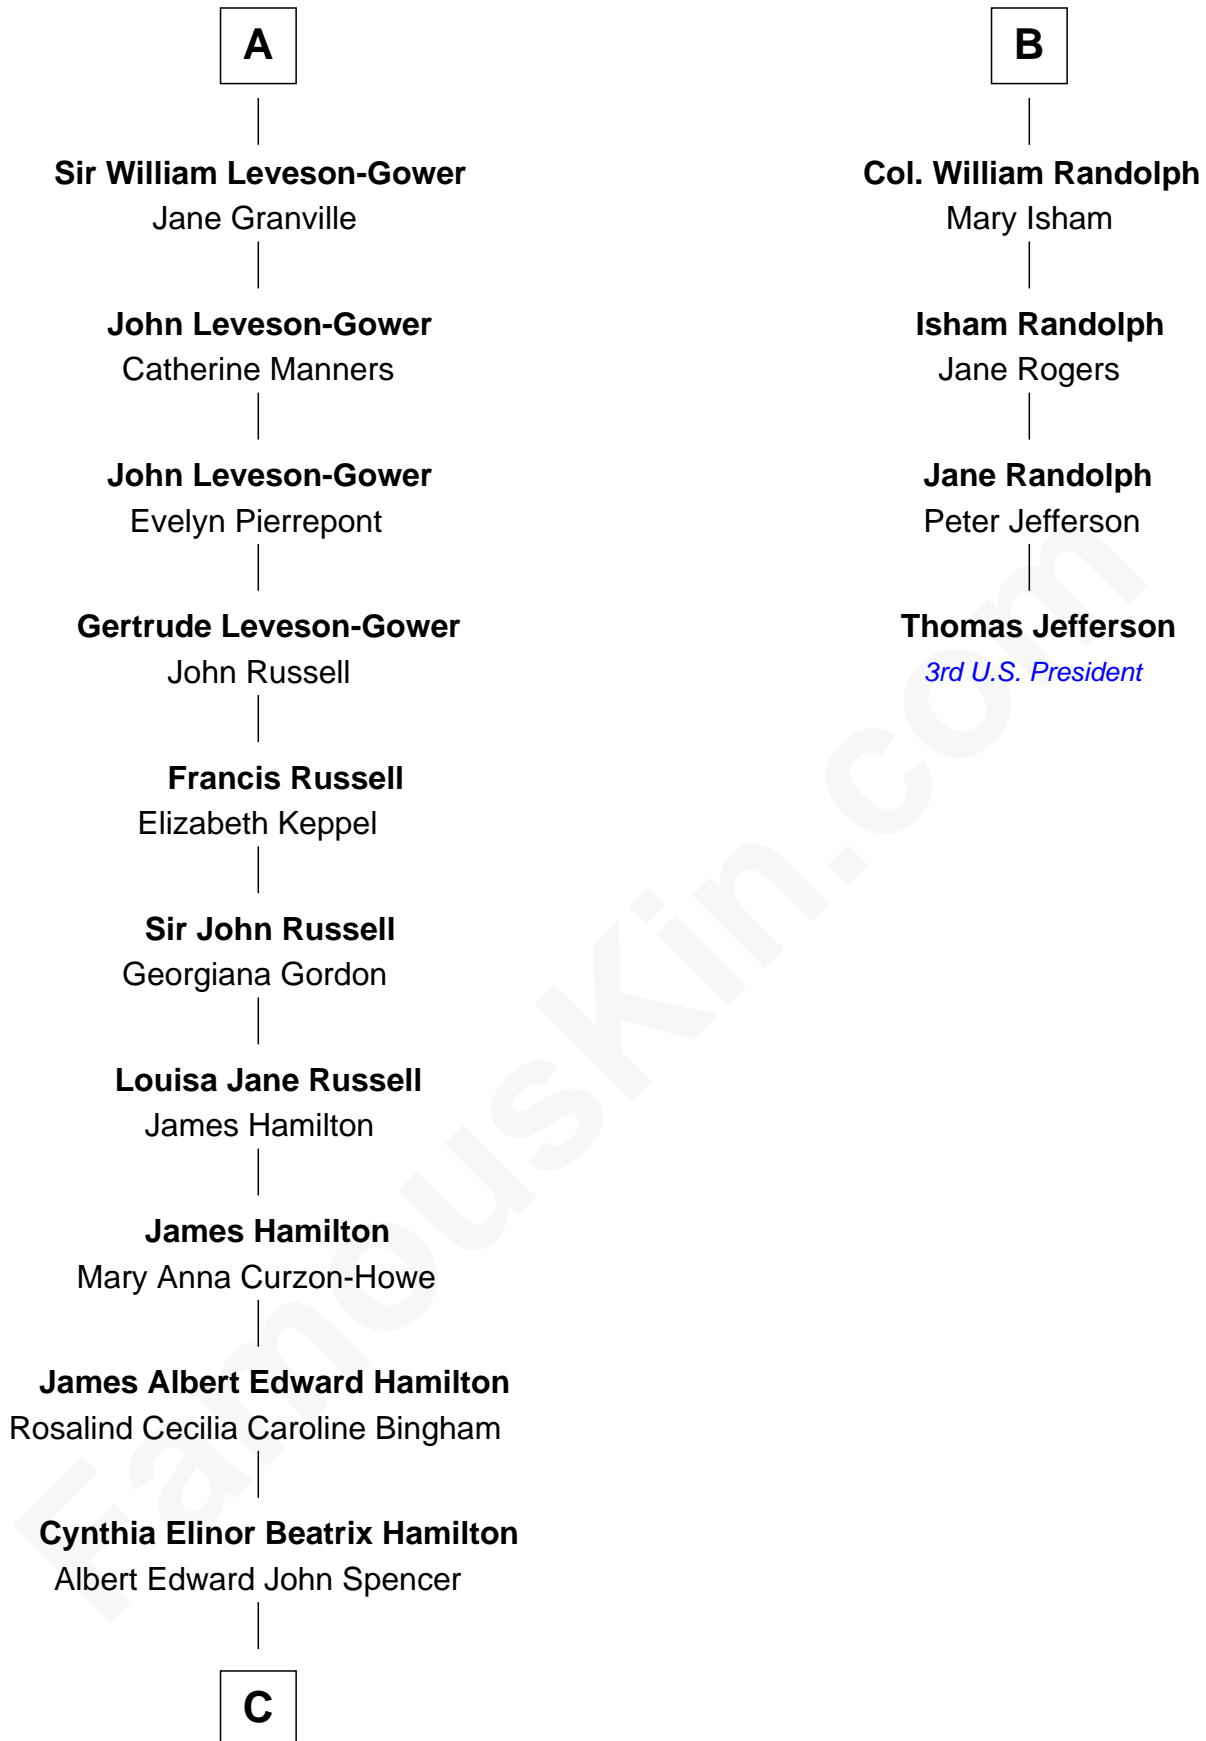

FamousKin.com Relationship Chart of

Prince Harry
Duke of Sussex

10th cousin 9 times removed of

Thomas Jefferson

3rd U.S. President and Signer of the Declaration of Independence

Katherine Howard
Sir Edward Neville