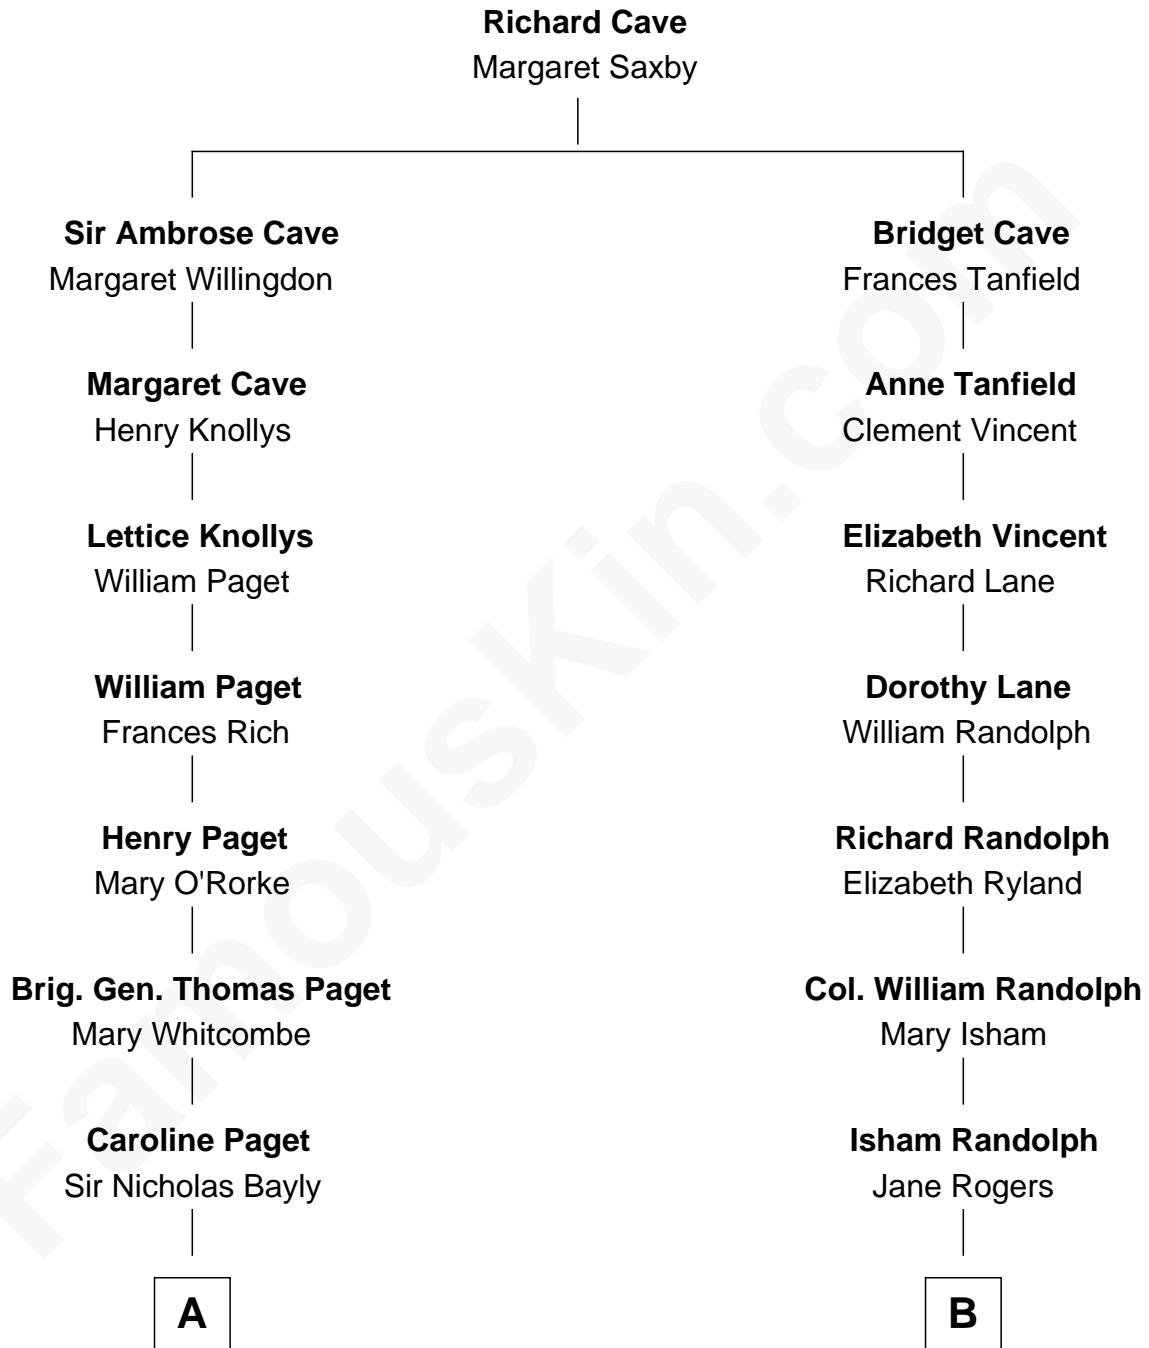

FamousKin.com Relationship Chart of

Prince Harry
Duke of Sussex

8th cousin 7 times removed of

Thomas Jefferson

3rd U.S. President and Signer of the Declaration of Independence

A

Henry Bayly alias Paget

Jane Champagné

Henry William Paget

Lady Caroline Elizabeth Villiers

Lady Caroline Paget

Charles Gordon-Lennox

Cecilia Catherine Gordon-Lennox

Charles George Bingham

Rosalind Cecilia Caroline Bingham

James Albert Edward Hamilton