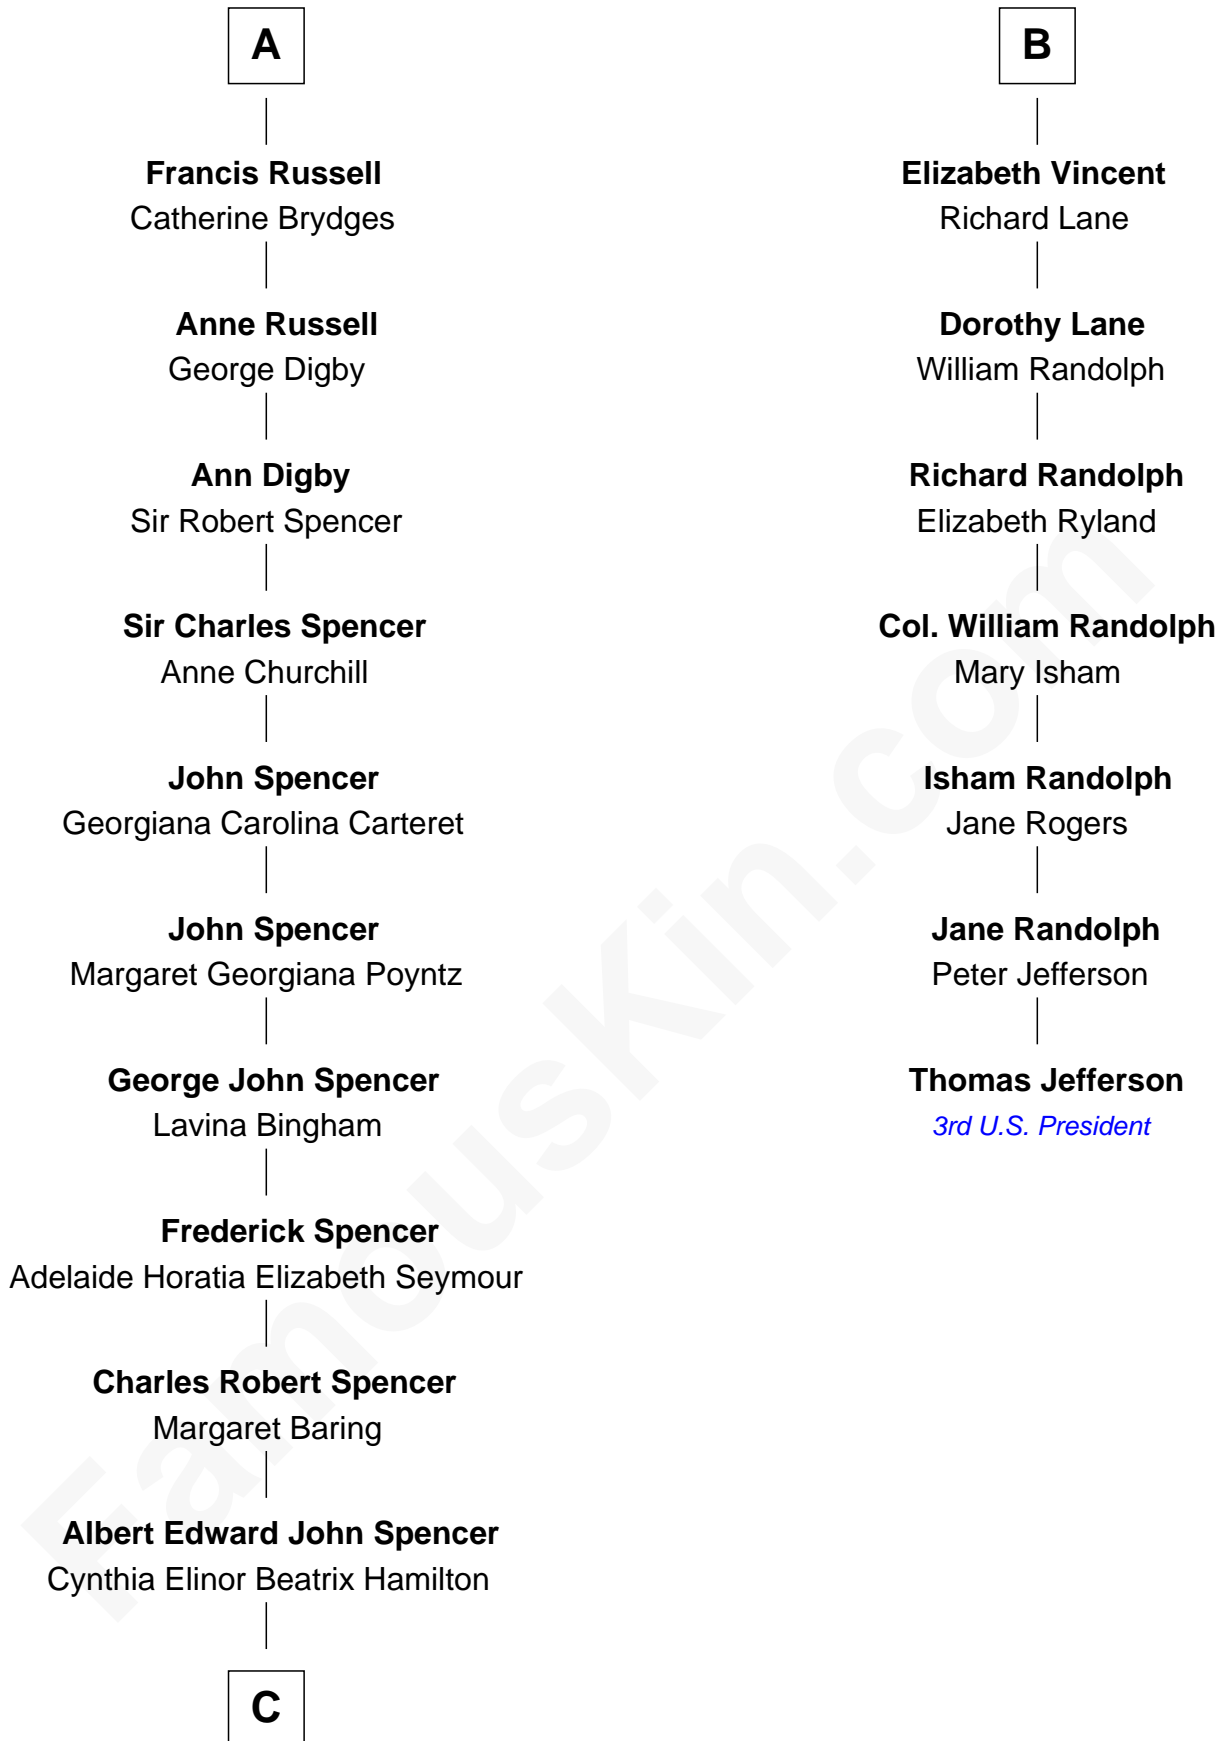

**FamousKin.com**  
**Relationship Chart of**  
**Prince Harry**  
*Duke of Sussex*

13th cousin 6 times removed of

**Thomas Jefferson**

*3rd U.S. President and Signer of the Declaration of Independence*

**Sir William Tending**

Katherine Mylde

**C**

**Edward John Spencer**  
Frances Ruth Burke Roche

**Princess Diana Frances Spencer**  
Charles III, King of the United Kingdom

**Prince Harry**  
*Duke of Sussex*

FamousKin.com