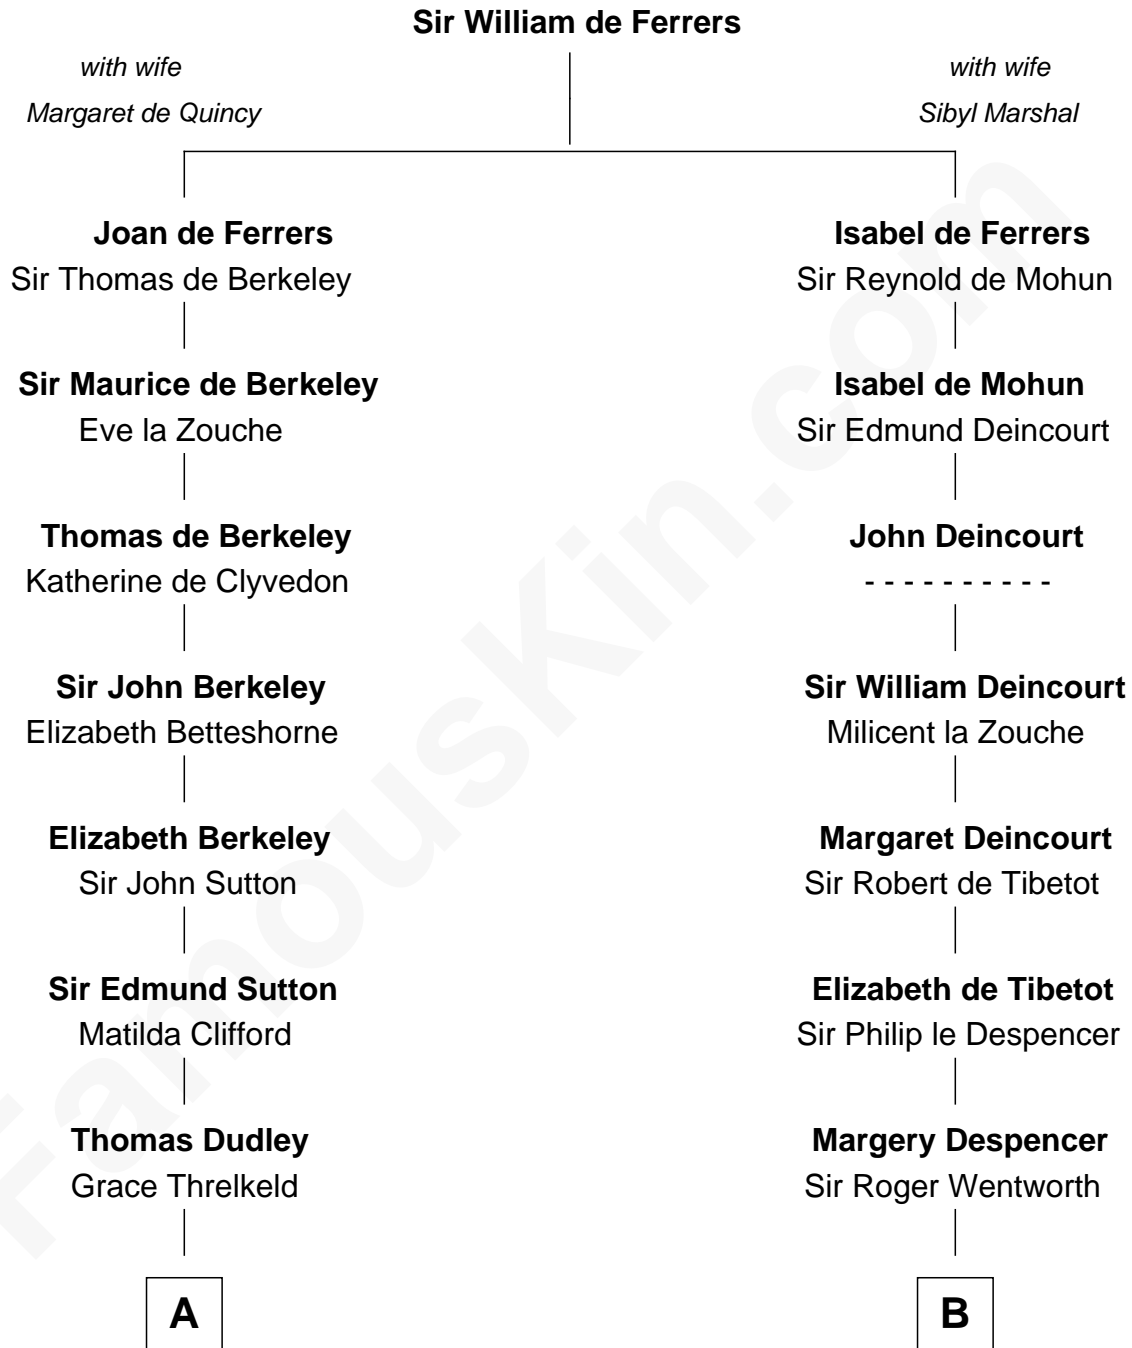

## Relationship Chart of

### Prince Harry

*Duke of Sussex*

18th cousin 2 times removed of

### Thomas Jefferson

*3rd U.S. President and Signer of the Declaration of Independence*

**C**

**Albert Edward John Spencer**  
Cynthia Elinor Beatrix Hamilton

**Edward John Spencer**  
Frances Ruth Burke Roche

**Princess Diana Frances Spencer**  
Charles III, King of the United Kingdom

**Prince Harry**  
*Duke of Sussex*

**D**

**Jane Randolph**  
Peter Jefferson

**Thomas Jefferson**  
*3rd U.S. President*

FamousKin.com