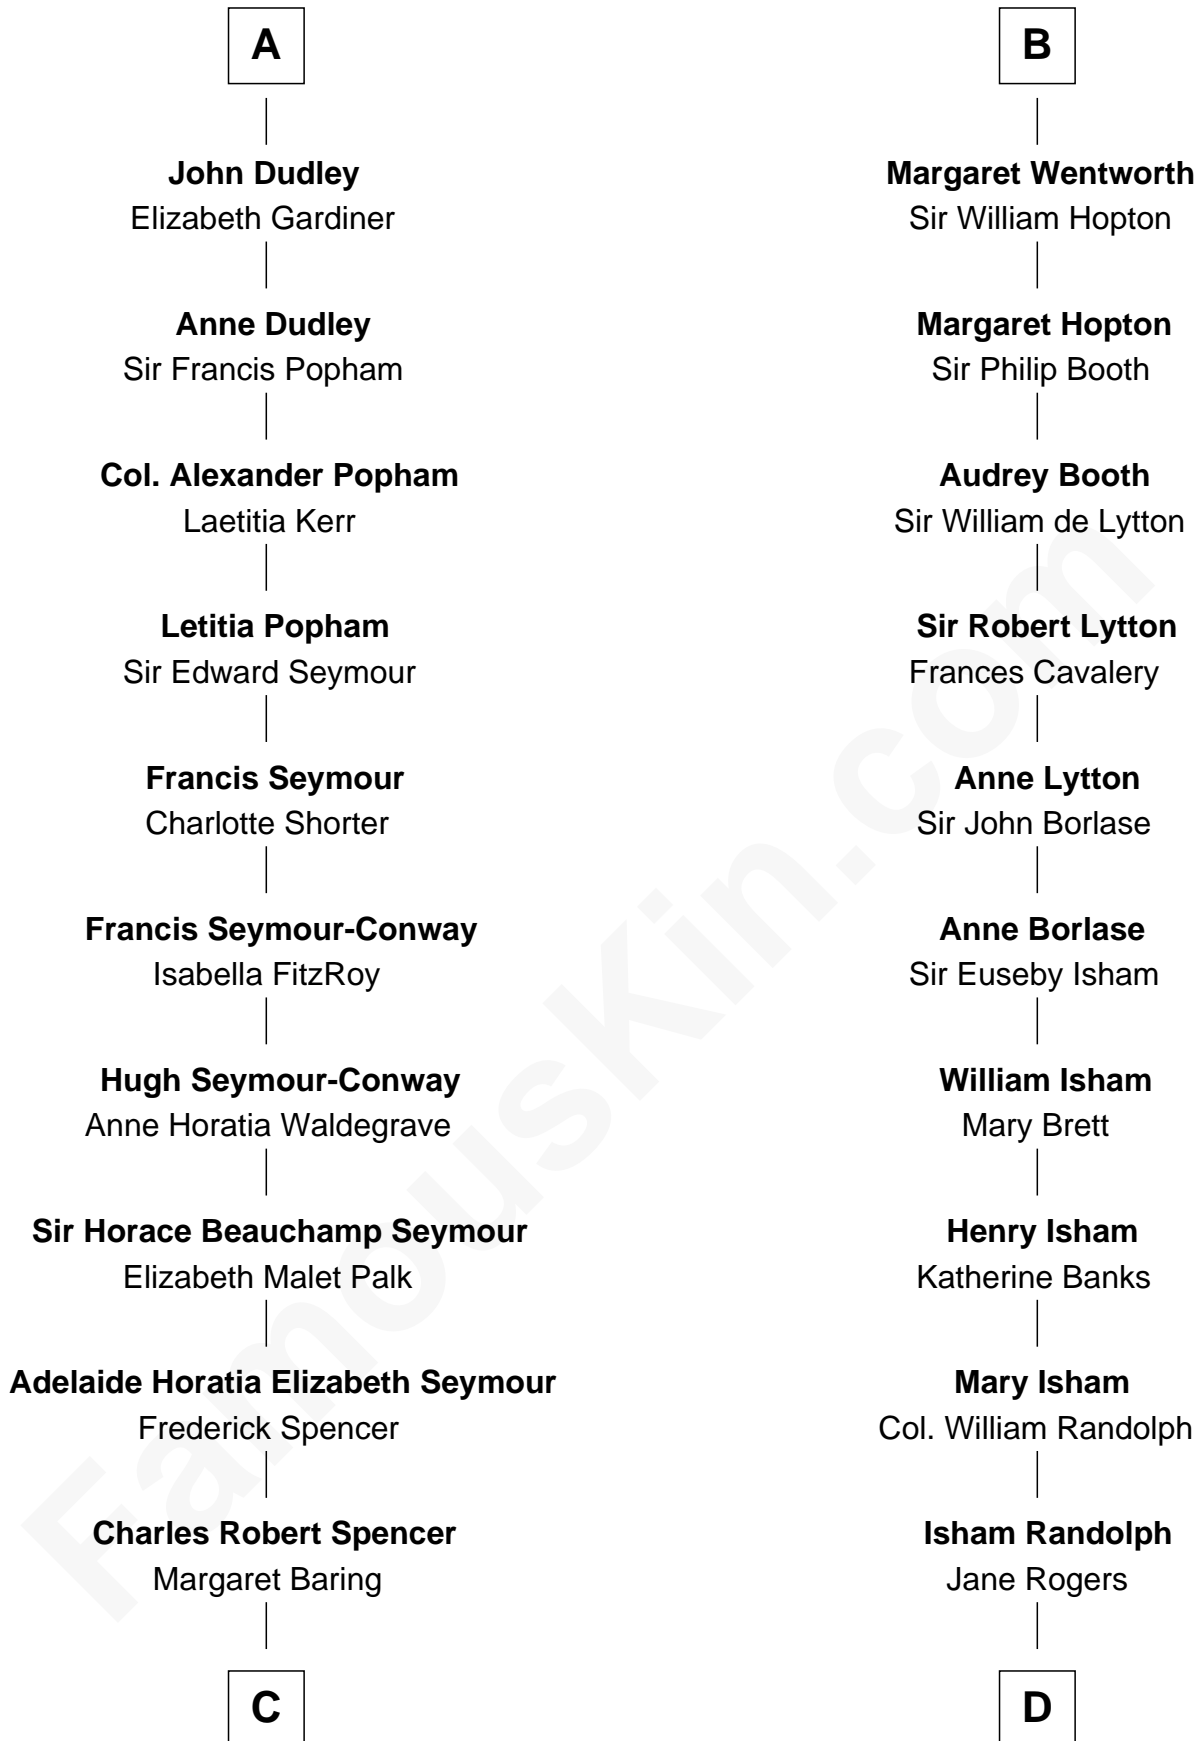

## Relationship Chart of

### Prince Harry

*Duke of Sussex*

18th cousin 2 times removed of

### Thomas Jefferson

*3rd U.S. President and Signer of the Declaration of Independence*

**C**

**Albert Edward John Spencer**  
Cynthia Elinor Beatrix Hamilton

**Edward John Spencer**  
Frances Ruth Burke Roche

**Princess Diana Frances Spencer**  
Charles III, King of the United Kingdom

**Prince Harry**  
*Duke of Sussex*

**D**

**Jane Randolph**  
Peter Jefferson

**Thomas Jefferson**  
*3rd U.S. President*

FamousKin.com