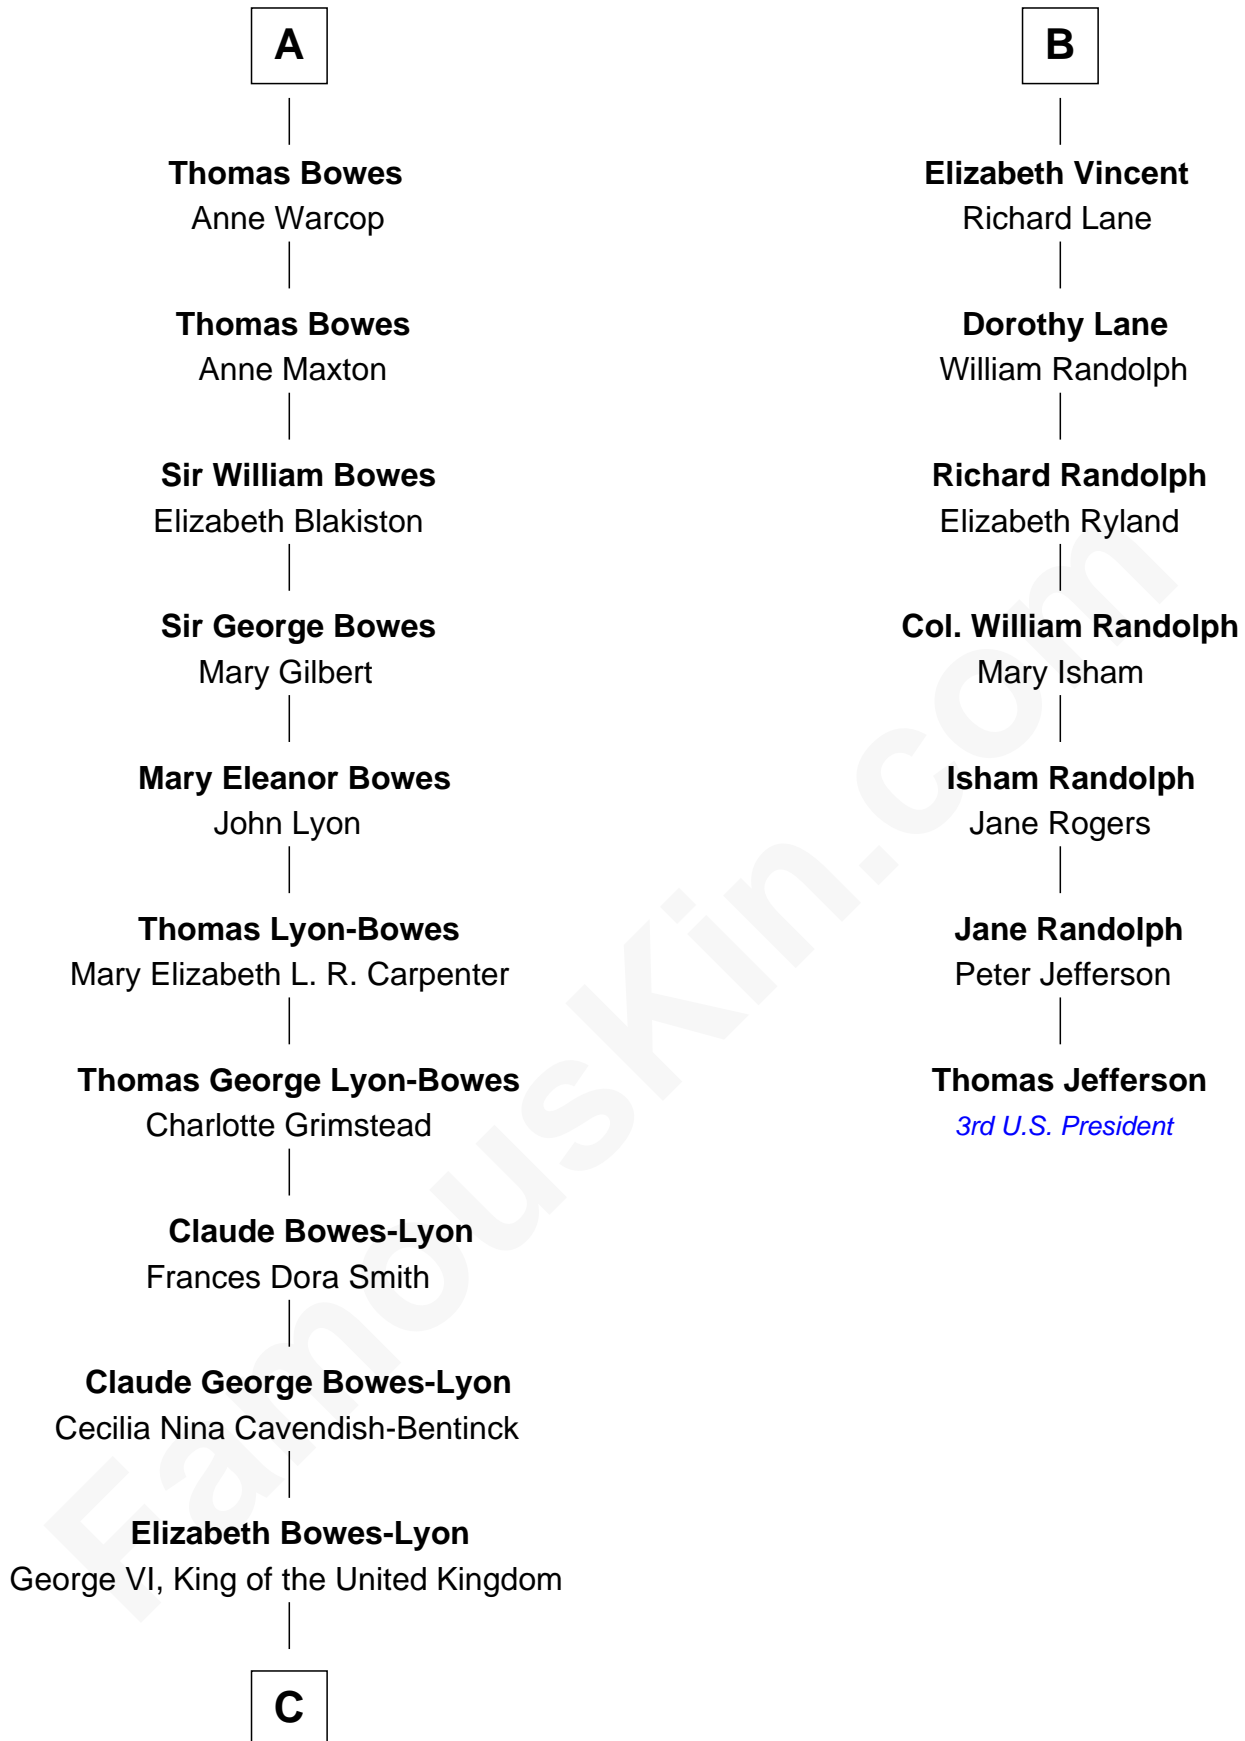

FamousKin.com

Relationship Chart of

Prince Harry

Duke of Sussex

13th cousin 6 times removed of

Thomas Jefferson

3rd U.S. President and Signer of the Declaration of Independence

Sir Richard Fitzalan

Elizabeth de Bohun

C

Elizabeth II, Queen of the United Kingdom

Prince Philip of Edinburgh

Charles III, King of the United Kingdom

Princess Diana Frances Spencer

Prince Harry

Duke of Sussex