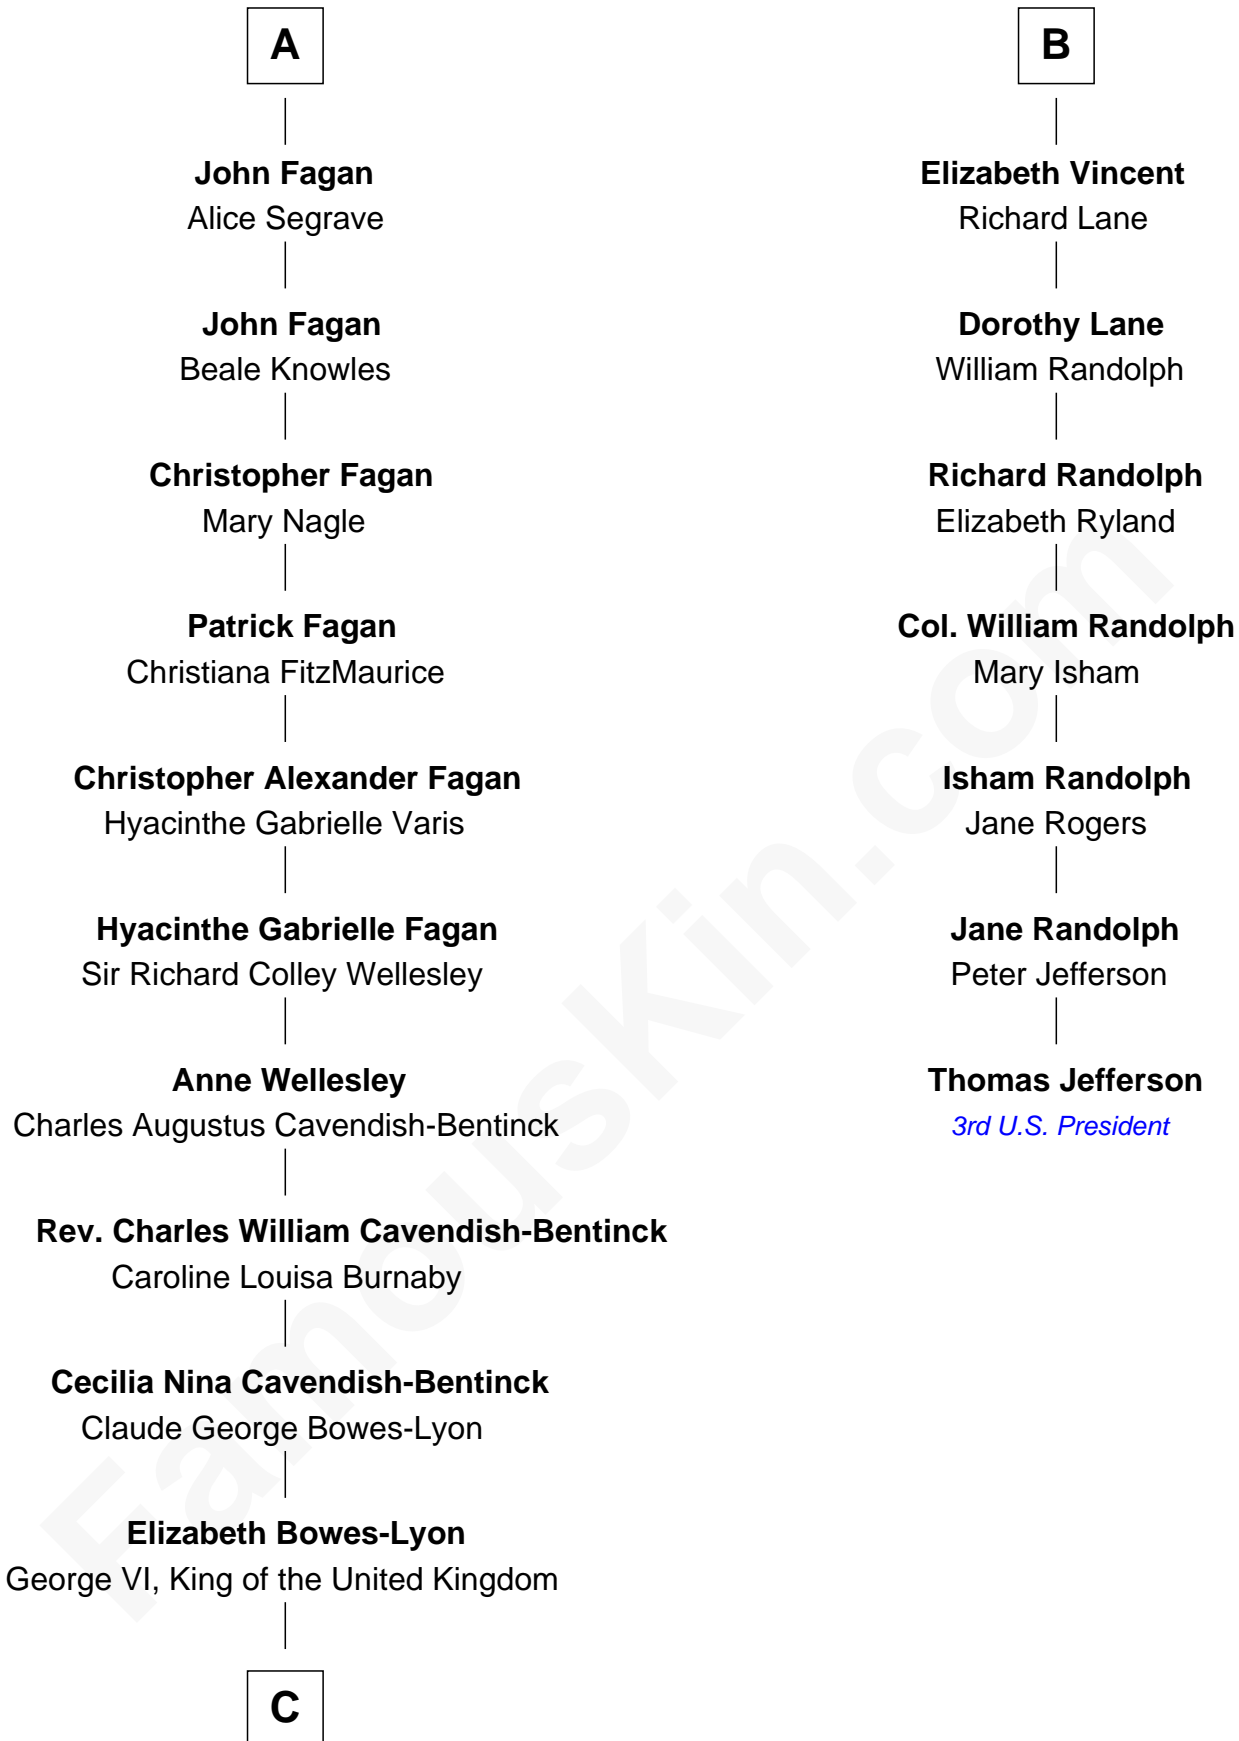

# FamousKin.com Relationship Chart of

**Prince Harry**

*Duke of Sussex*

13th cousin 6 times removed of

**Thomas Jefferson**

*3rd U.S. President and Signer of the Declaration of Independence*

**John de Mowbray**  
Elizabeth de Segrave

**John Nangle**

Eleanor Dowdall

**Amy Nangle**

Thomas Fagan

**Richard Fagan**

Cecily Holmes

**A**

**Sir Thomas Mowbray**

Elizabeth Fitzalan

**Margaret Mowbray**

Sir Robert Howard

**Katherine Howard**

Sir Edward Neville

**Catherine Neville**

Robert Tanfield

**William Tanfield**

Elizabeth Stavely

**Frances Tanfield**

Bridget Cave

**Anne Tanfield**

Clement Vincent

**B**

**C**

**Elizabeth II, Queen of the United Kingdom**