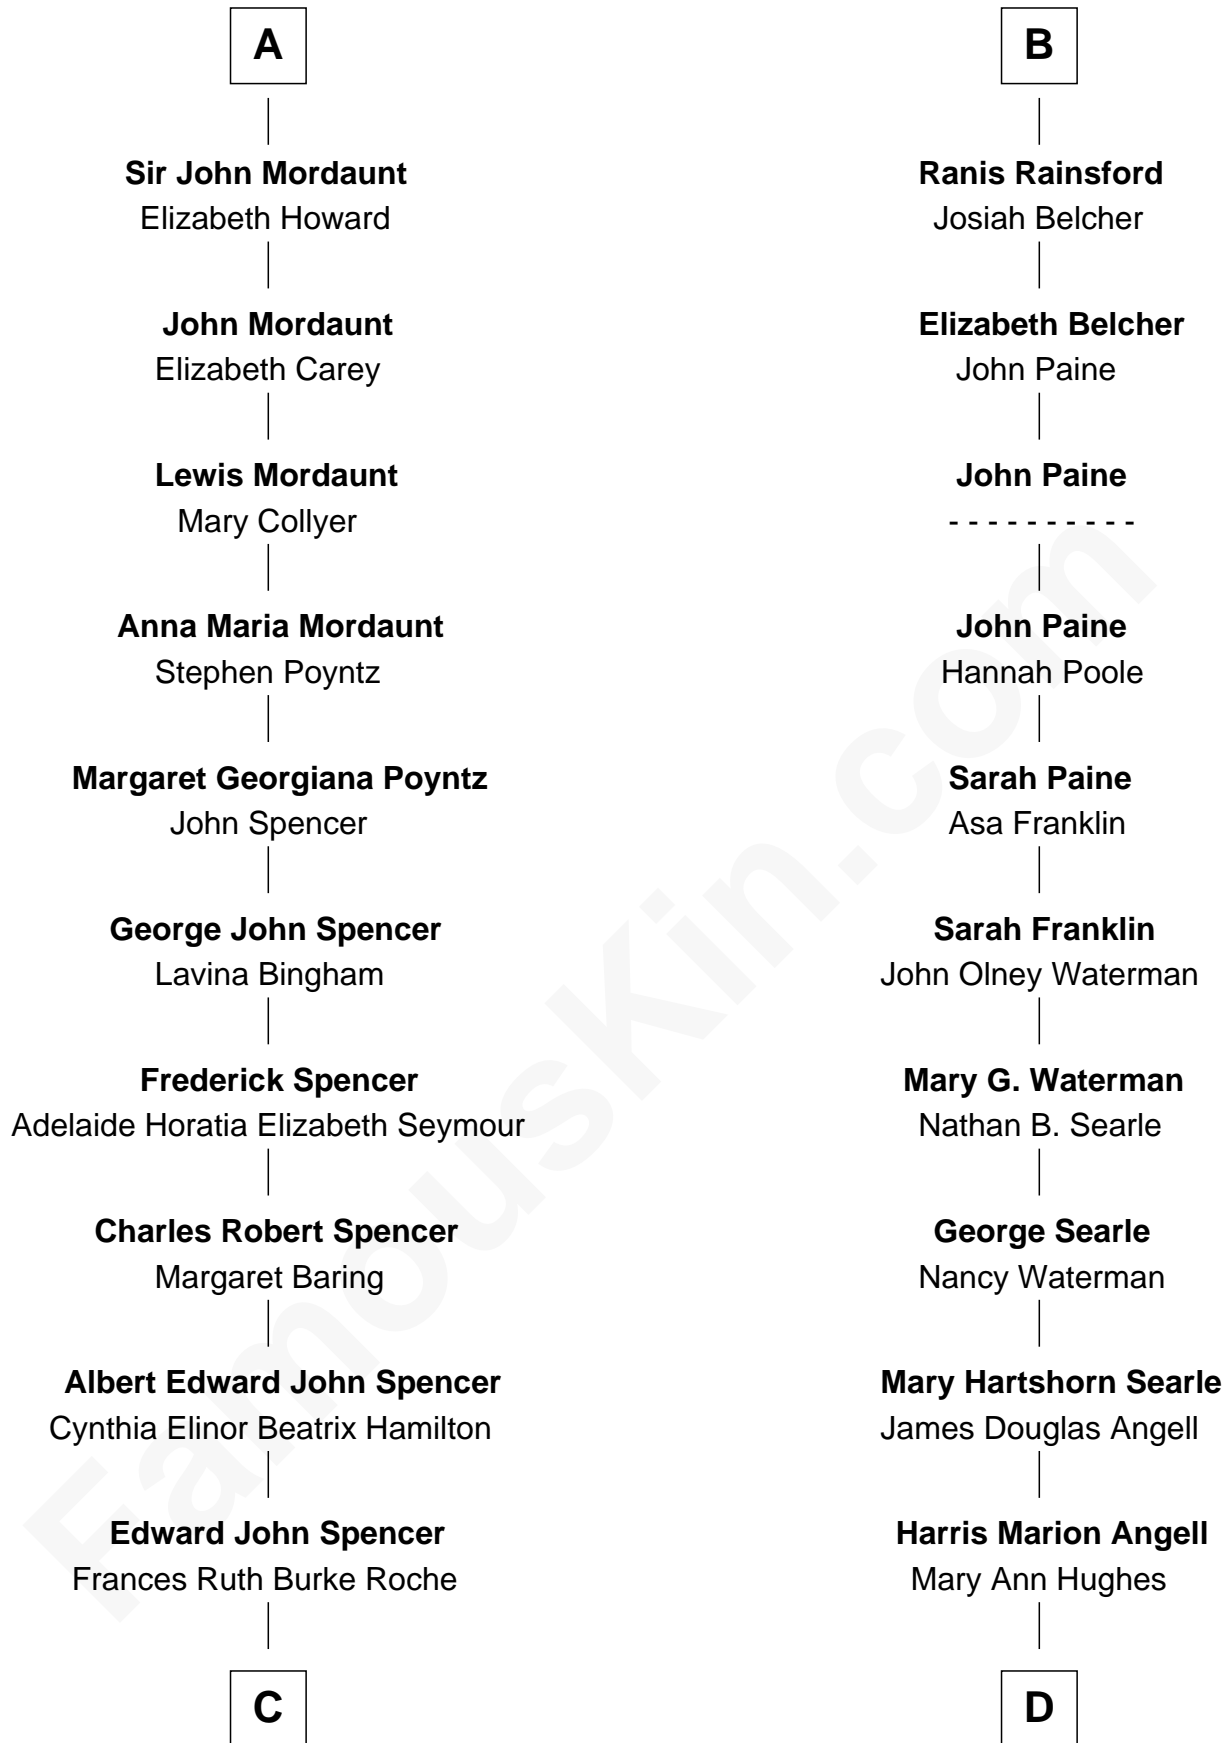

FamousKin.com Relationship Chart of

Prince Harry
Duke of Sussex

18th cousin of

David Angell
TV Producer - 9/11 Victim

Sir Robert Hungerford
Margaret Botreaux

Sir Robert Hungerford
Eleanor Moleyns

Sir Thomas Hungerford
Anne Percy

Mary Hungerford
Sir Edward Hastings

Sir George Hastings
Anne Stafford

Sir Francis Hastings
Katherine Pole

Frances Hastings
Sir Henry Compton

Margaret Compton
Henry Mordaunt

A

Eleanor Hungerford
Sir John White

Robert White
Margaret Gainsford

Margaret White
John Kirton

Stephen Kirton
Margaret Offley

Thomas Kirton
Mary Sadler

Mary Kirton
Robert Rainsford

Edward Rainsford
Elizabeth - - - - -

B

C