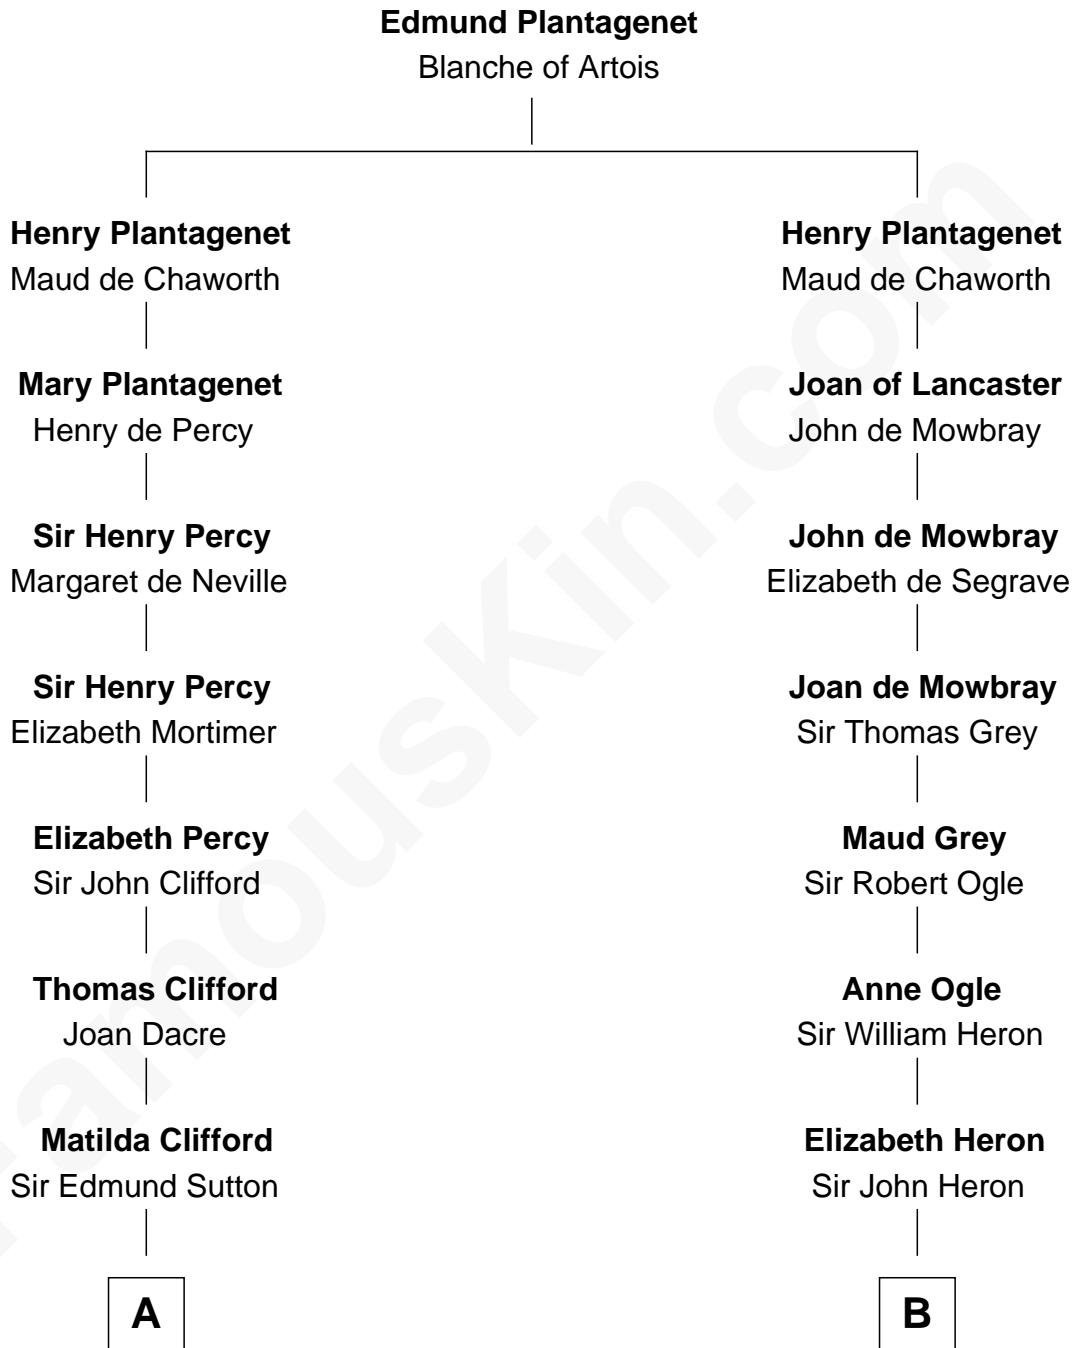

FamousKin.com
Relationship Chart of
Prince Harry
Duke of Sussex

19th cousin 2 times removed of
William Rufus Day
36th U.S. Secretary of State

C

Charles Robert Spencer

Margaret Baring

Albert Edward John Spencer

Cynthia Elinor Beatrix Hamilton

Edward John Spencer

Frances Ruth Burke Roche

Princess Diana Frances Spencer

Charles III, King of the United Kingdom

Prince Harry

Duke of Sussex

D