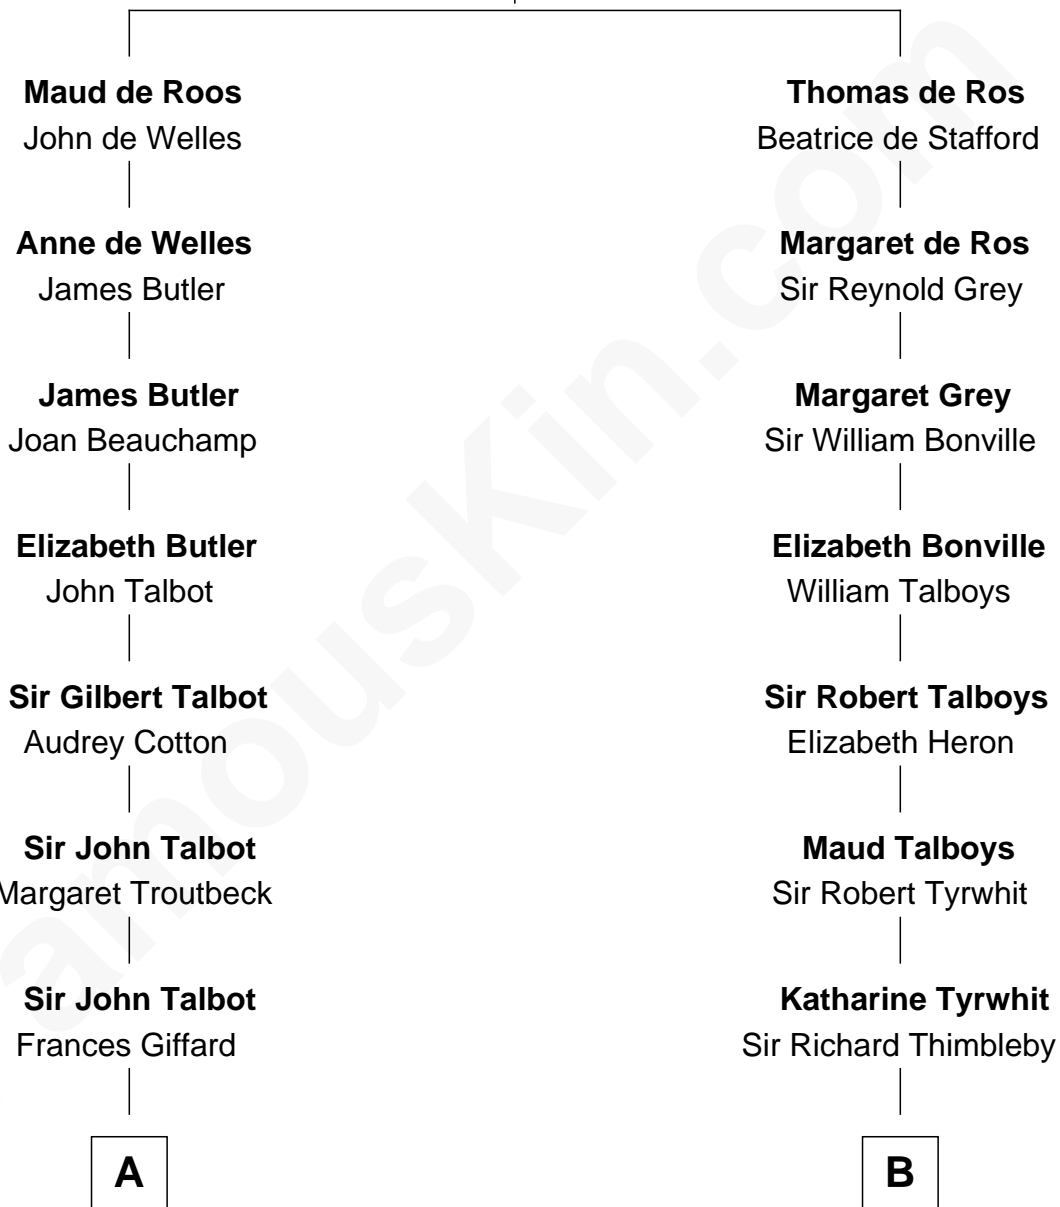

FamousKin.com Relationship Chart of

Prince Harry
Duke of Sussex

16th cousin 4 times removed of

William Rufus Day
36th U.S. Secretary of State

Sir William de Ros
Margery de Badlesmere

C

Elizabeth Bowes-Lyon

George VI, King of the United Kingdom

Elizabeth II, Queen of the United Kingdom

Prince Philip of Edinburgh

Charles III, King of the United Kingdom

Princess Diana Frances Spencer

Prince Harry

Duke of Sussex

FamousKin.com