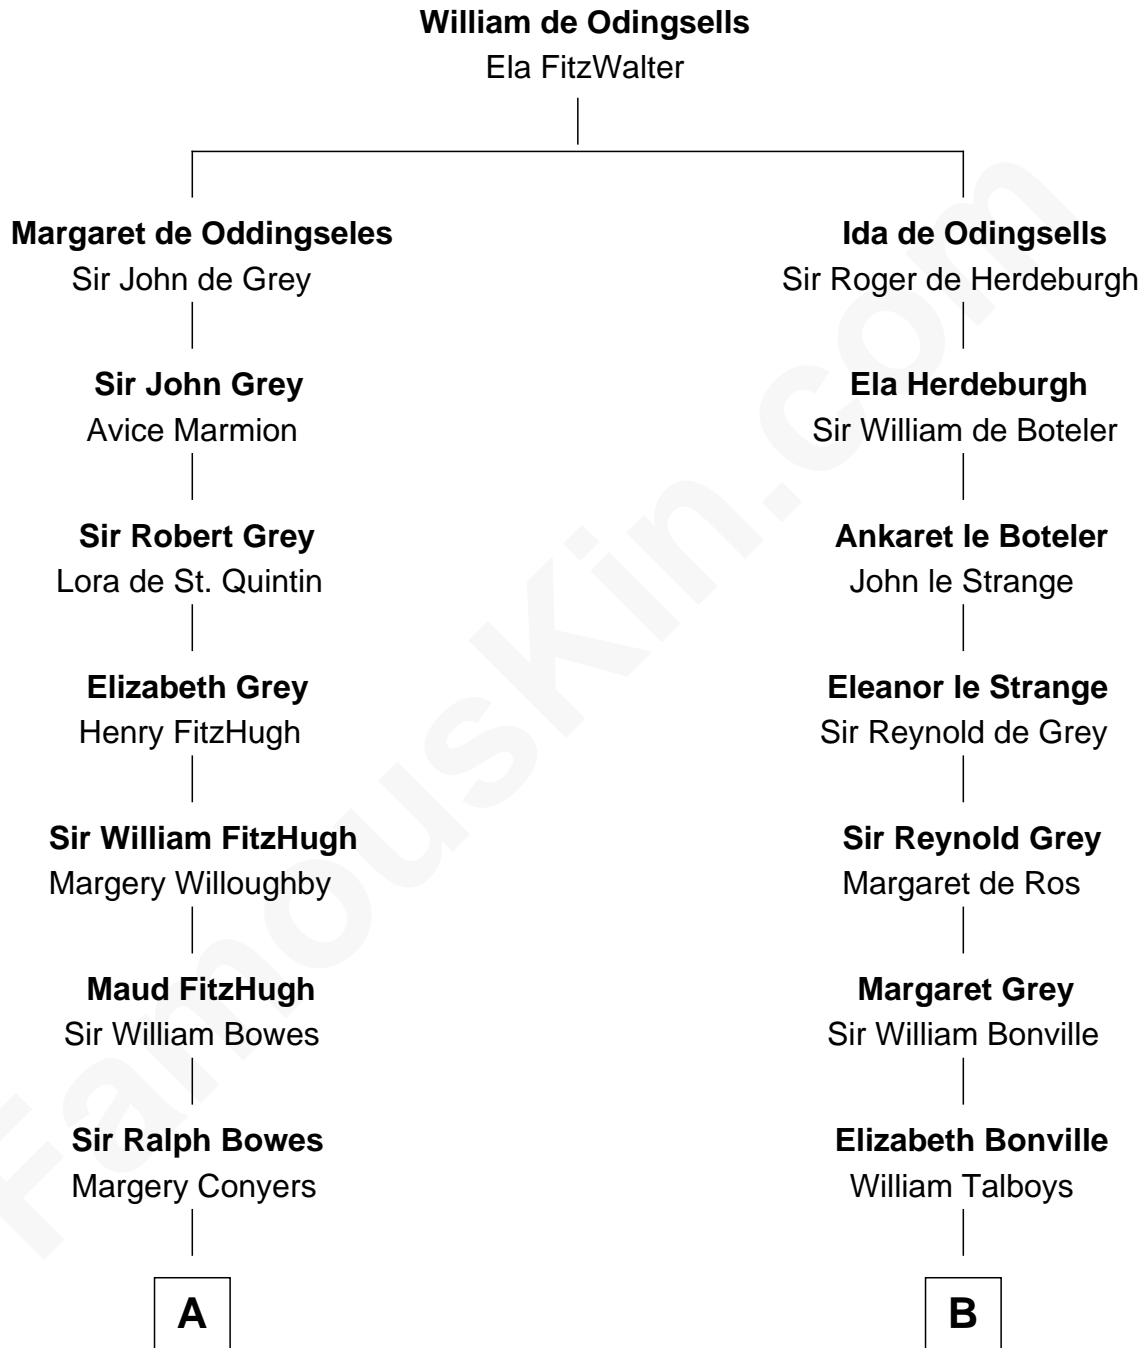

FamousKin.com Relationship Chart of

Prince Harry
Duke of Sussex

19th cousin 2 times removed of

William Rufus Day
36th U.S. Secretary of State

C

Claude George Bowes-Lyon
Cecilia Nina Cavendish-Bentinck

Elizabeth Bowes-Lyon
George VI, King of the United Kingdom

Elizabeth II, Queen of the United Kingdom
Prince Philip of Edinburgh

Charles III, King of the United Kingdom
Princess Diana Frances Spencer

Prince Harry
Duke of Sussex

D

Rufus Paine Spalding
Lucretia A. Swift

Emily Swift Spalding
Luther Day

William Rufus Day
36th U.S. Secretary of State

FamousKin.com