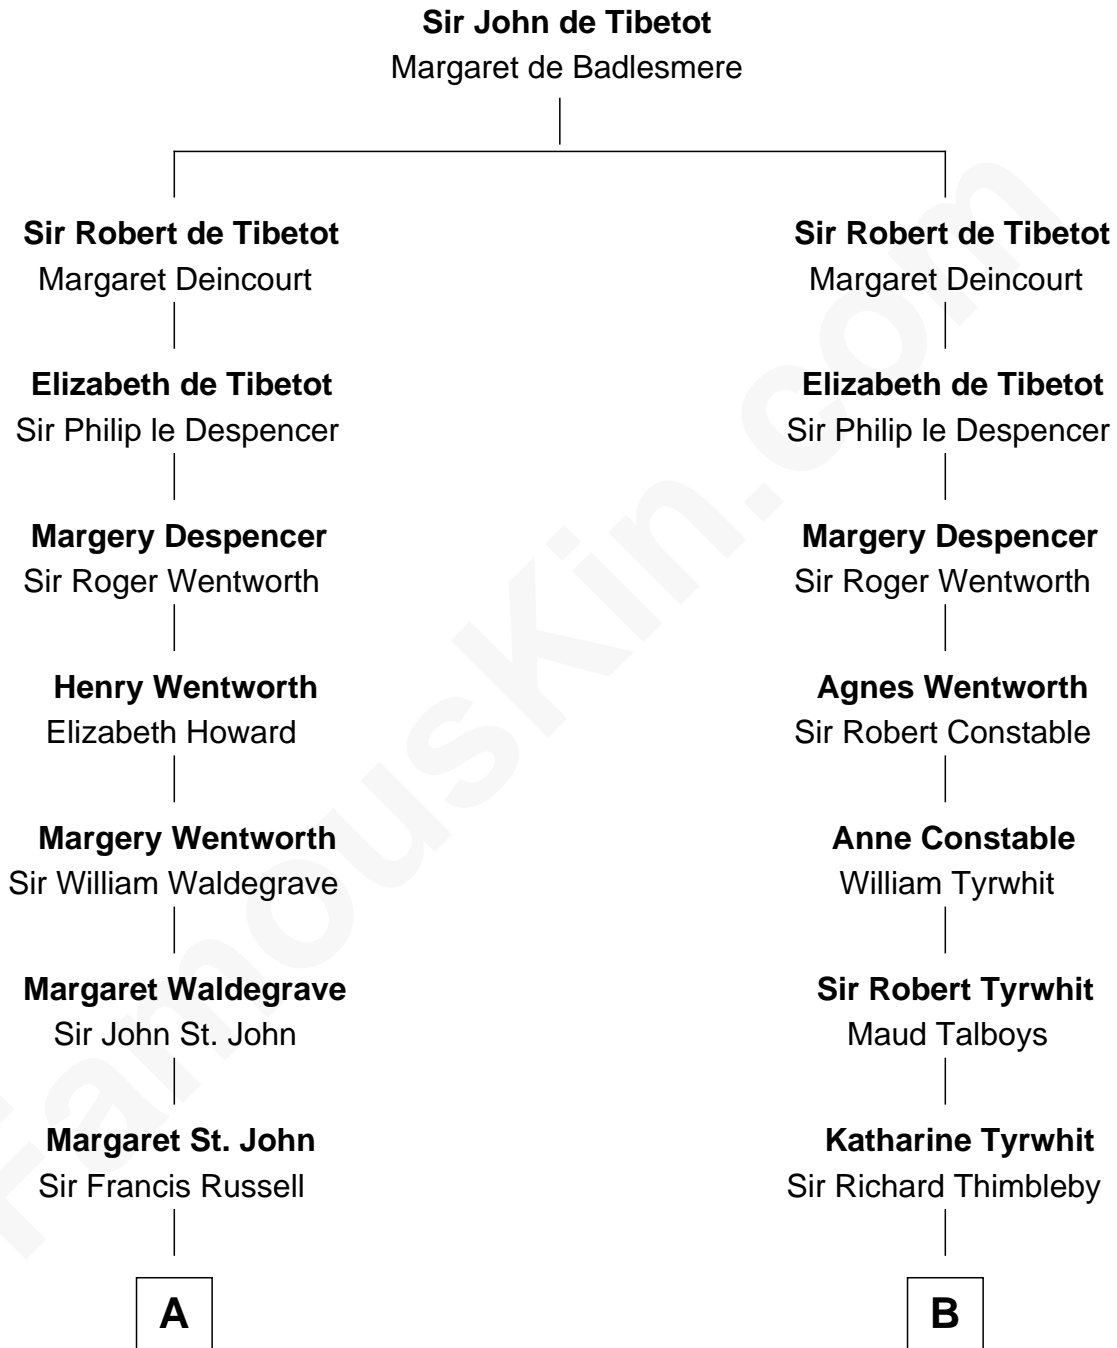

FamousKin.com
Relationship Chart of
Prince Harry
Duke of Sussex

16th cousin 4 times removed of
William Rufus Day
36th U.S. Secretary of State

A

William Russell
Elizabeth Long

Francis Russell
Catherine Brydges

Anne Russell
George Digby

Ann Digby
Sir Robert Spencer

Sir Charles Spencer
Anne Churchill

John Spencer
Georgiana Carolina Carteret

John Spencer
Margaret Georgiana Poyntz

George John Spencer
Lavina Bingham

Frederick Spencer
Adelaide Horatia Elizabeth Seymour