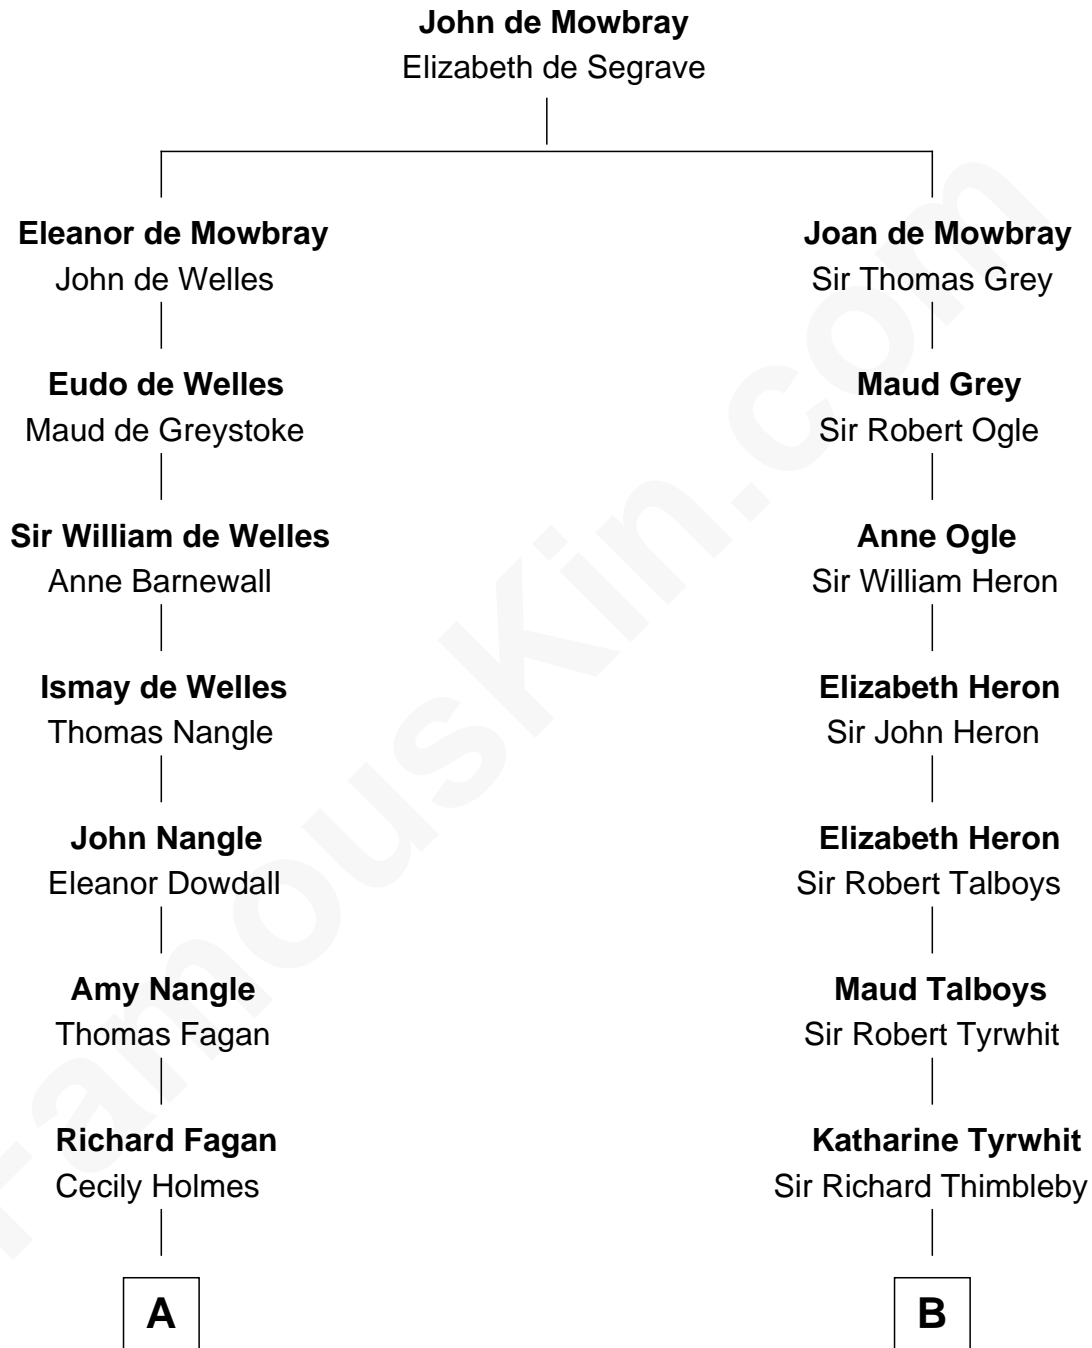

FamousKin.com Relationship Chart of

Prince Harry
Duke of Sussex

16th cousin 3 times removed of

William Rufus Day
36th U.S. Secretary of State

A

John Fagan
Alice Segrave

John Fagan
Beale Knowles

Christopher Fagan
Mary Nagle