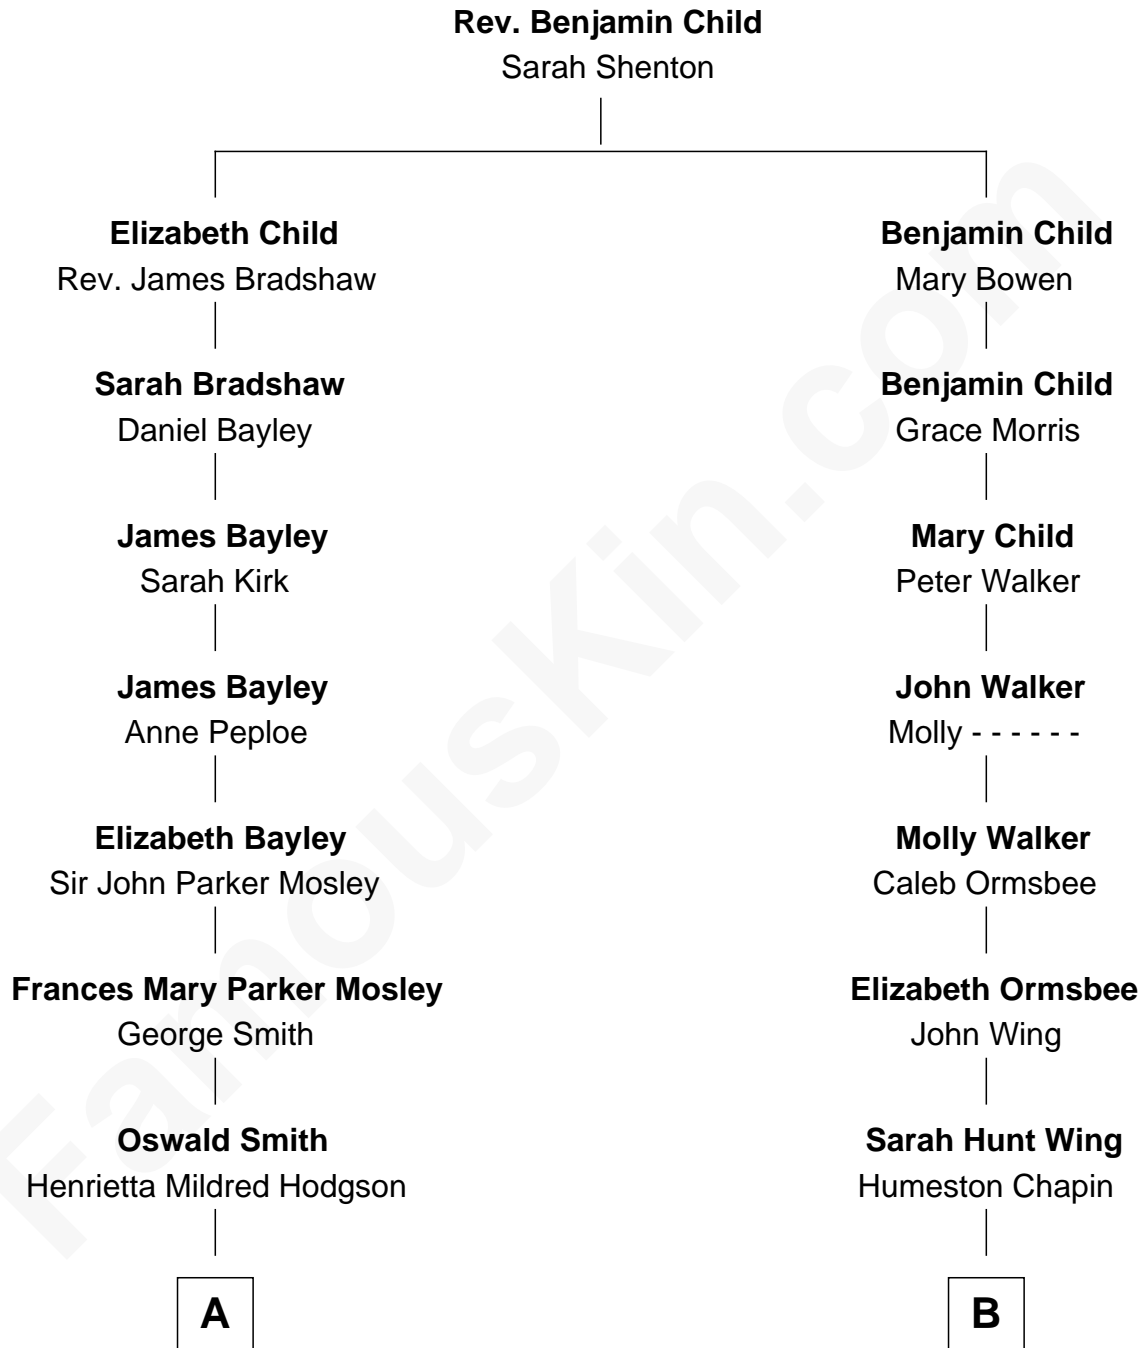

FamousKin.com Relationship Chart of

Prince Harry
Duke of Sussex

10th cousin 2 times removed of

Harry Chapin
Singer and Songwriter

A

Frances Dora Smith

Claude Bowes-Lyon

Claude George Bowes-Lyon

Cecilia Nina Cavendish-Bentinck

Elizabeth Bowes-Lyon

George VI, King of the United Kingdom

Elizabeth II, Queen of the United Kingdom

Prince Philip of Edinburgh

Charles III, King of the United Kingdom

Princess Diana Frances Spencer