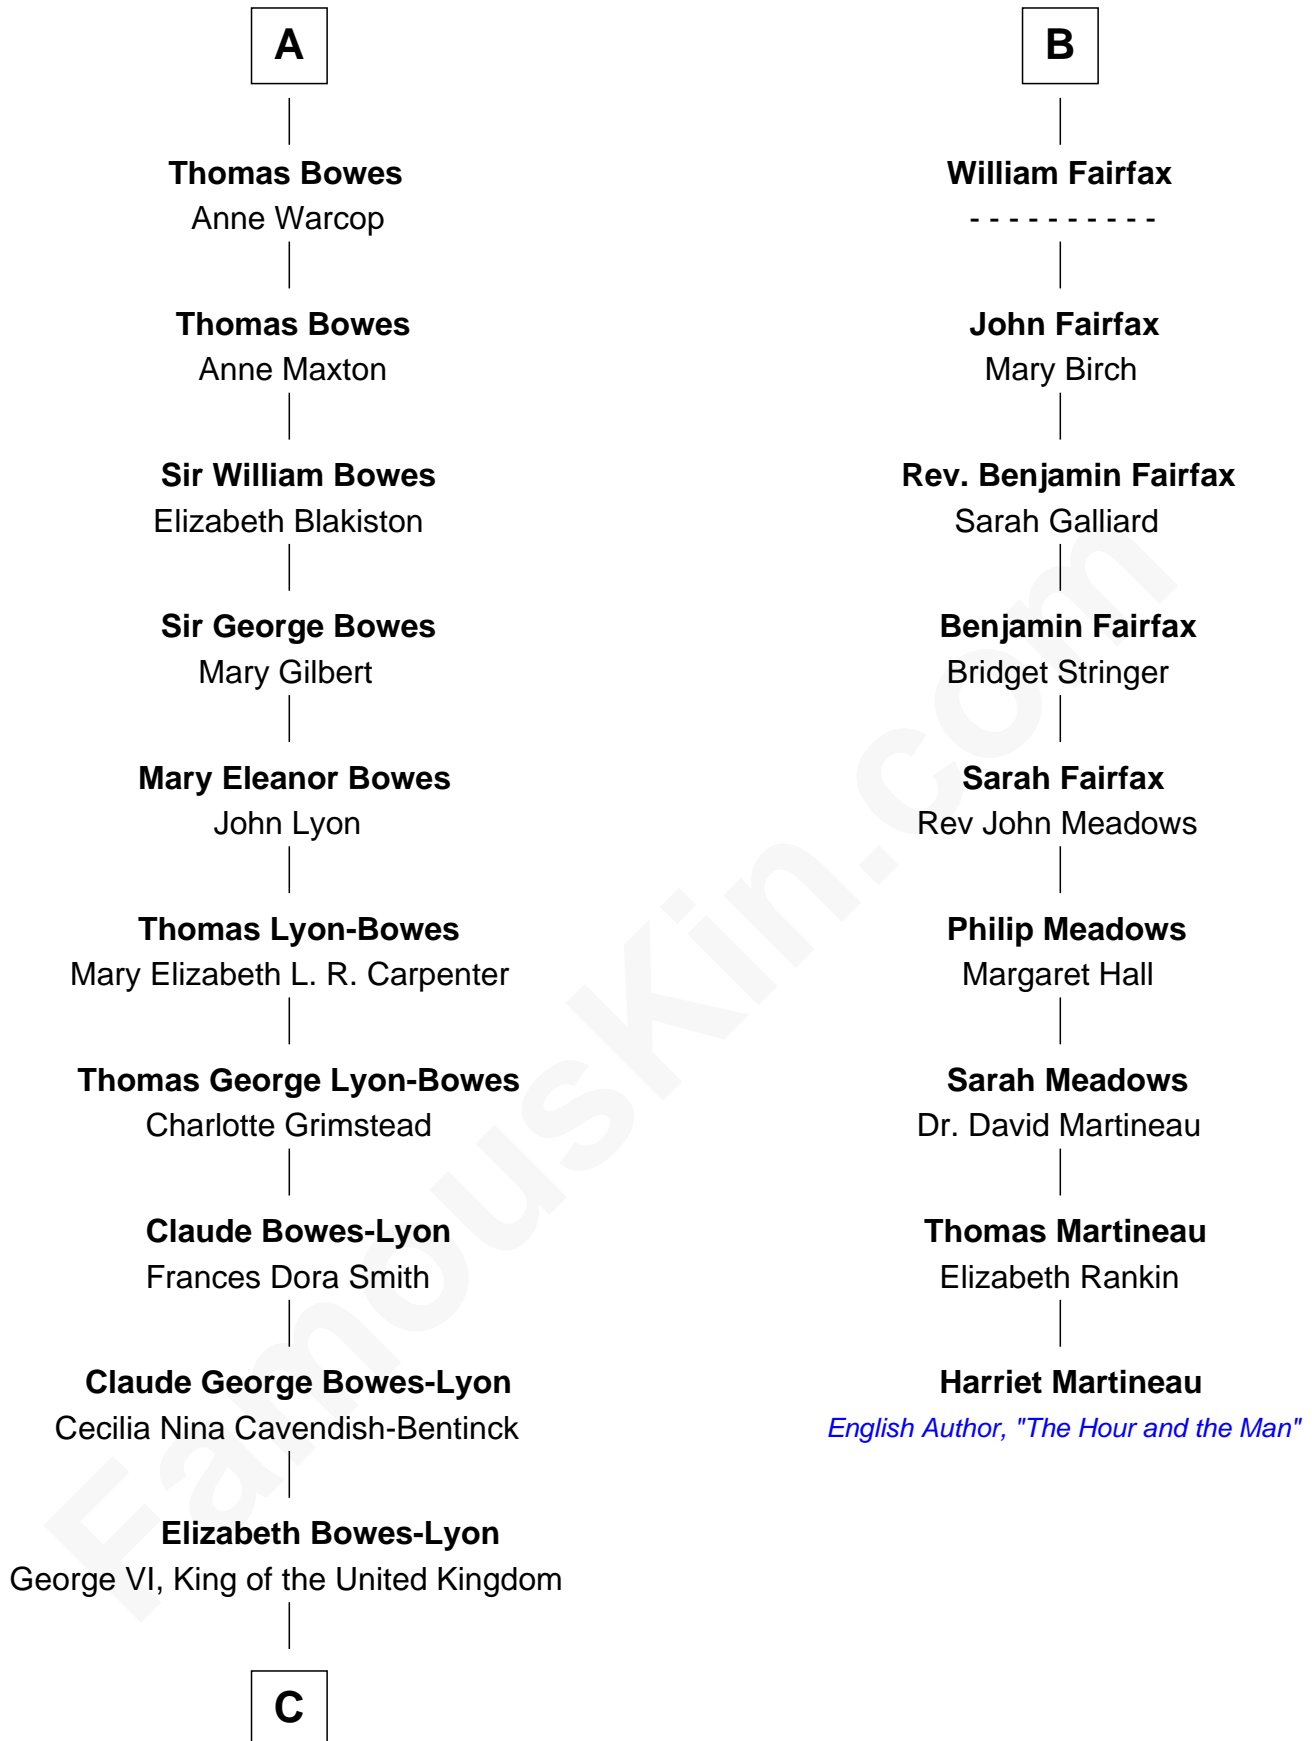

FamousKin.com

Relationship Chart of

Prince Harry

Duke of Sussex

15th cousin 4 times removed of

Harriet Martineau
Author of The Hour and the Man

C

Elizabeth II, Queen of the United Kingdom

Prince Philip of Edinburgh

Charles III, King of the United Kingdom

Princess Diana Frances Spencer

Prince Harry

Duke of Sussex

FamousKin.com