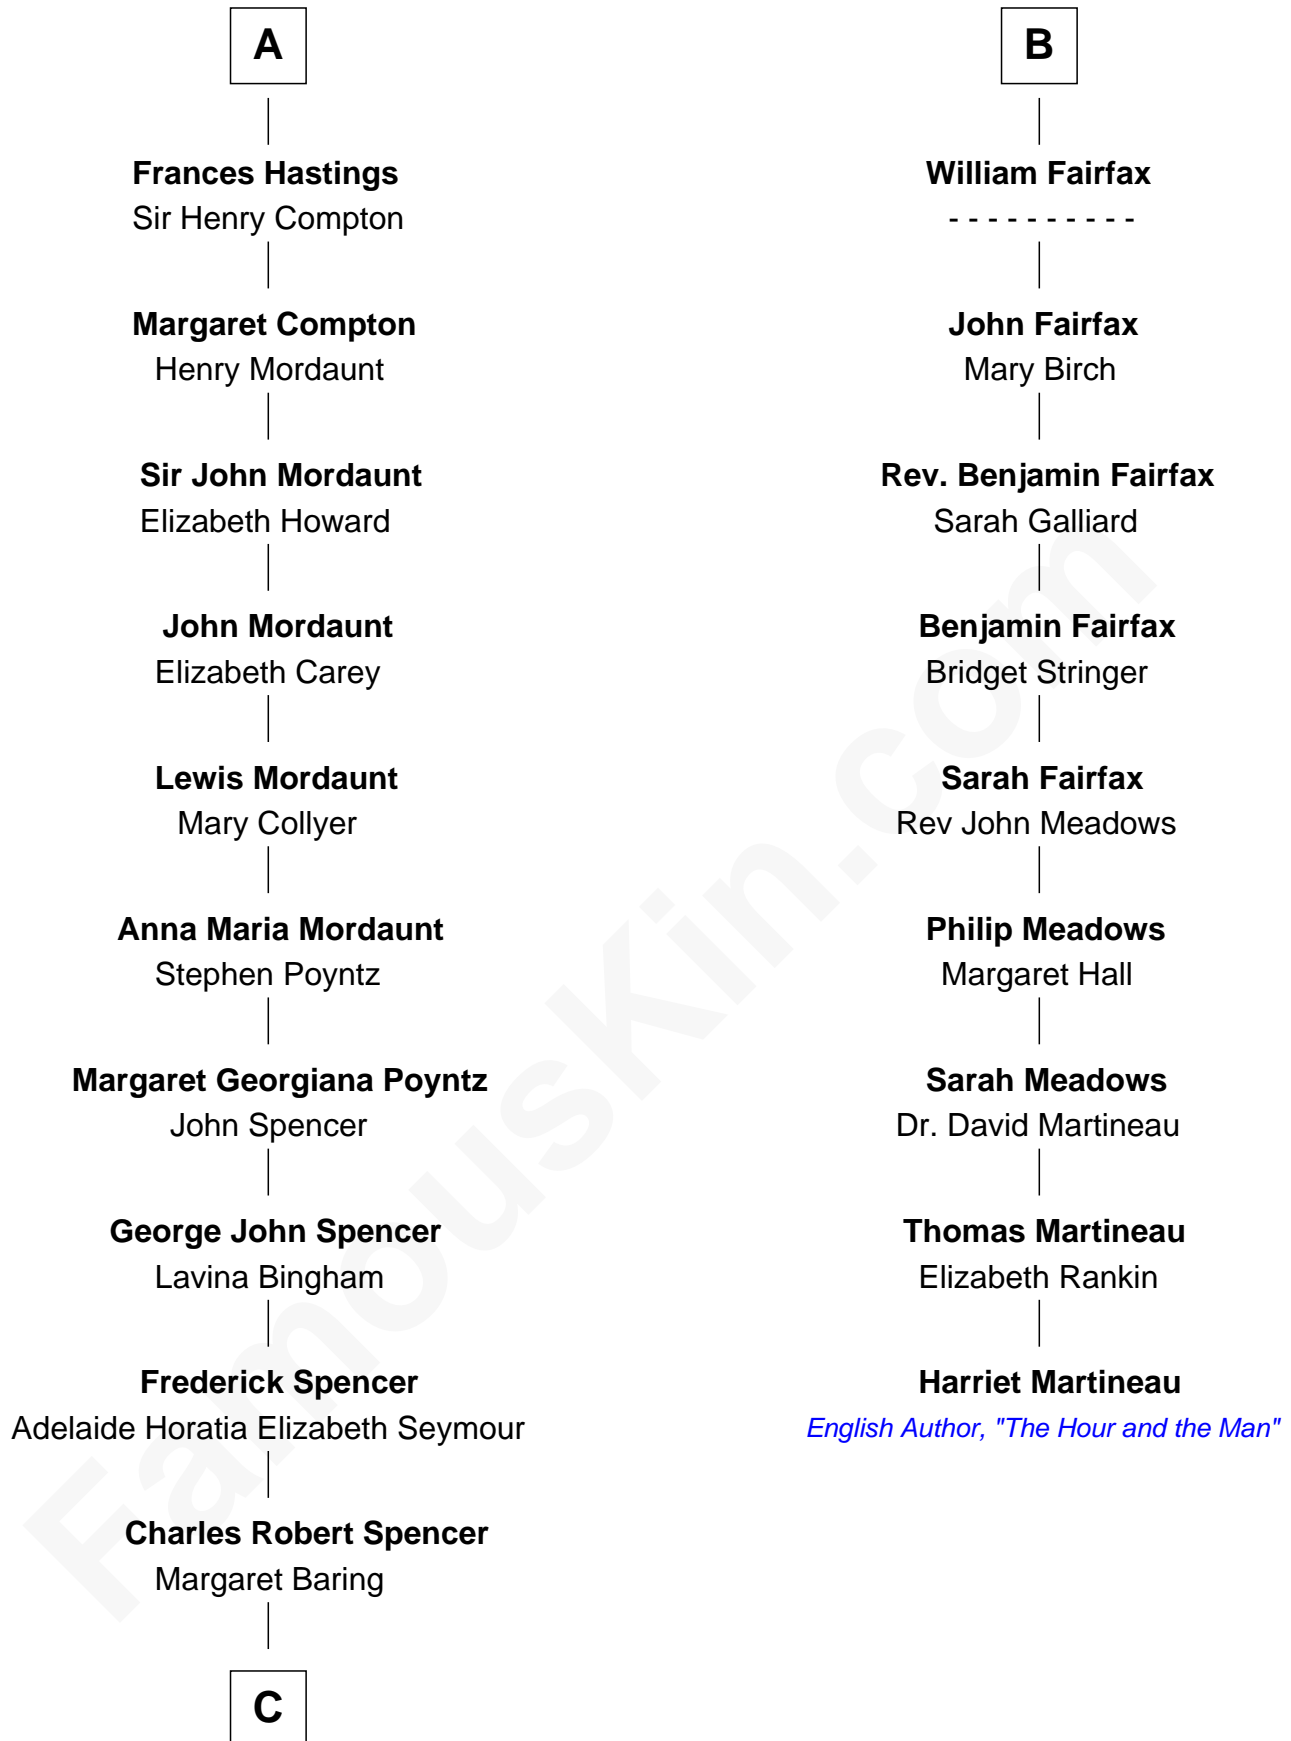

FamousKin.com Relationship Chart of

Prince Harry

Duke of Sussex

15th cousin 5 times removed of

Harriet Martineau

Author of The Hour and the Man

Sir Henry de Percy

Eleanor de Arundel

C

—
Albert Edward John Spencer

Cynthia Elinor Beatrix Hamilton

—
Edward John Spencer

Frances Ruth Burke Roche

—
Princess Diana Frances Spencer

Charles III, King of the United Kingdom

—
Prince Harry