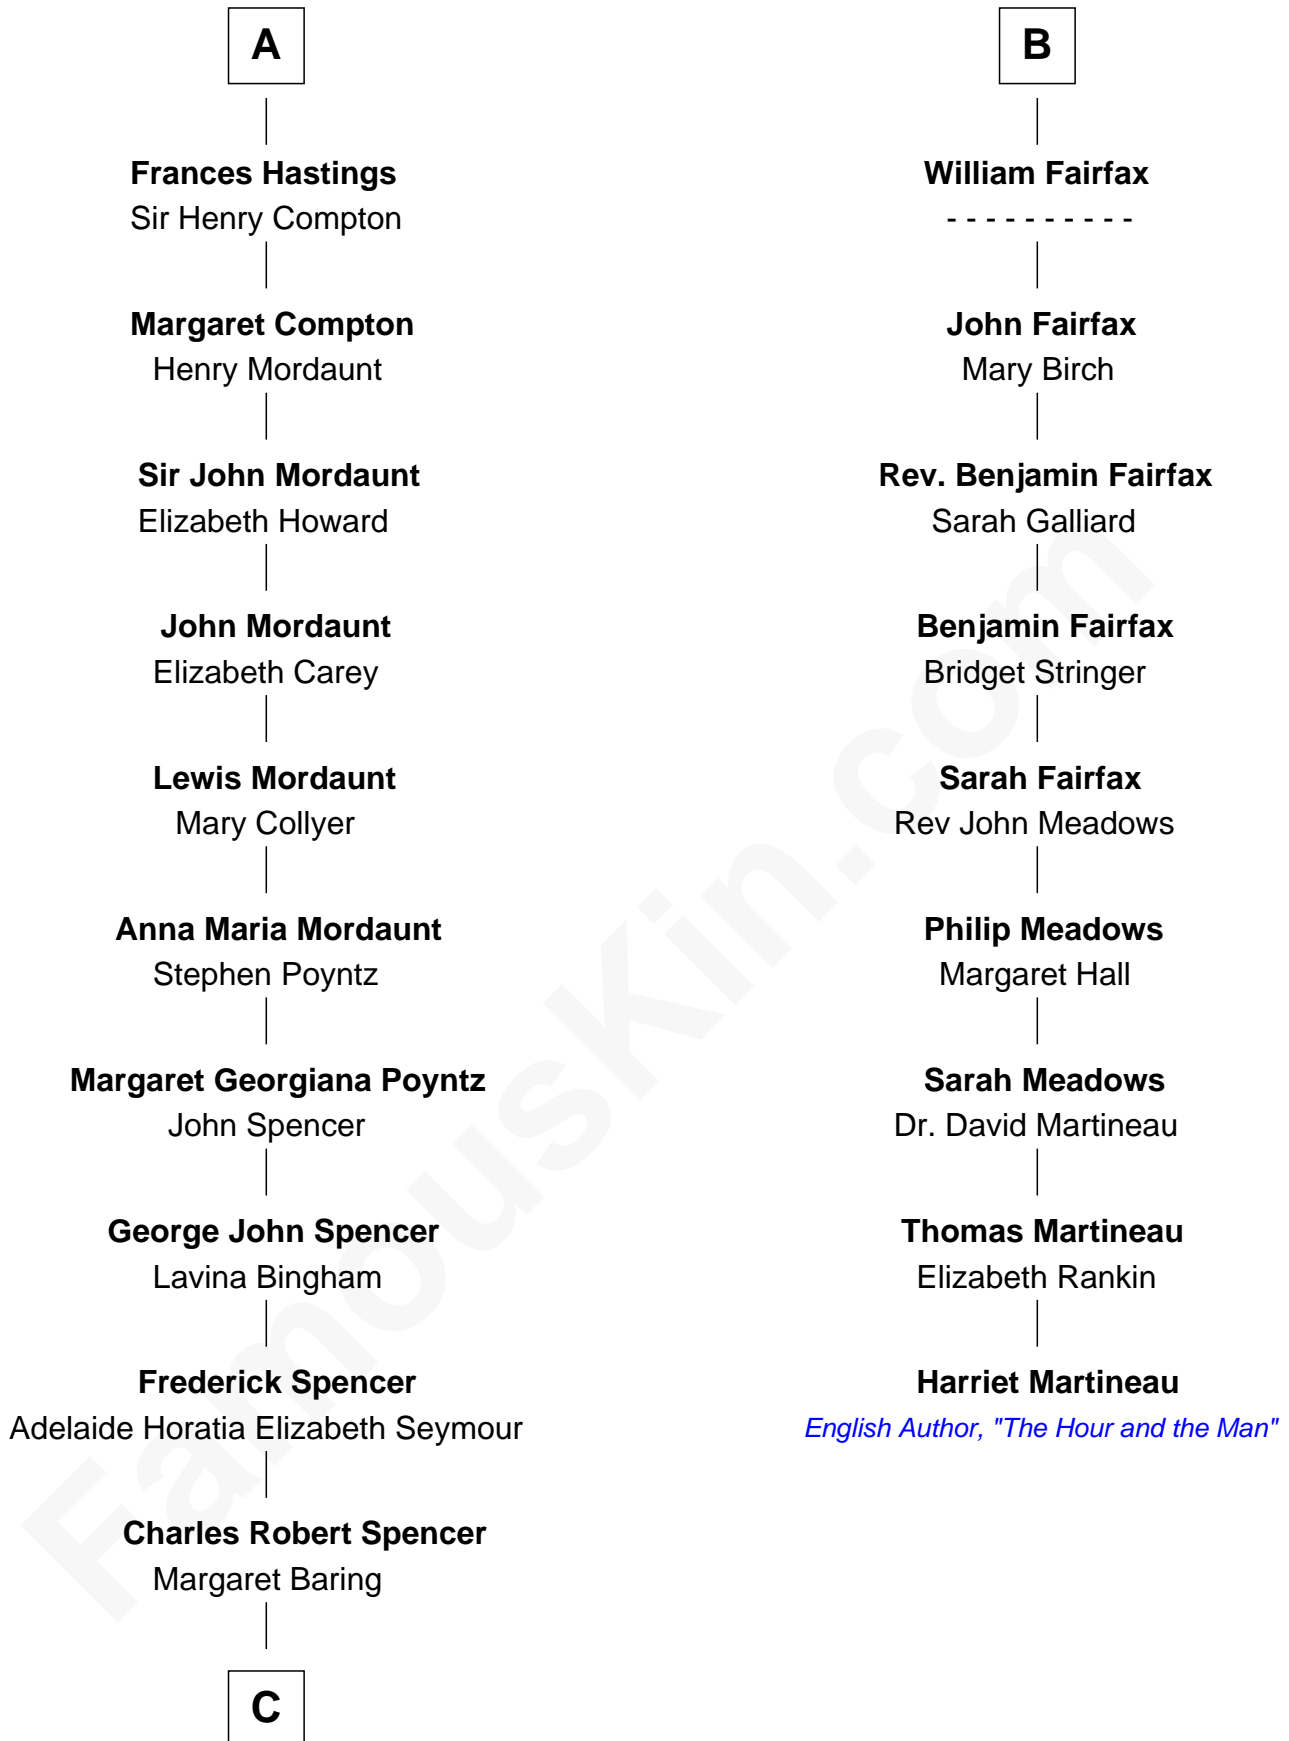

FamousKin.com Relationship Chart of

Prince Harry
Duke of Sussex

15th cousin 5 times removed of

Harriet Martineau
Author of The Hour and the Man

C

Albert Edward John Spencer

Cynthia Elinor Beatrix Hamilton

Edward John Spencer

Frances Ruth Burke Roche

Princess Diana Frances Spencer

Charles III, King of the United Kingdom

Prince Harry

Duke of Sussex

FamousKin.com