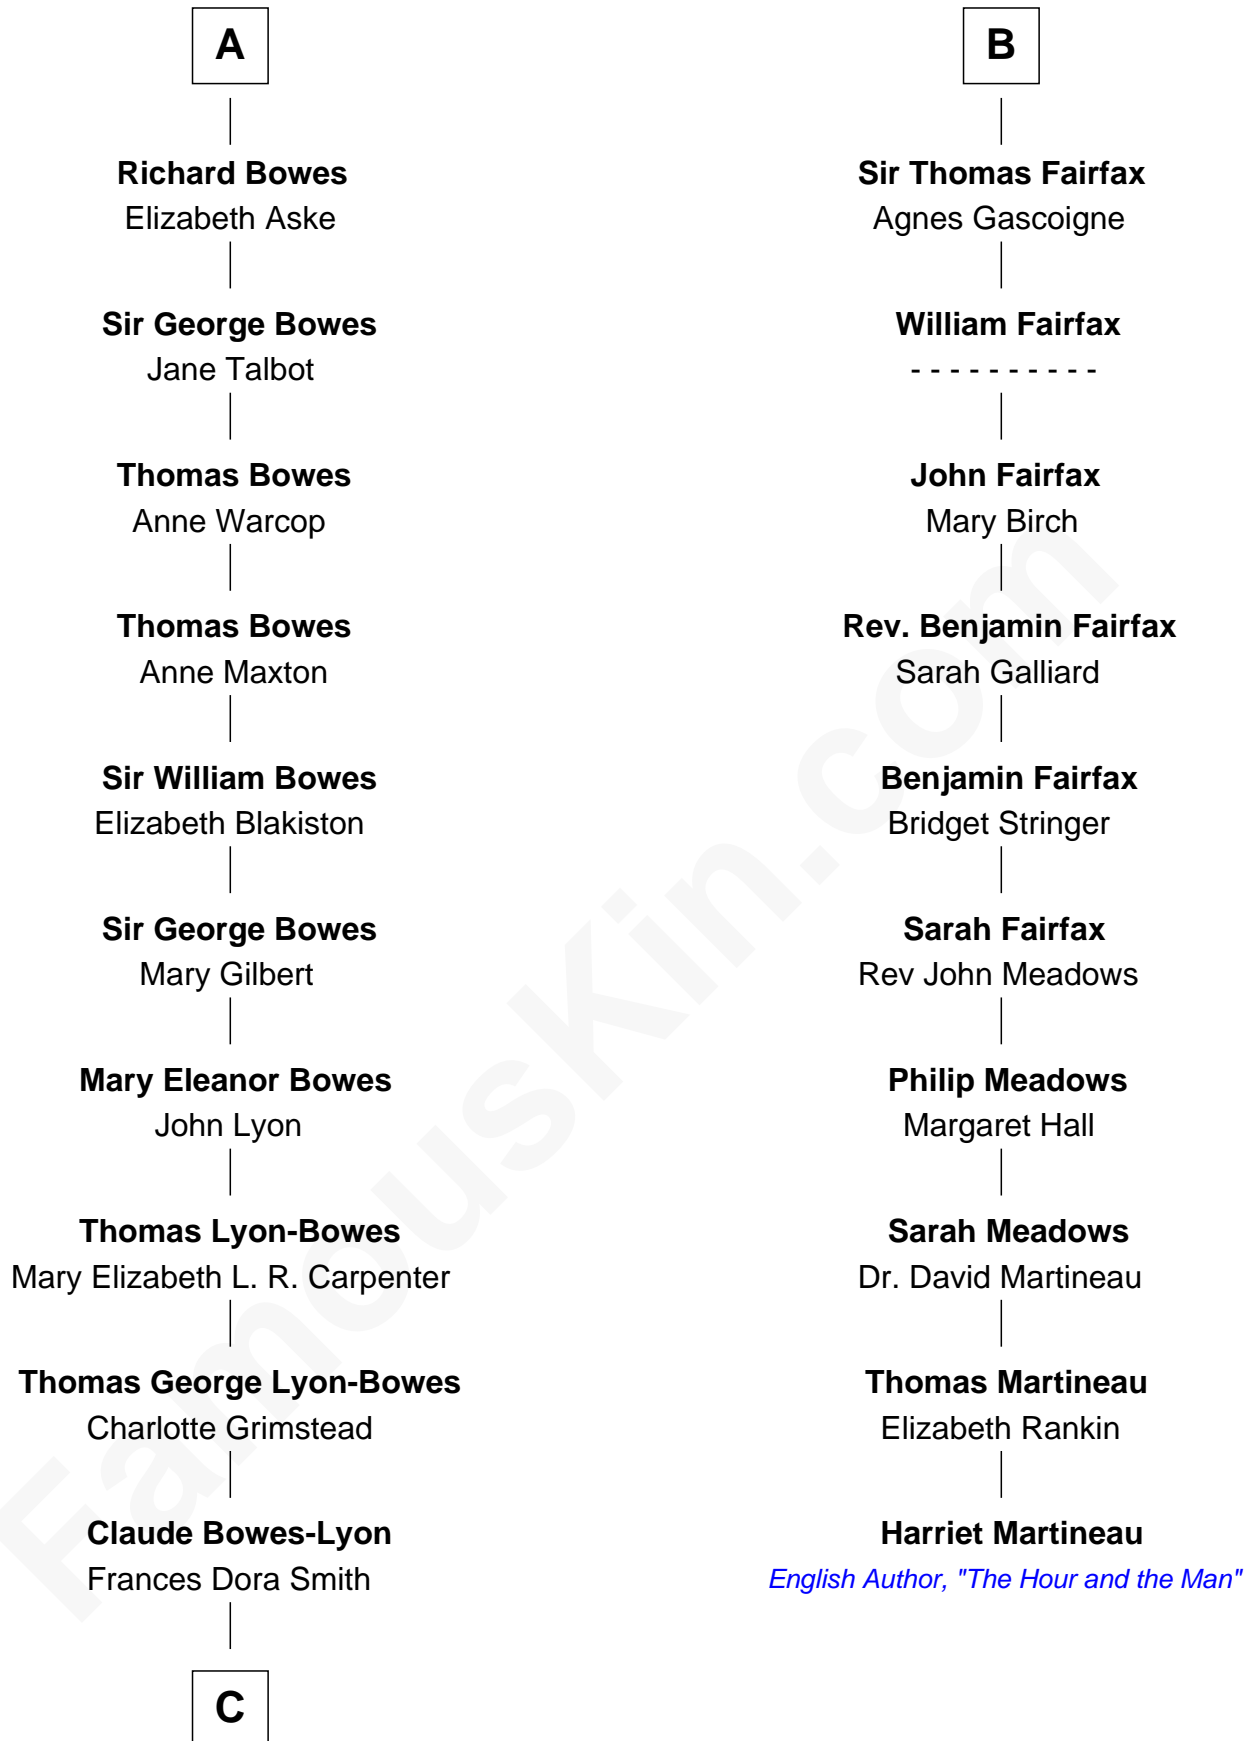

# FamousKin.com Relationship Chart of

**Prince Harry**

*Duke of Sussex*

16th cousin 5 times removed of

**Harriet Martineau**

*Author of The Hour and the Man*

**Sir Edmund Mortimer**

Margaret de Fiennes

**C**

**Claude George Bowes-Lyon**  
Cecilia Nina Cavendish-Bentinck

**Elizabeth Bowes-Lyon**  
George VI, King of the United Kingdom

**Elizabeth II, Queen of the United Kingdom**  
Prince Philip of Edinburgh

**Charles III, King of the United Kingdom**  
Princess Diana Frances Spencer

**Prince Harry**  
*Duke of Sussex*

FamousKin.com