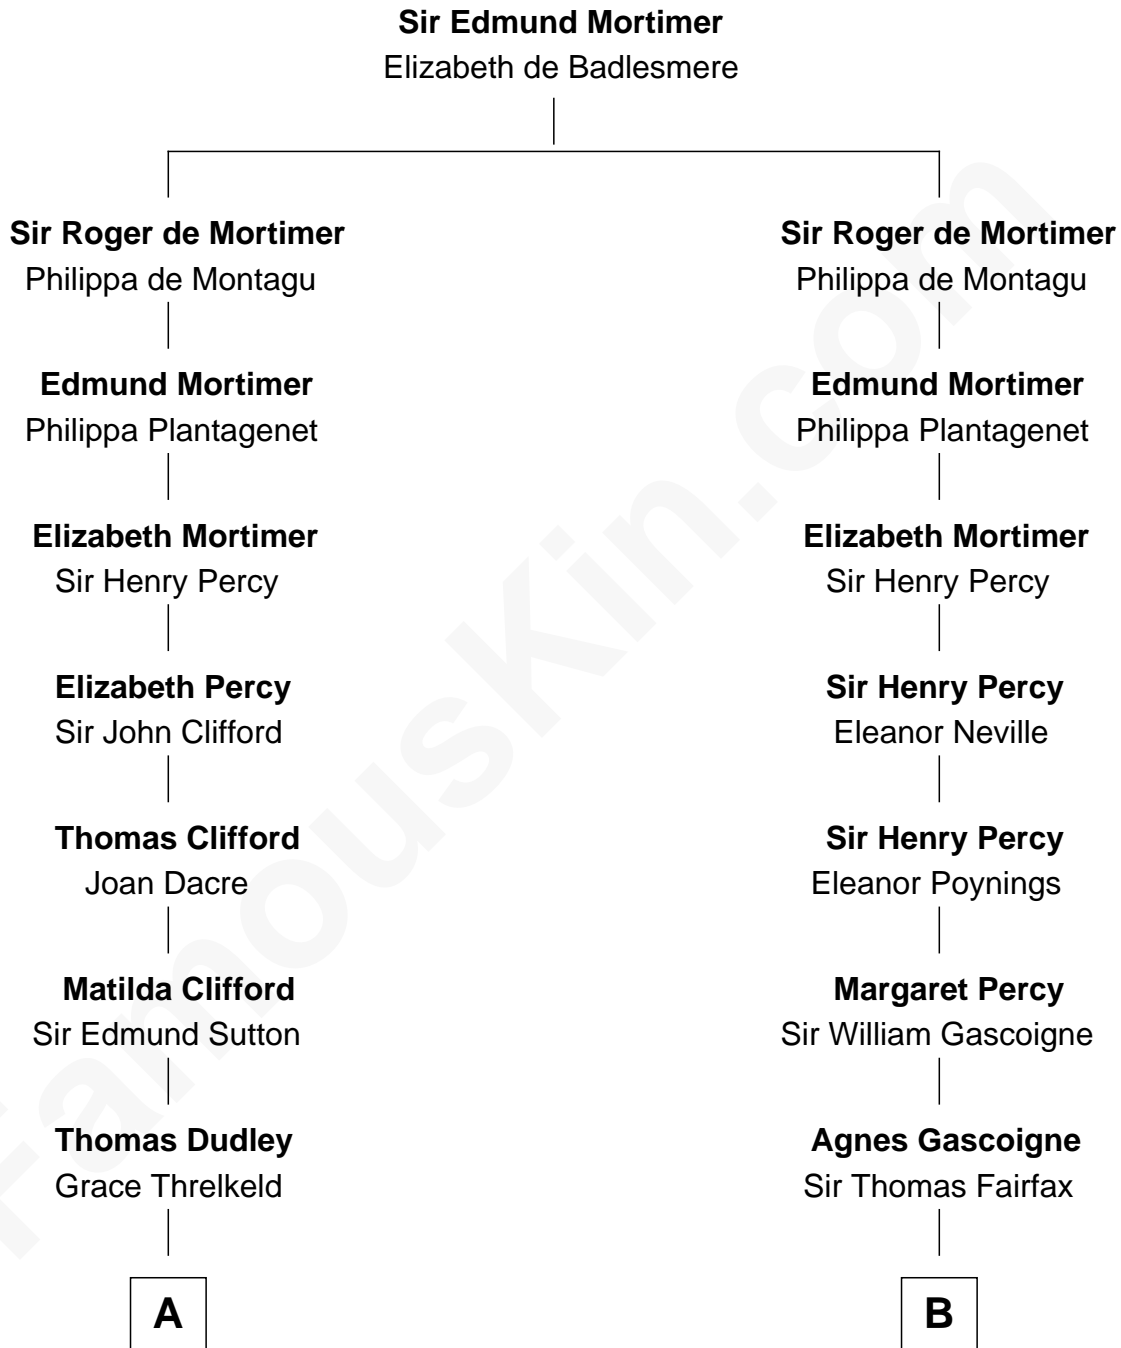

FamousKin.com Relationship Chart of

Prince Harry
Duke of Sussex

15th cousin 5 times removed of

Harriet Martineau
Author of The Hour and the Man

C

—
Albert Edward John Spencer

Cynthia Elinor Beatrix Hamilton

—
Edward John Spencer

Frances Ruth Burke Roche

—
Princess Diana Frances Spencer

Charles III, King of the United Kingdom

—
Prince Harry

Duke of Sussex

FamousKin.com