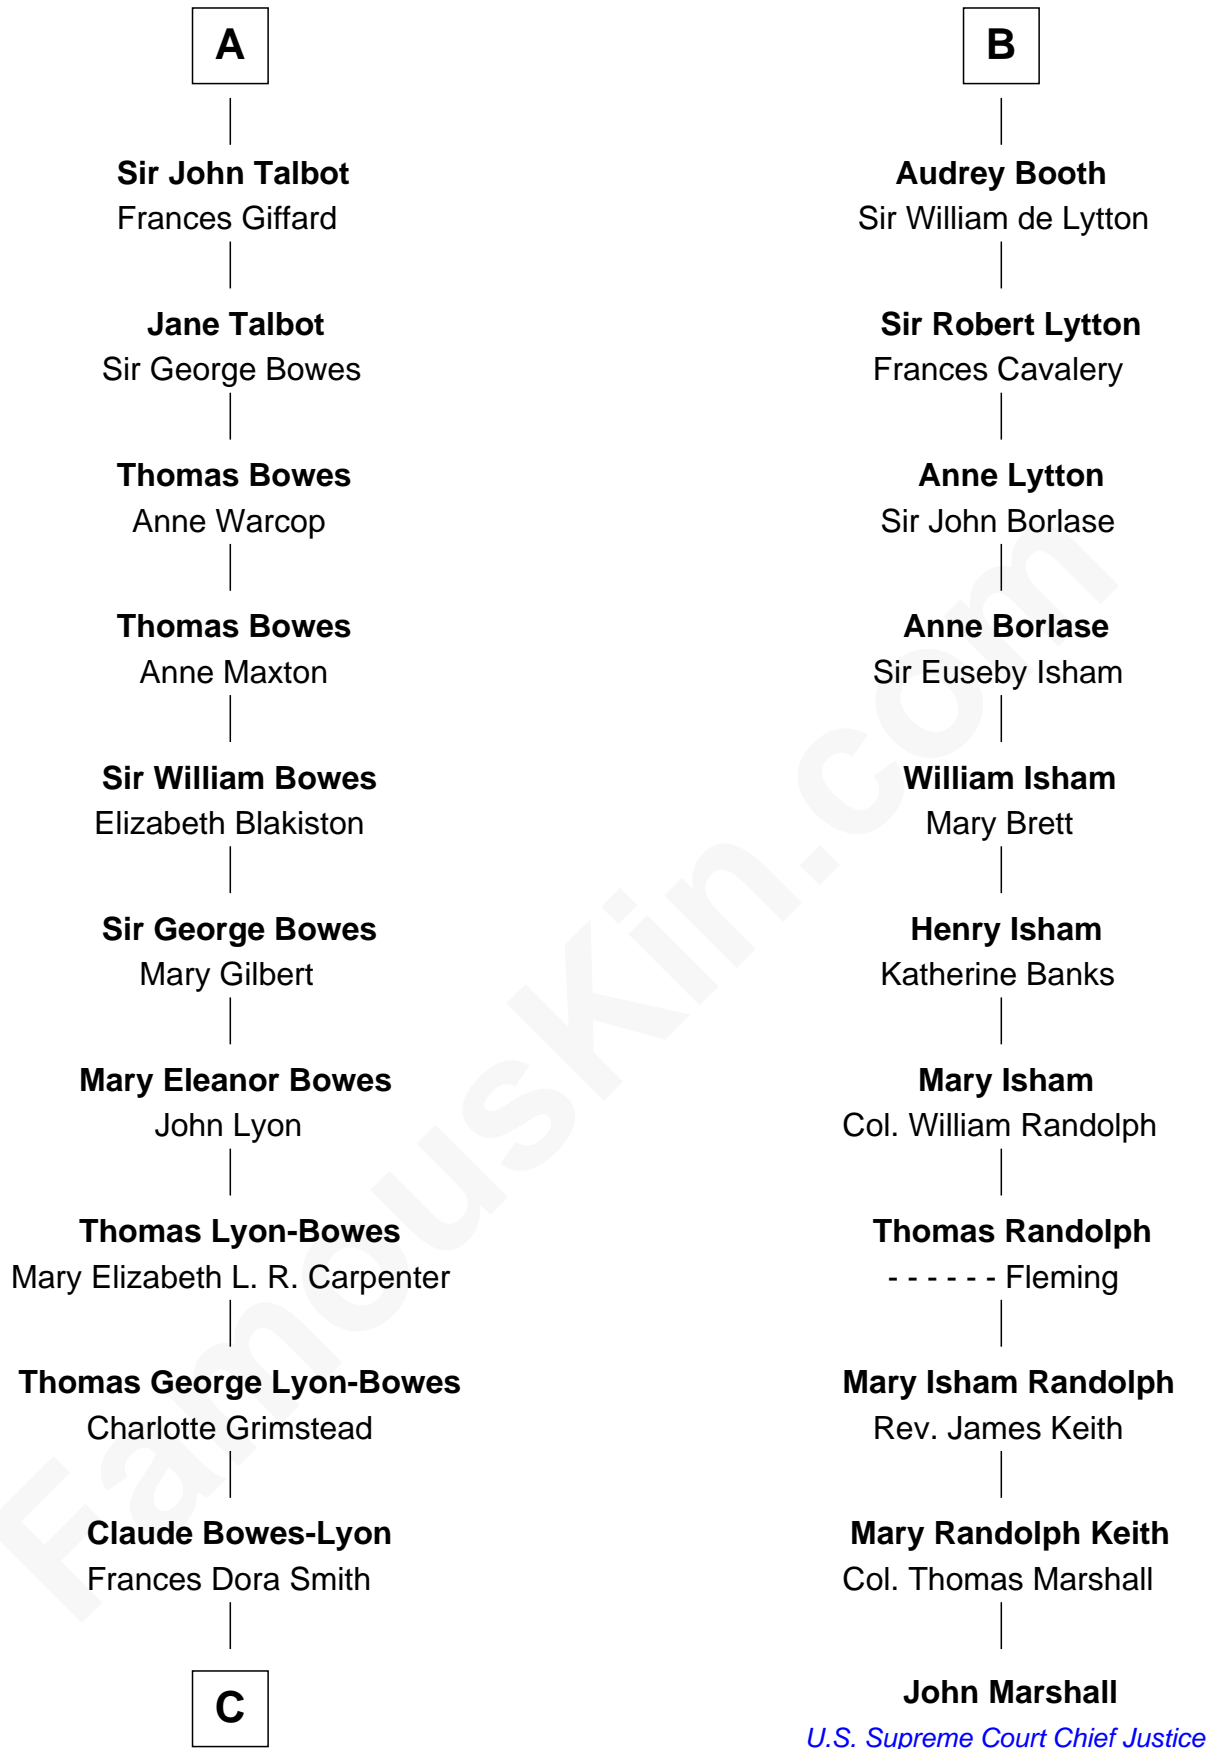

# FamousKin.com Relationship Chart of

**Prince Harry**  
*Duke of Sussex*

17th cousin 4 times removed of

**John Marshall**

*4th Chief Justice of the U.S. Supreme Court*

**C**

**Claude George Bowes-Lyon**  
Cecilia Nina Cavendish-Bentinck

**Elizabeth Bowes-Lyon**  
George VI, King of the United Kingdom

**Elizabeth II, Queen of the United Kingdom**  
Prince Philip of Edinburgh

**Charles III, King of the United Kingdom**  
Princess Diana Frances Spencer

**Prince Harry**  
*Duke of Sussex*