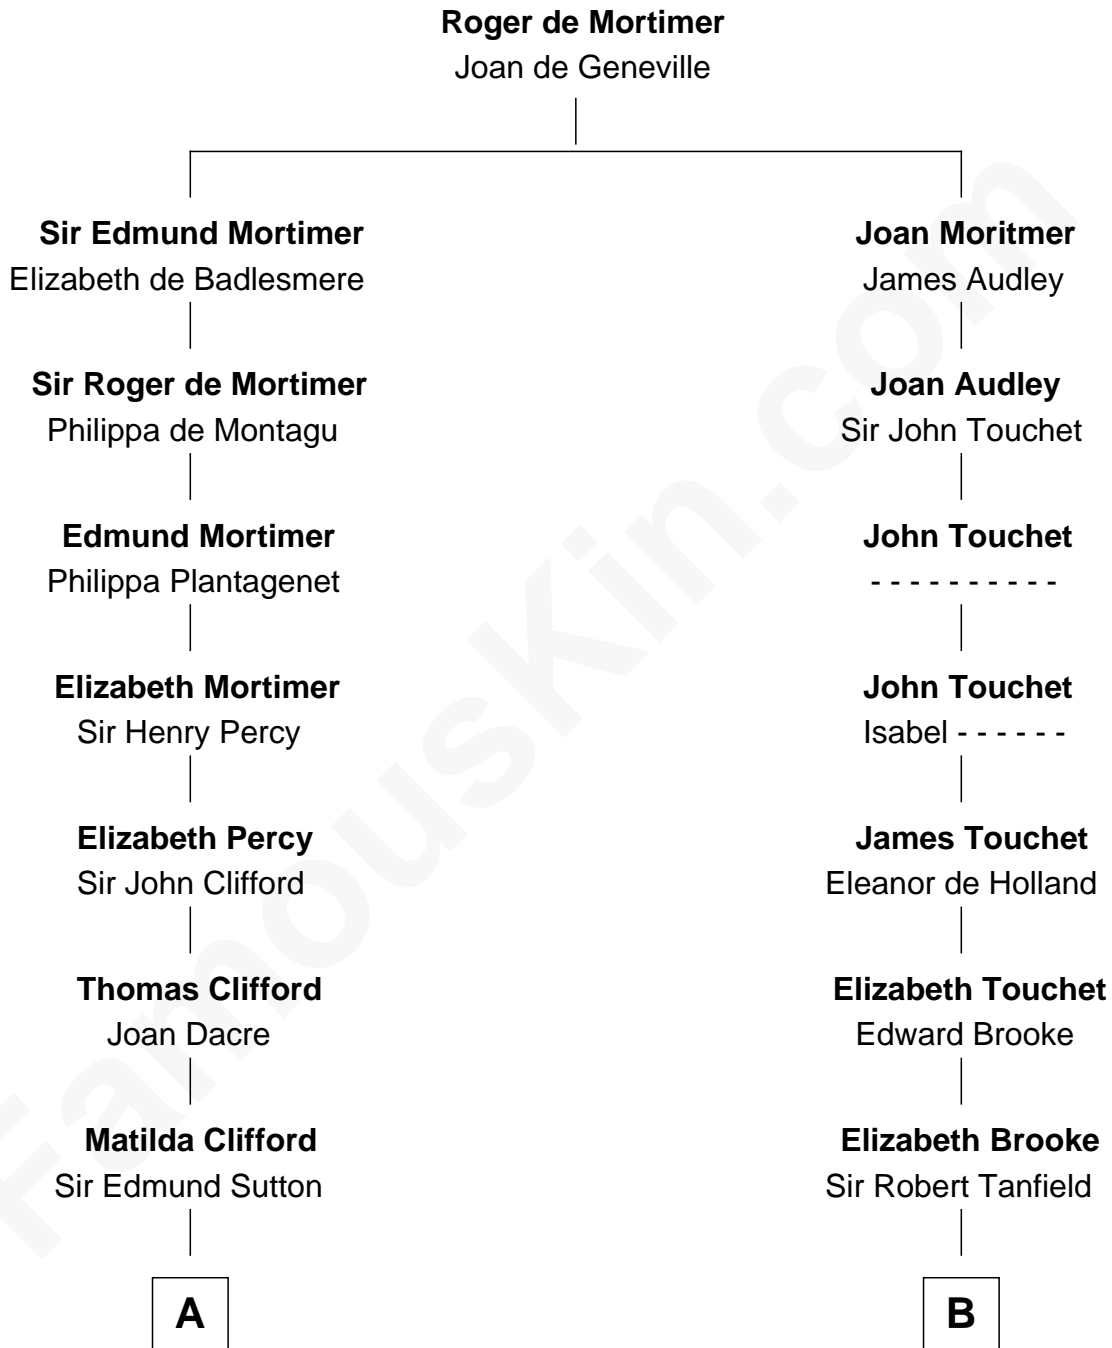

FamousKin.com Relationship Chart of

Prince Harry
Duke of Sussex

18th cousin 3 times removed of

John Marshall

4th Chief Justice of the U.S. Supreme Court

C

Charles Robert Spencer

Margaret Baring

Albert Edward John Spencer

Cynthia Elinor Beatrix Hamilton

Edward John Spencer

Frances Ruth Burke Roche

Princess Diana Frances Spencer

Charles III, King of the United Kingdom

Prince Harry

Duke of Sussex