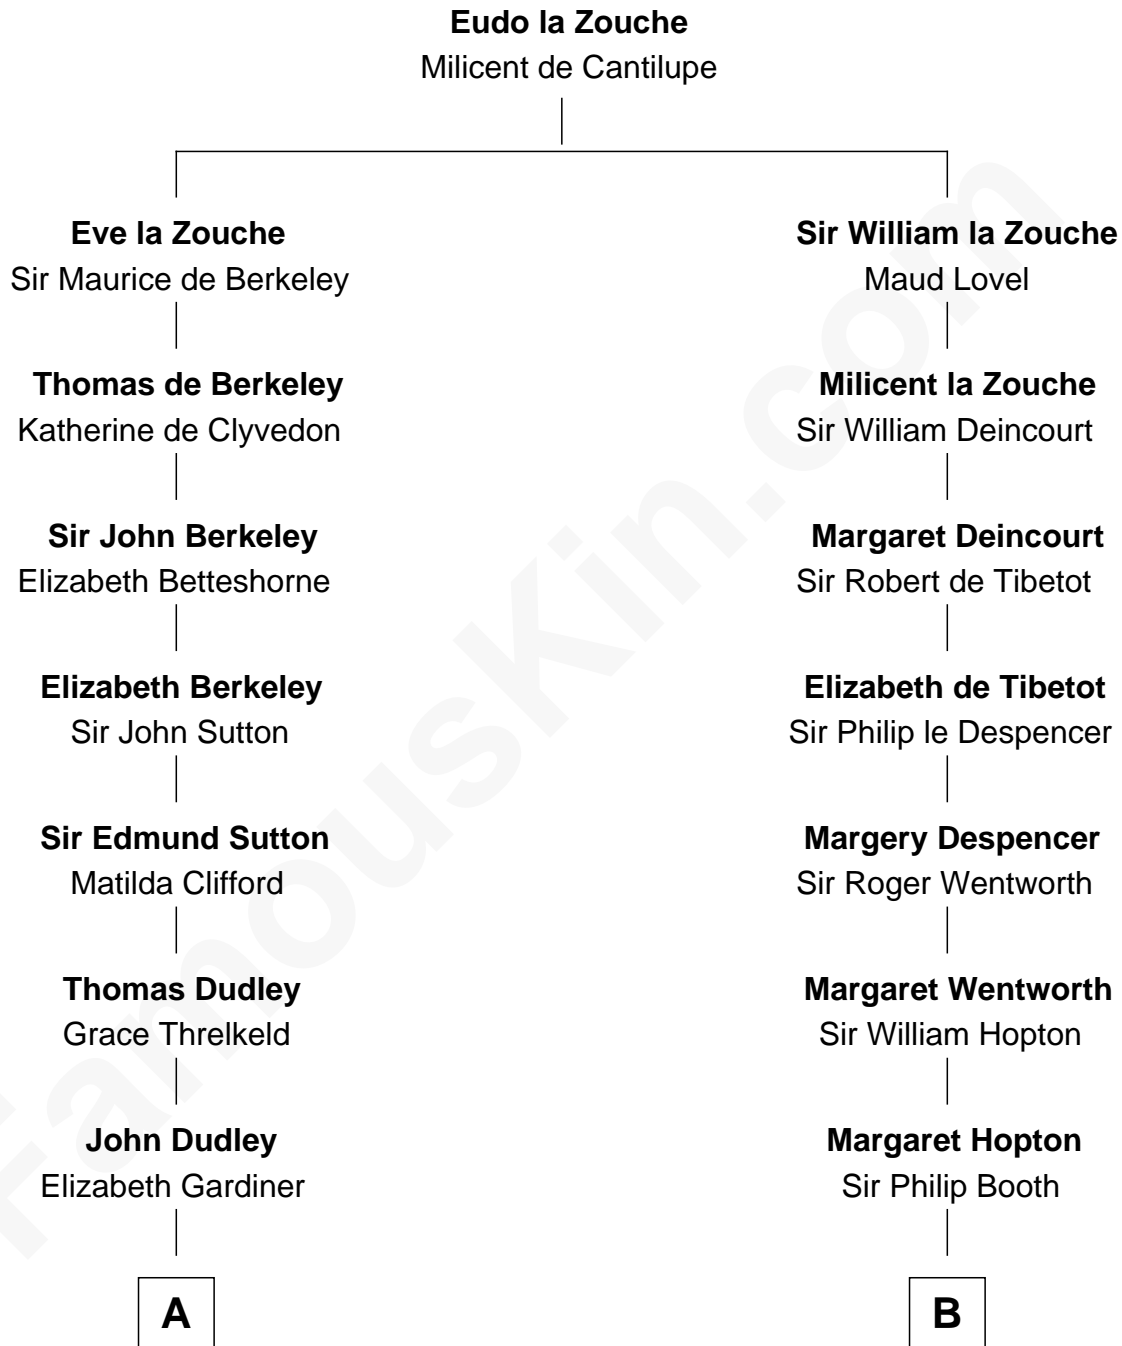

FamousKin.com Relationship Chart of

Prince Harry
Duke of Sussex

17th cousin 2 times removed of

John Marshall

4th Chief Justice of the U.S. Supreme Court

C

Edward John Spencer
Frances Ruth Burke Roche

Princess Diana Frances Spencer
Charles III, King of the United Kingdom

Prince Harry
Duke of Sussex

FamousKin.com