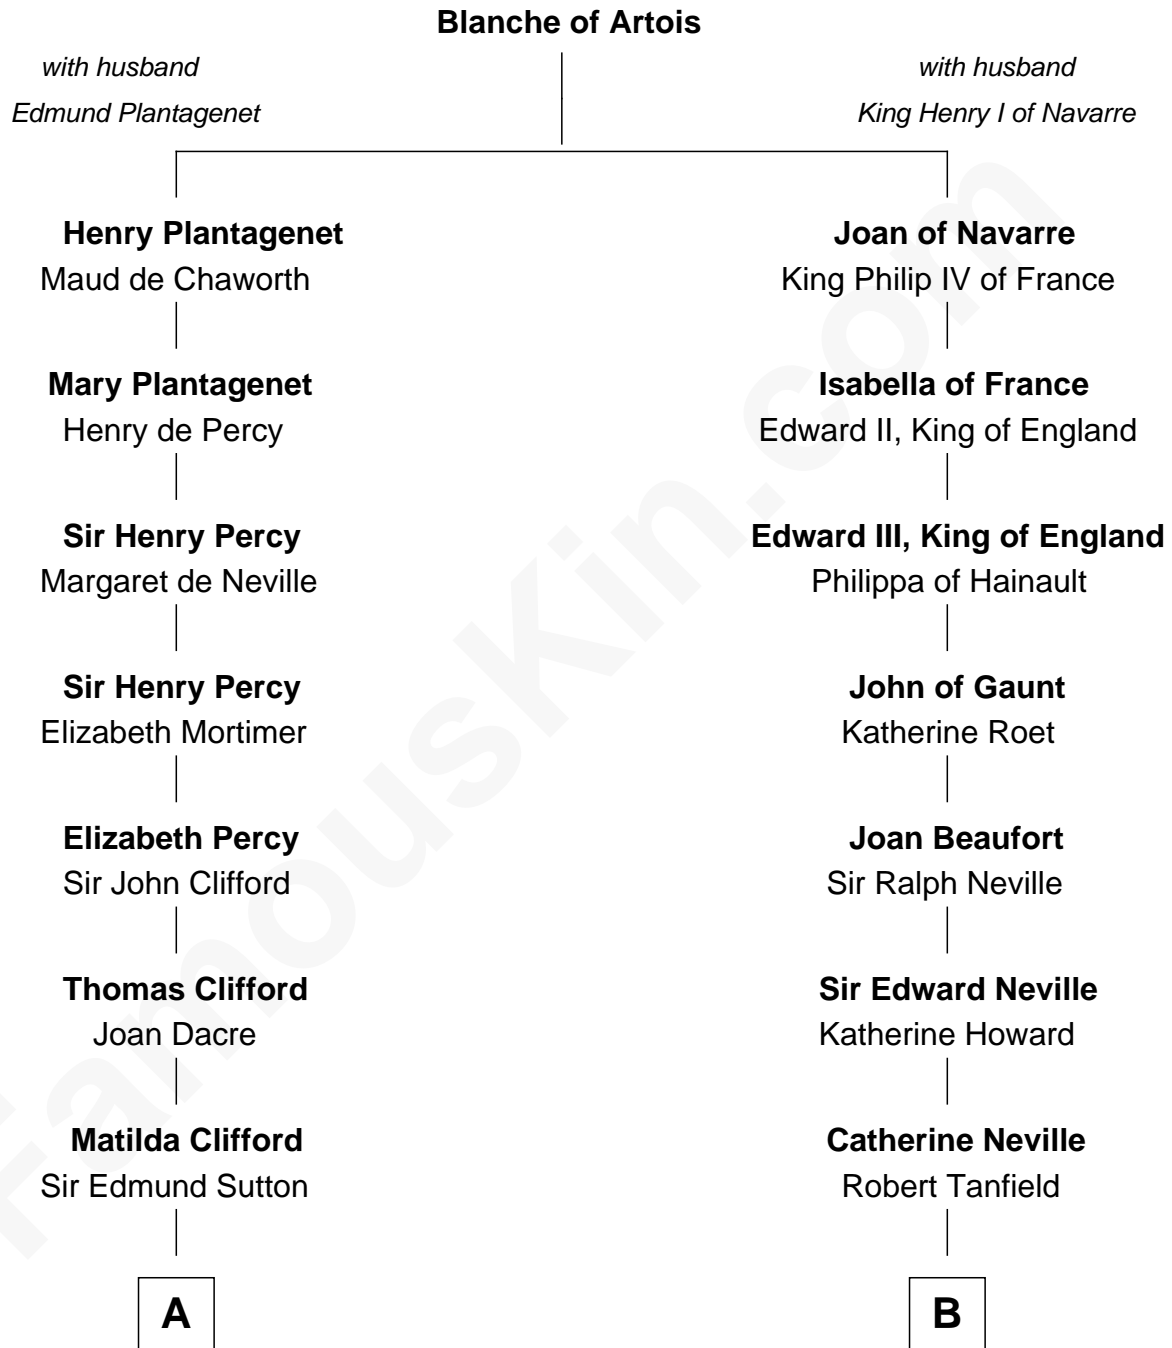

FamousKin.com Relationship Chart of

Prince Harry
Duke of Sussex

17th cousin 4 times removed of

John Marshall

4th Chief Justice of the U.S. Supreme Court

C

—
Charles Robert Spencer

Margaret Baring

—
Albert Edward John Spencer

Cynthia Elinor Beatrix Hamilton

—
Edward John Spencer

Frances Ruth Burke Roche

—
Princess Diana Frances Spencer

Charles III, King of the United Kingdom

—
Prince Harry

Duke of Sussex