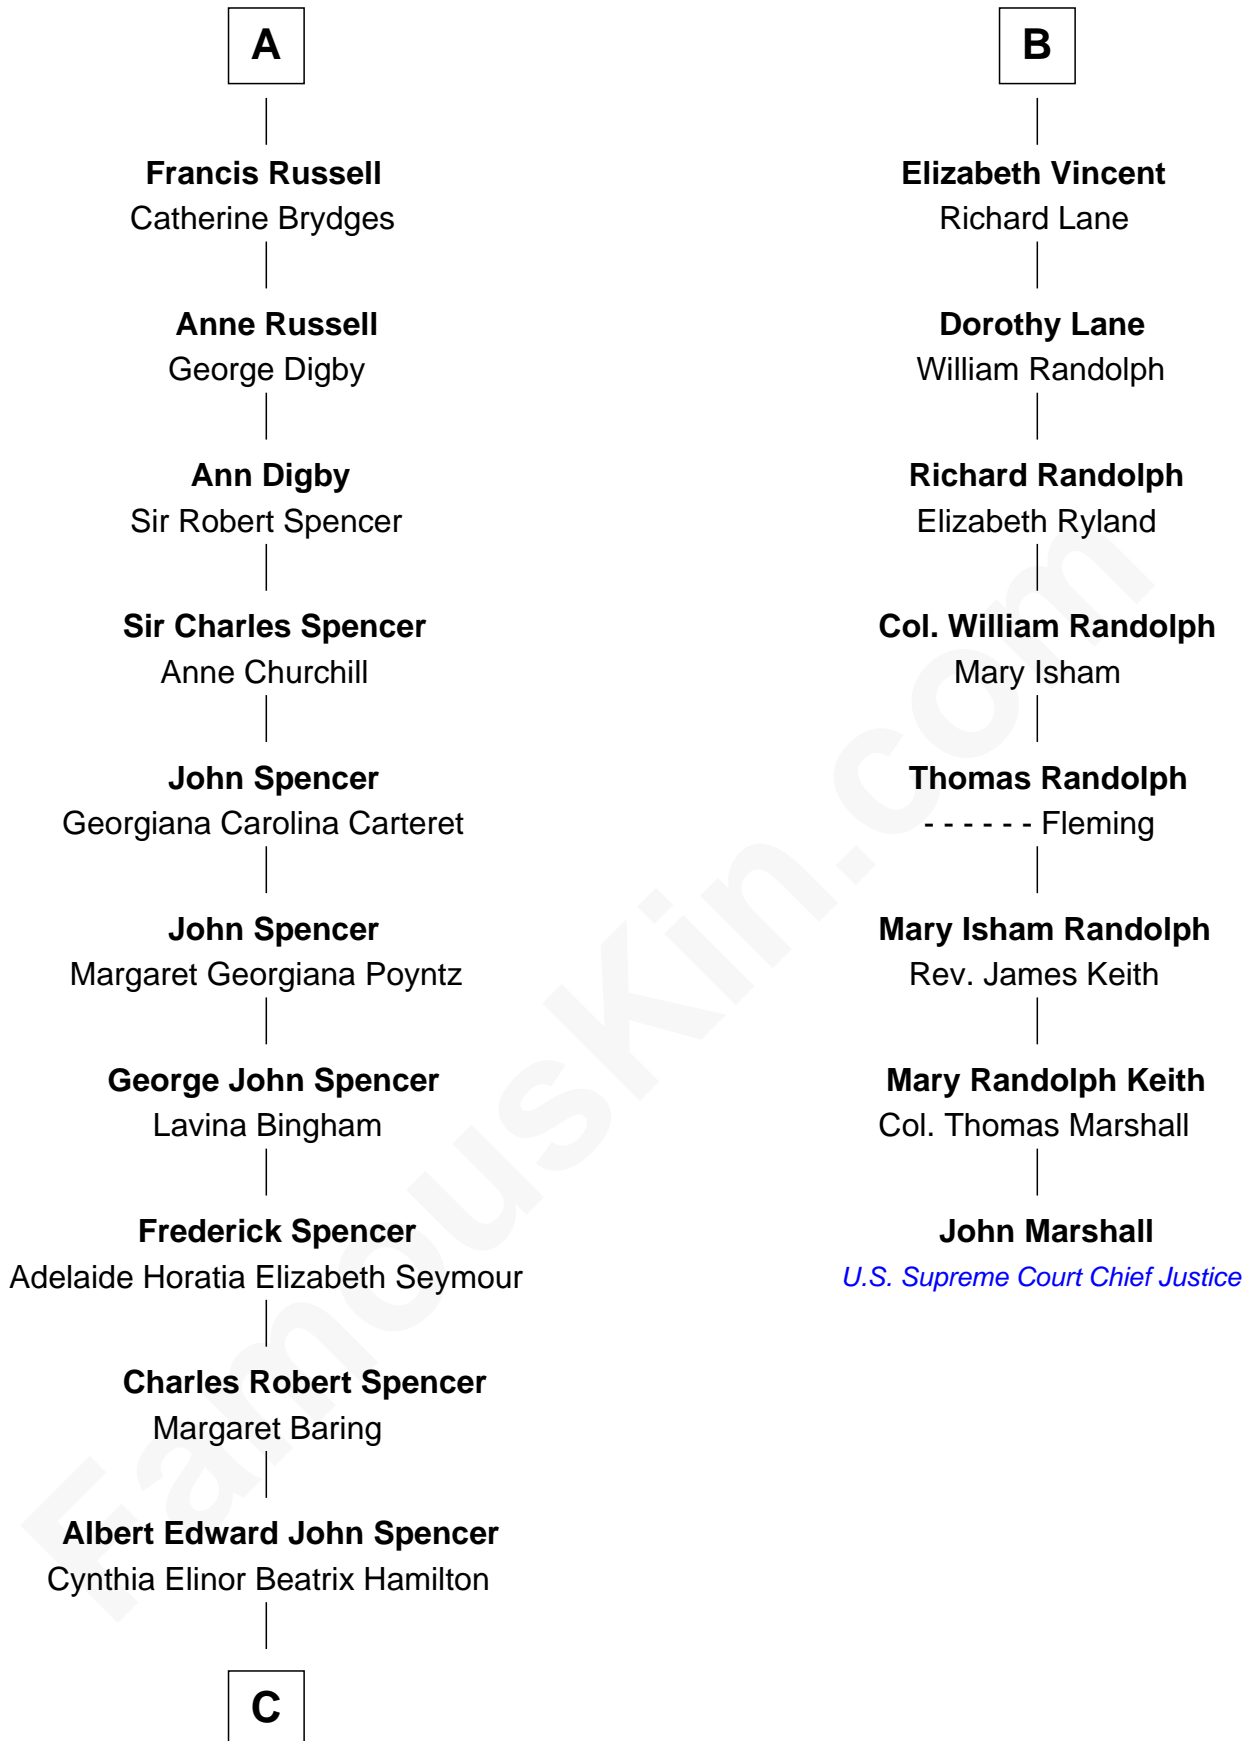

FamousKin.com Relationship Chart of

Prince Harry
Duke of Sussex

14th cousin 5 times removed of

John Marshall

4th Chief Justice of the U.S. Supreme Court

Sir Robert Howard
Margaret de Scales

C

Edward John Spencer
Frances Ruth Burke Roche

Princess Diana Frances Spencer
Charles III, King of the United Kingdom

Prince Harry
Duke of Sussex

FamousKin.com