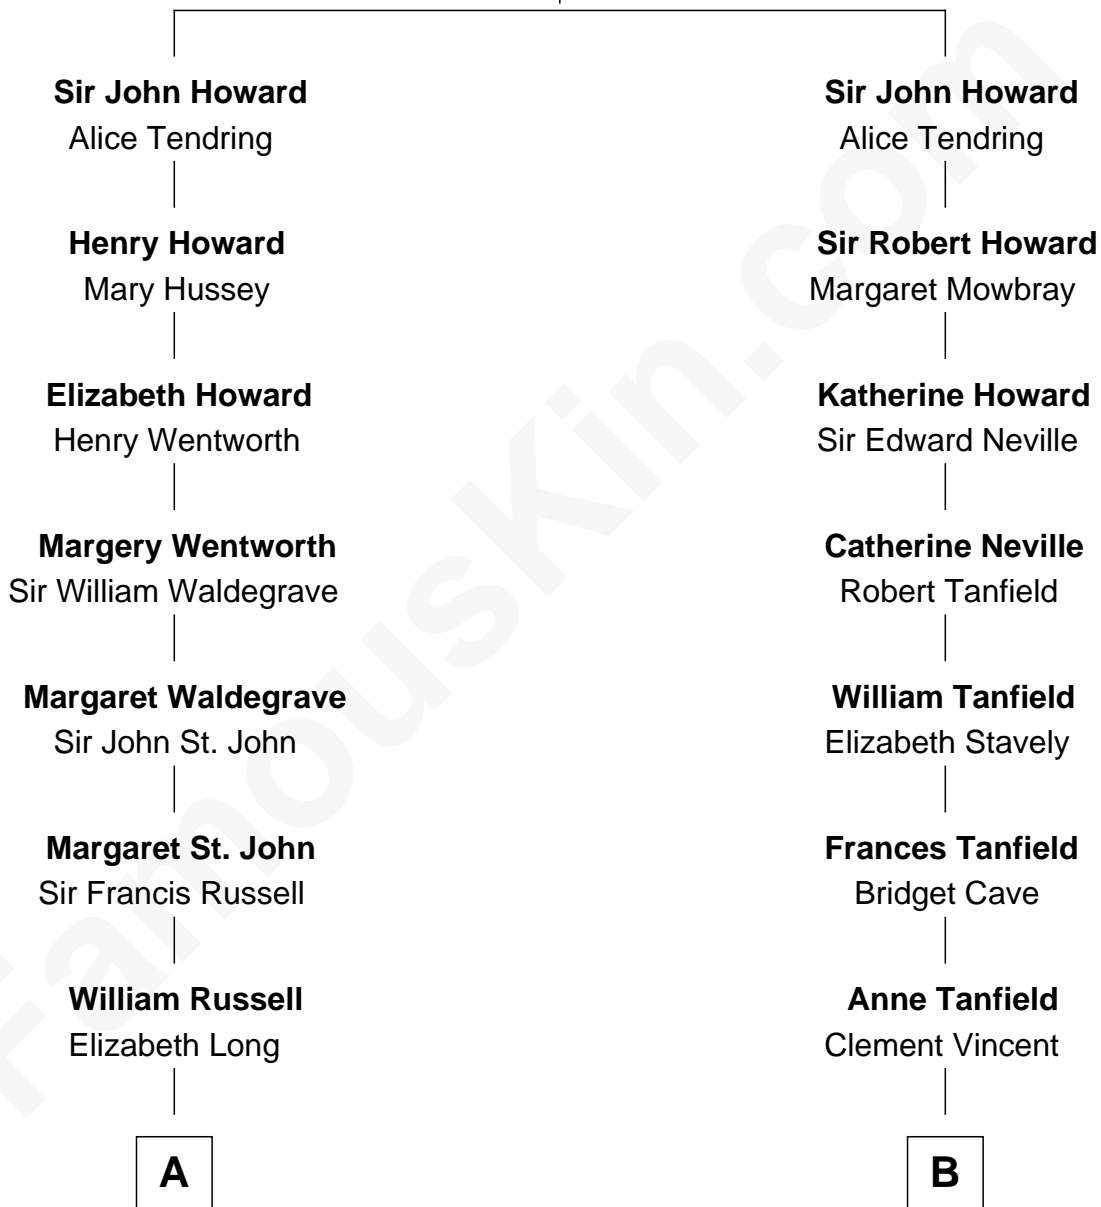

FamousKin.com Relationship Chart of

Prince Harry
Duke of Sussex

14th cousin 5 times removed of

John Marshall

4th Chief Justice of the U.S. Supreme Court

Sir Robert Howard
Margaret de Scales

C

Edward John Spencer
Frances Ruth Burke Roche

Princess Diana Frances Spencer
Charles III, King of the United Kingdom

Prince Harry
Duke of Sussex

FamousKin.com