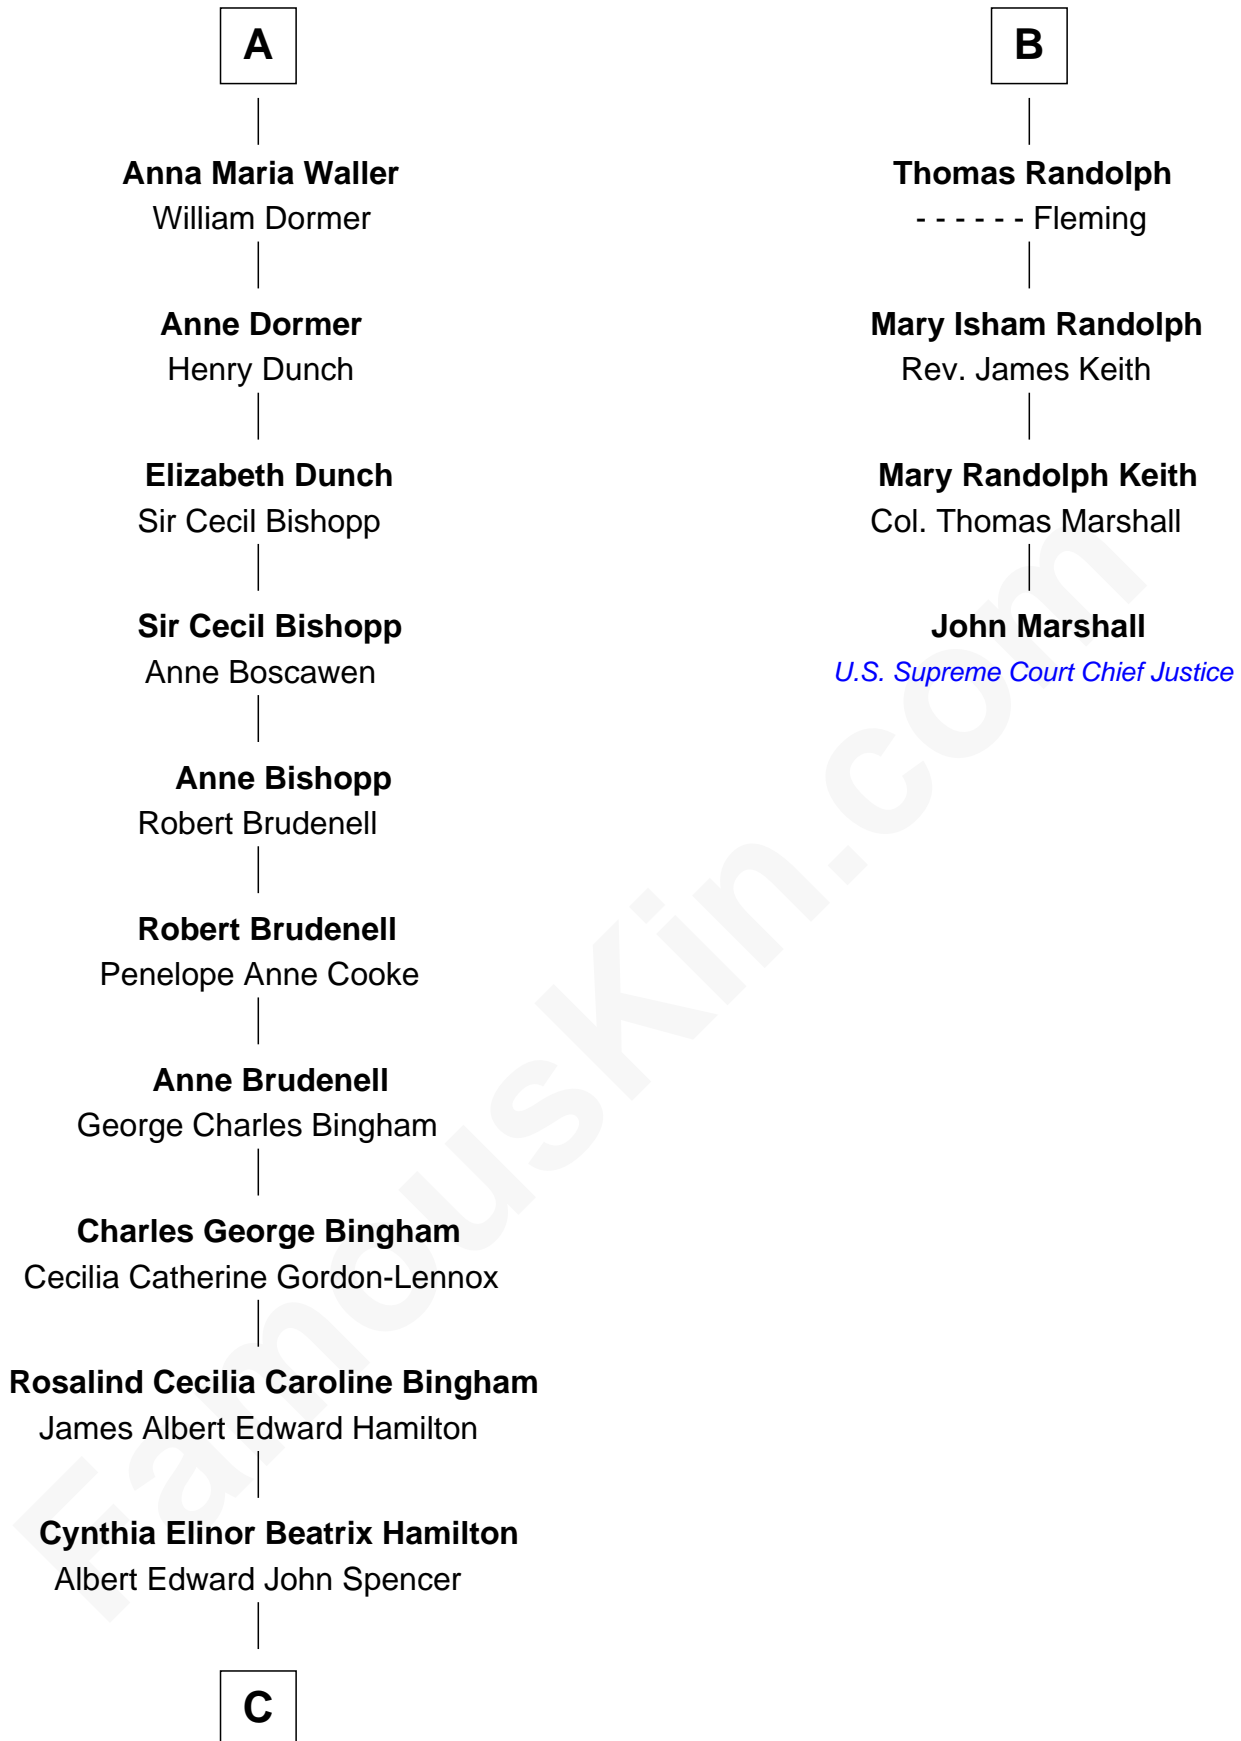

FamousKin.com Relationship Chart of

Prince Harry
Duke of Sussex

10th cousin 9 times removed of

John Marshall

4th Chief Justice of the U.S. Supreme Court

Richard Vere
Isabel Green

Constance Vere
John Boteler

Elizabeth Boteler
Thomas Lovett

Thomas Lovett
Anne Danvers

Elizabeth Lovett
Anthony Cave

Anne Cave
Griffith Hampden

Anne Hampden
Robert Waller

Edmund Waller
Anne Banks

A

Elena Vere
Thomas Isham

Euseby Isham
Anne Pulton

Gregory Isham
Elizabeth Dale

Sir Euseby Isham
Anne Borlase

William Isham
Mary Brett

Henry Isham
Katherine Banks

Mary Isham
Col. William Randolph

B

C