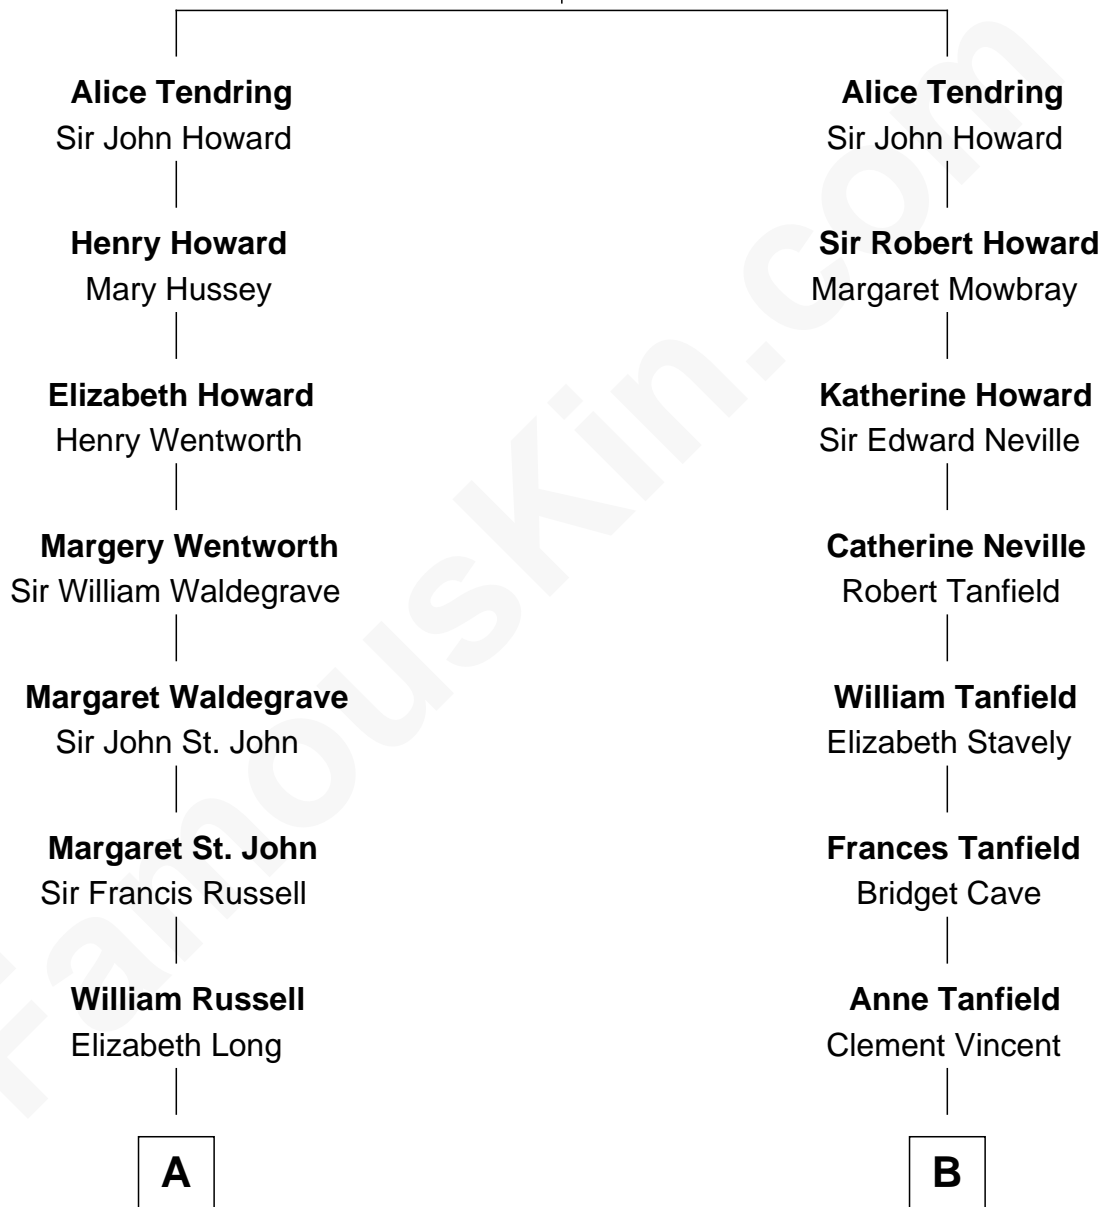

# FamousKin.com Relationship Chart of

**Prince Harry**  
*Duke of Sussex*

14th cousin 5 times removed of

**John Marshall**

*4th Chief Justice of the U.S. Supreme Court*

**Sir William Tendring**  
Katherine Mylde

**C**

**Edward John Spencer**  
Frances Ruth Burke Roche

**Princess Diana Frances Spencer**  
Charles III, King of the United Kingdom

**Prince Harry**  
*Duke of Sussex*

FamousKin.com