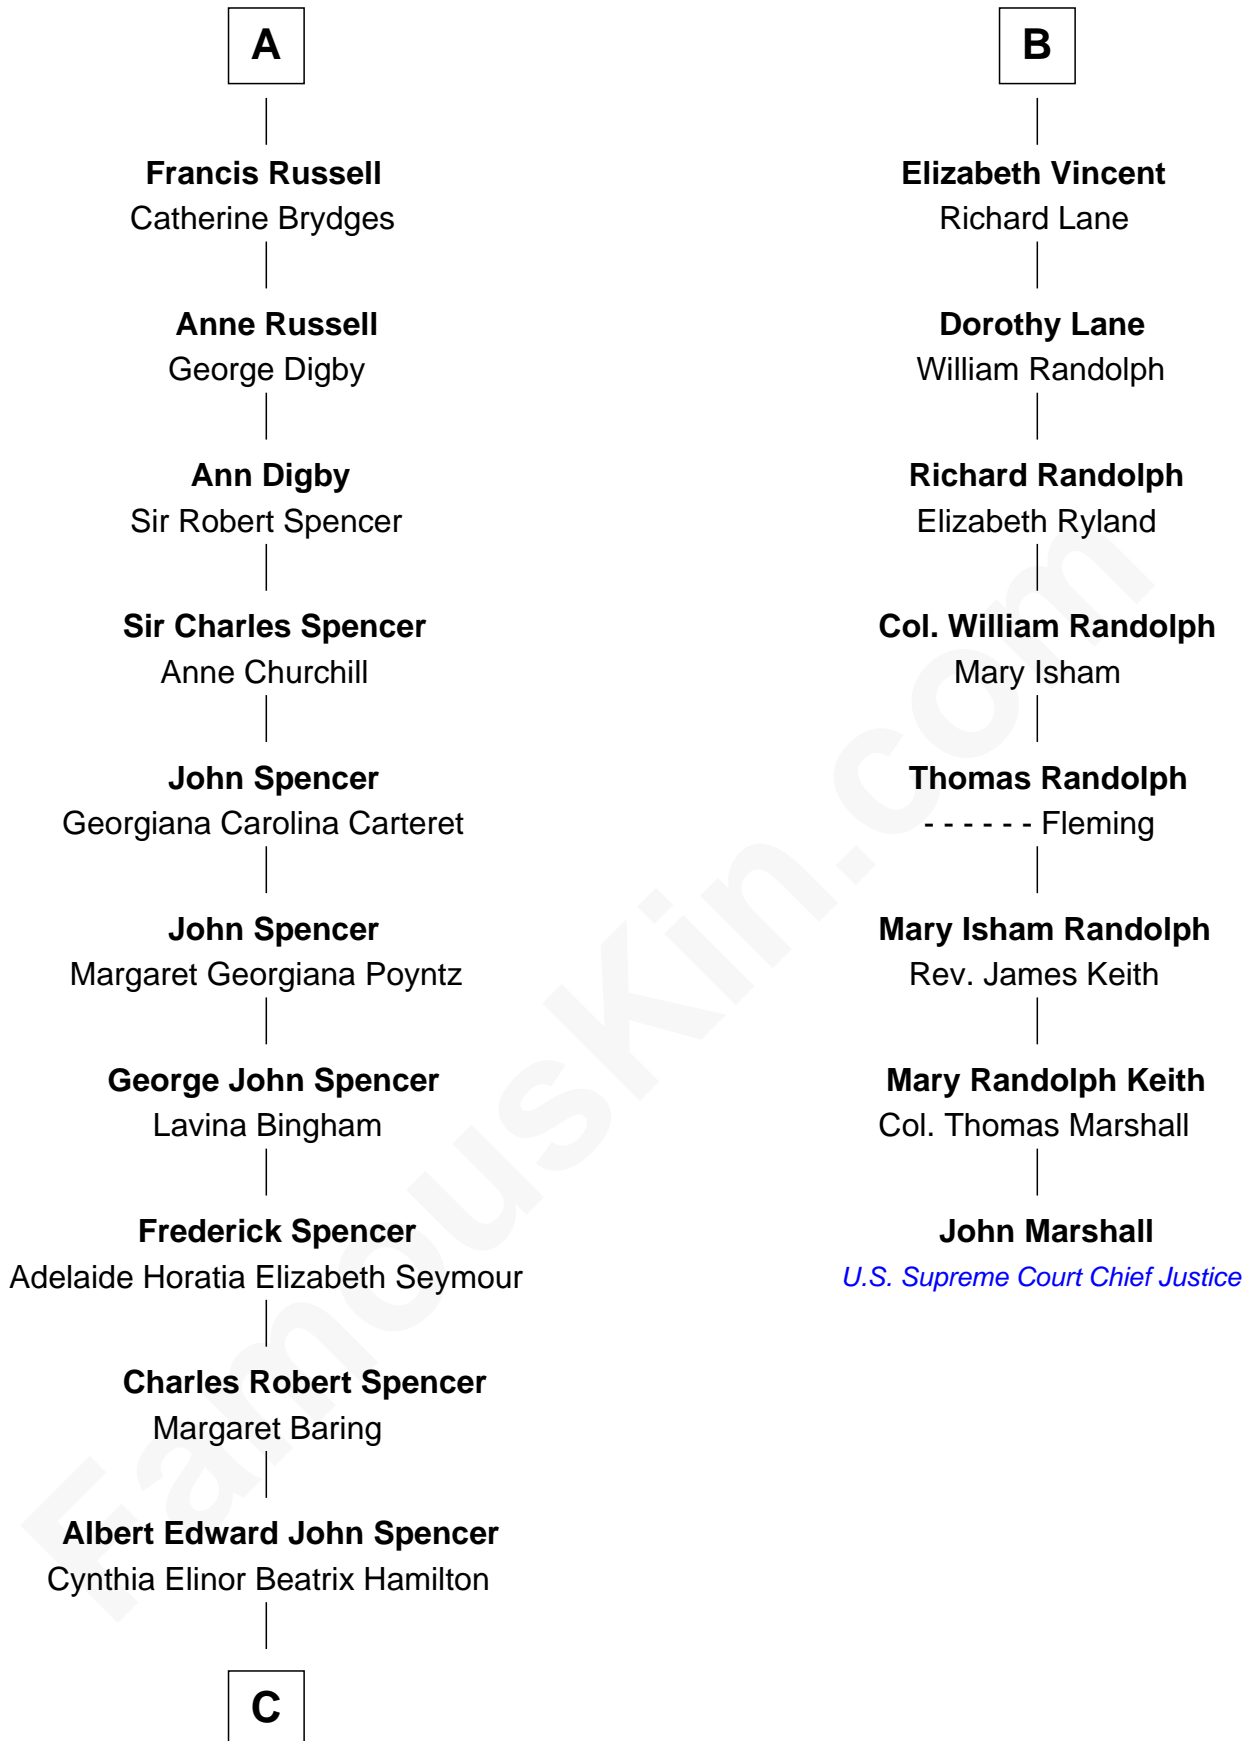

# FamousKin.com Relationship Chart of

**Prince Harry**  
*Duke of Sussex*

14th cousin 5 times removed of

**John Marshall**

*4th Chief Justice of the U.S. Supreme Court*

**Sir William Tendring**  
Katherine Mylde

**C**

**Edward John Spencer**  
Frances Ruth Burke Roche

**Princess Diana Frances Spencer**  
Charles III, King of the United Kingdom

**Prince Harry**  
*Duke of Sussex*

FamousKin.com