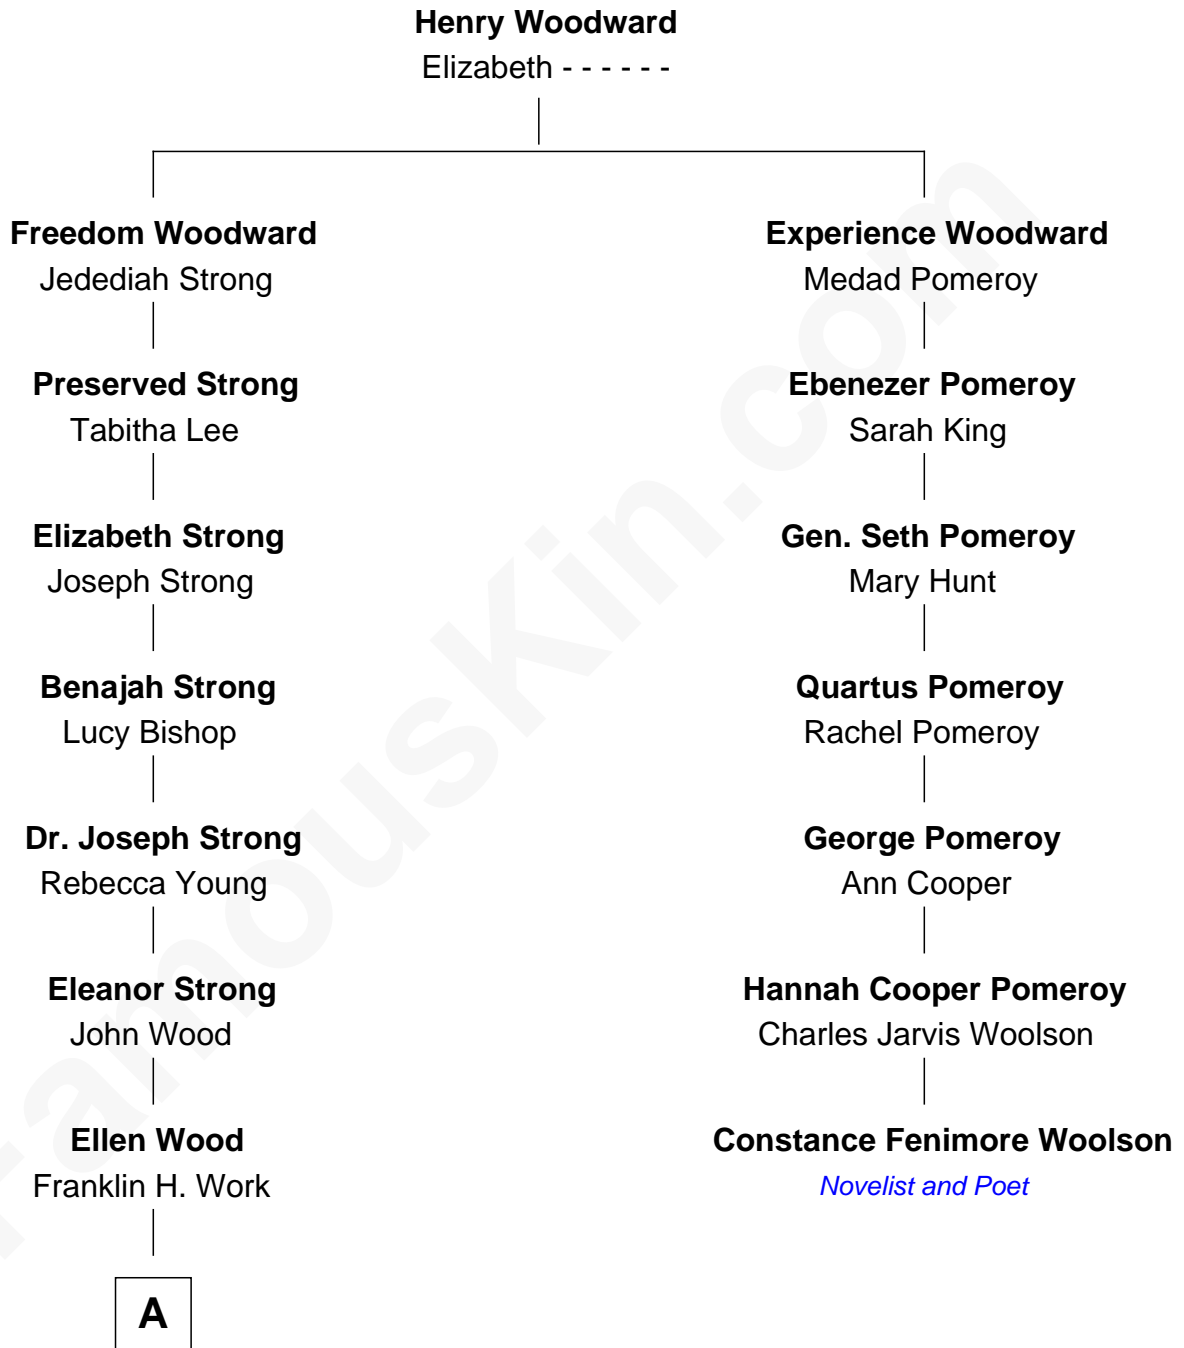

FamousKin.com Relationship Chart of

Prince Harry
Duke of Sussex

6th cousin 5 times removed of

Constance Fenimore Woolson
Victorian Novelist and Poet

A

—
Frances Eleanor Work

James Boothby Burke Roche

—
Edmund Maurice Burke Roche

Ruth Sylvia Gill

—
Frances Ruth Burke Roche

Edward John Spencer

—
Princess Diana Frances Spencer

Charles III, King of the United Kingdom

—
Prince Harry

Duke of Sussex