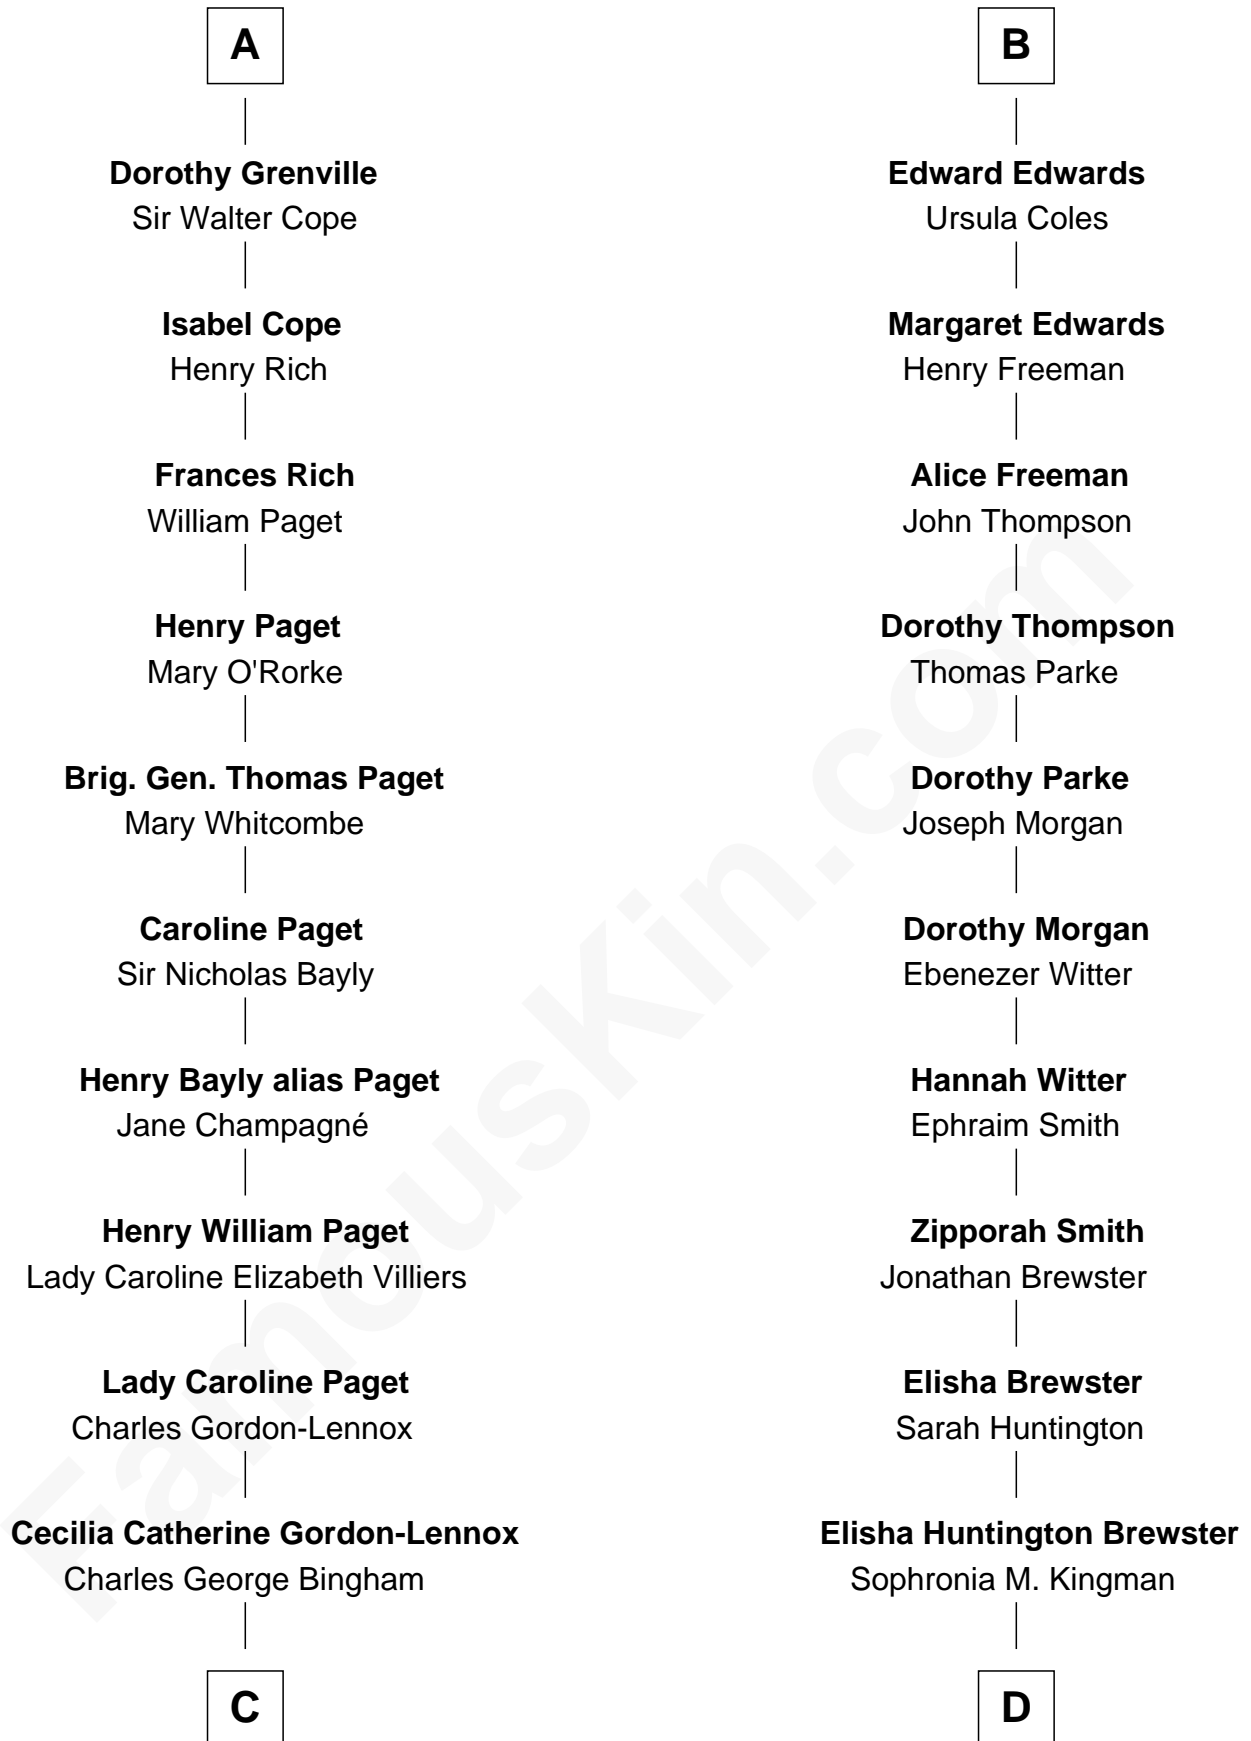

FamousKin.com Relationship Chart of

Prince Harry
Duke of Sussex

21st cousin of

Jordana Brewster
TV and Movie Actress

Sir John Giffard
Lucy de Morteyn

Sir Thomas Giffard
Elizabeth de Missenden

Roger Giffard
Isabel Stretle

Thomas Giffard
Eleanor Vaux

John Giffard
Agnes Winslow

Roger Giffard
Mary Nanseglos

John Giffard
Dorothy Dannett

Mary Giffard
Richard Grenville

A

Sir Thomas Giffard
Elizabeth de Missenden

Roger Giffard
Isabel Stretle

Thomas Giffard
Eleanor Vaux

John Giffard
Agnes Winslow

Thomas Giffard
Joan Langston

Amy Giffard
Richard Samwell

Susanna Samwell
Peter Edwards

B

C

Rosalind Cecilia Caroline Bingham

James Albert Edward Hamilton

Cynthia Elinor Beatrix Hamilton

Albert Edward John Spencer

Edward John Spencer

Frances Ruth Burke Roche

Princess Diana Frances Spencer

Charles III, King of the United Kingdom

Prince Harry