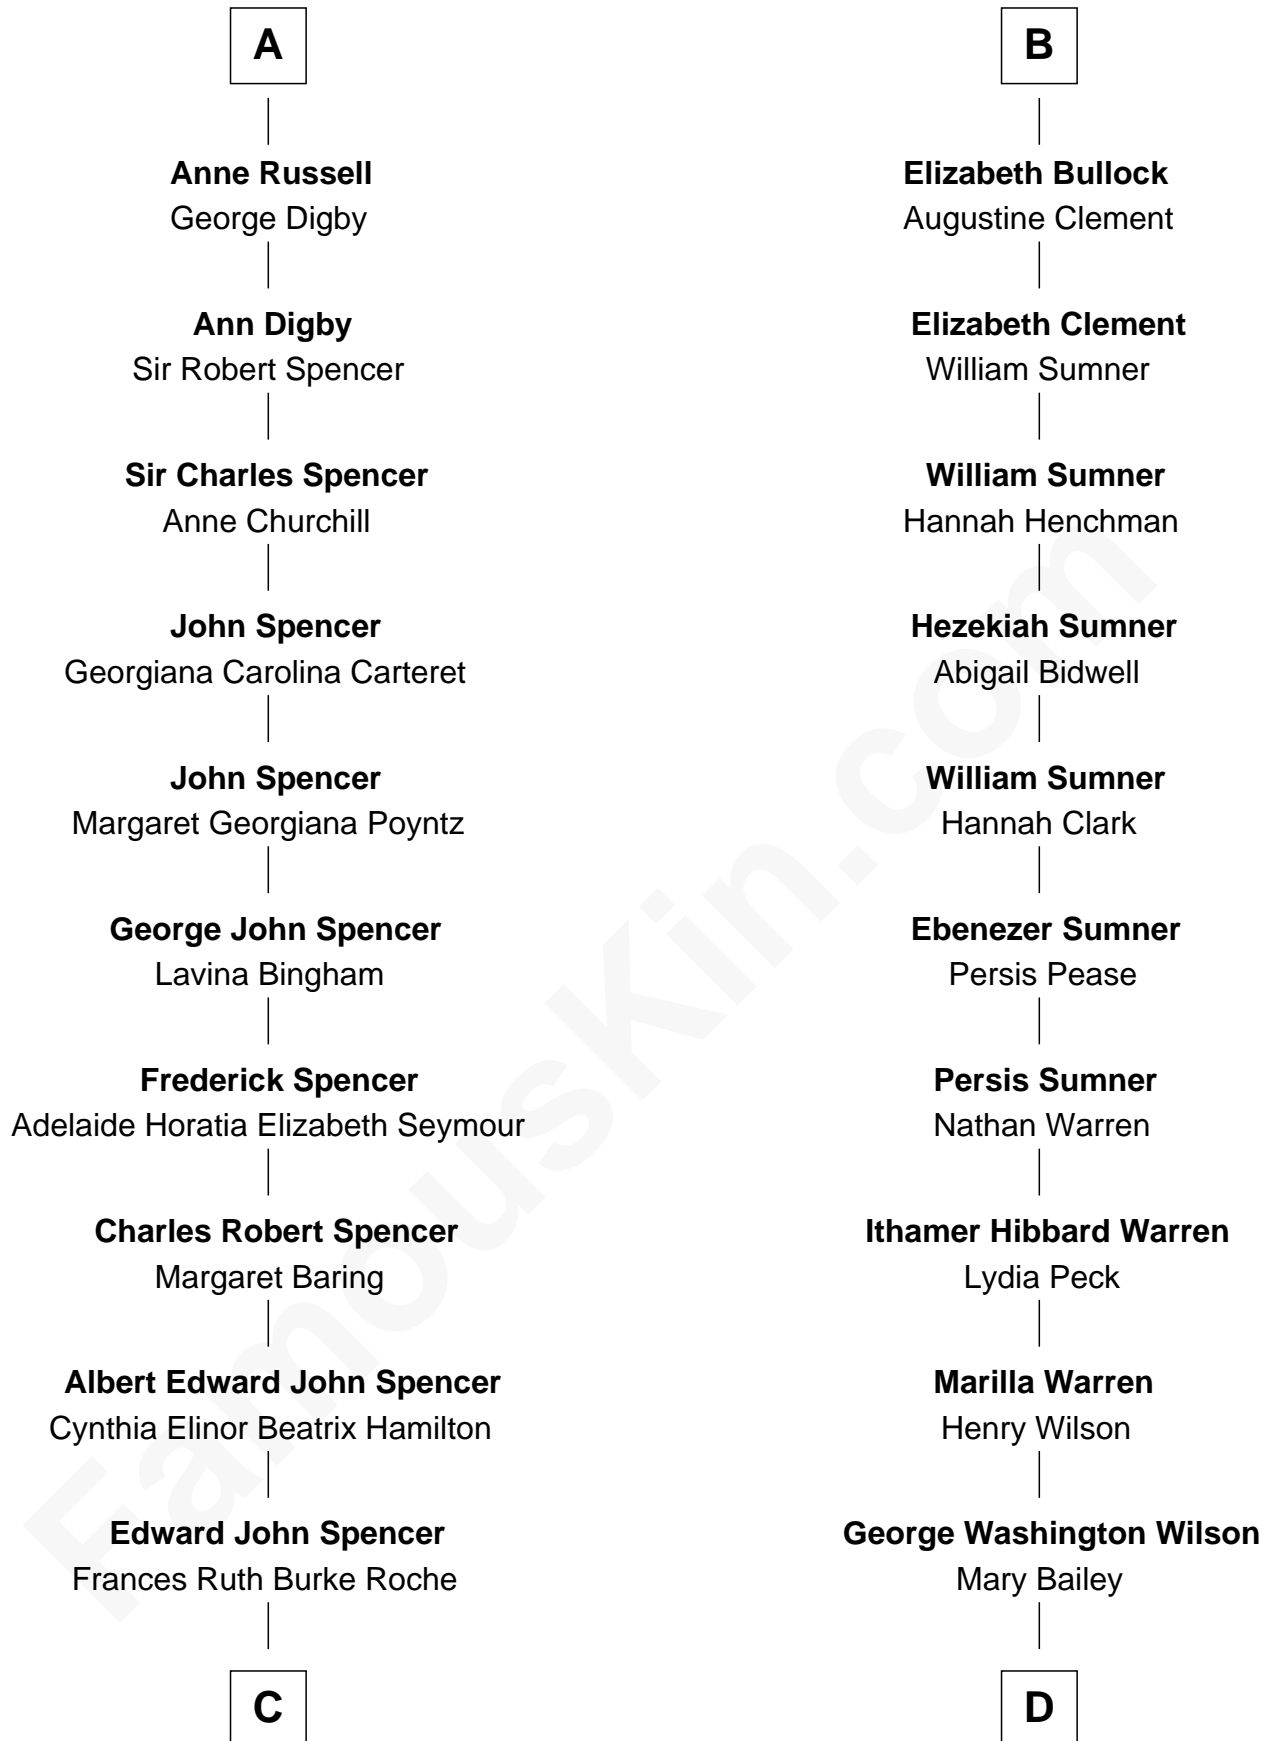

FamousKin.com Relationship Chart of

Prince Harry
Duke of Sussex

18th cousin 3 times removed of

Kevin Love
NBA All-Star Player

Sir John Howard

with wife
Alice Tendring

with wife
Margaret de Plaiz

Henry Howard
Mary Hussey

Elizabeth Howard
Henry Wentworth

Margery Wentworth
Sir William Waldegrave

Margaret Waldegrave
Sir John St. John

Margaret St. John
Sir Francis Russell

William Russell
Elizabeth Long

Francis Russell
Catherine Brydges

A

Sir John Howard
Joan Walton

Elizabeth Howard
Sir John de Vere

Joan de Vere
Sir William Norreys

Margaret Norreys
Gilbert Bullock

Thomas Bullock
Alice Kingsmill

Richard Bullock
Alice Berrington

William Bullock

B

C

Princess Diana Frances Spencer
Charles III, King of the United Kingdom

Prince Harry
Duke of Sussex

D

William Henry Wilson
Alta Lenora Chitwood

William Coral Wilson
Edith Sophia Sthole

Emily Glee Wilson
Edward Milton Love